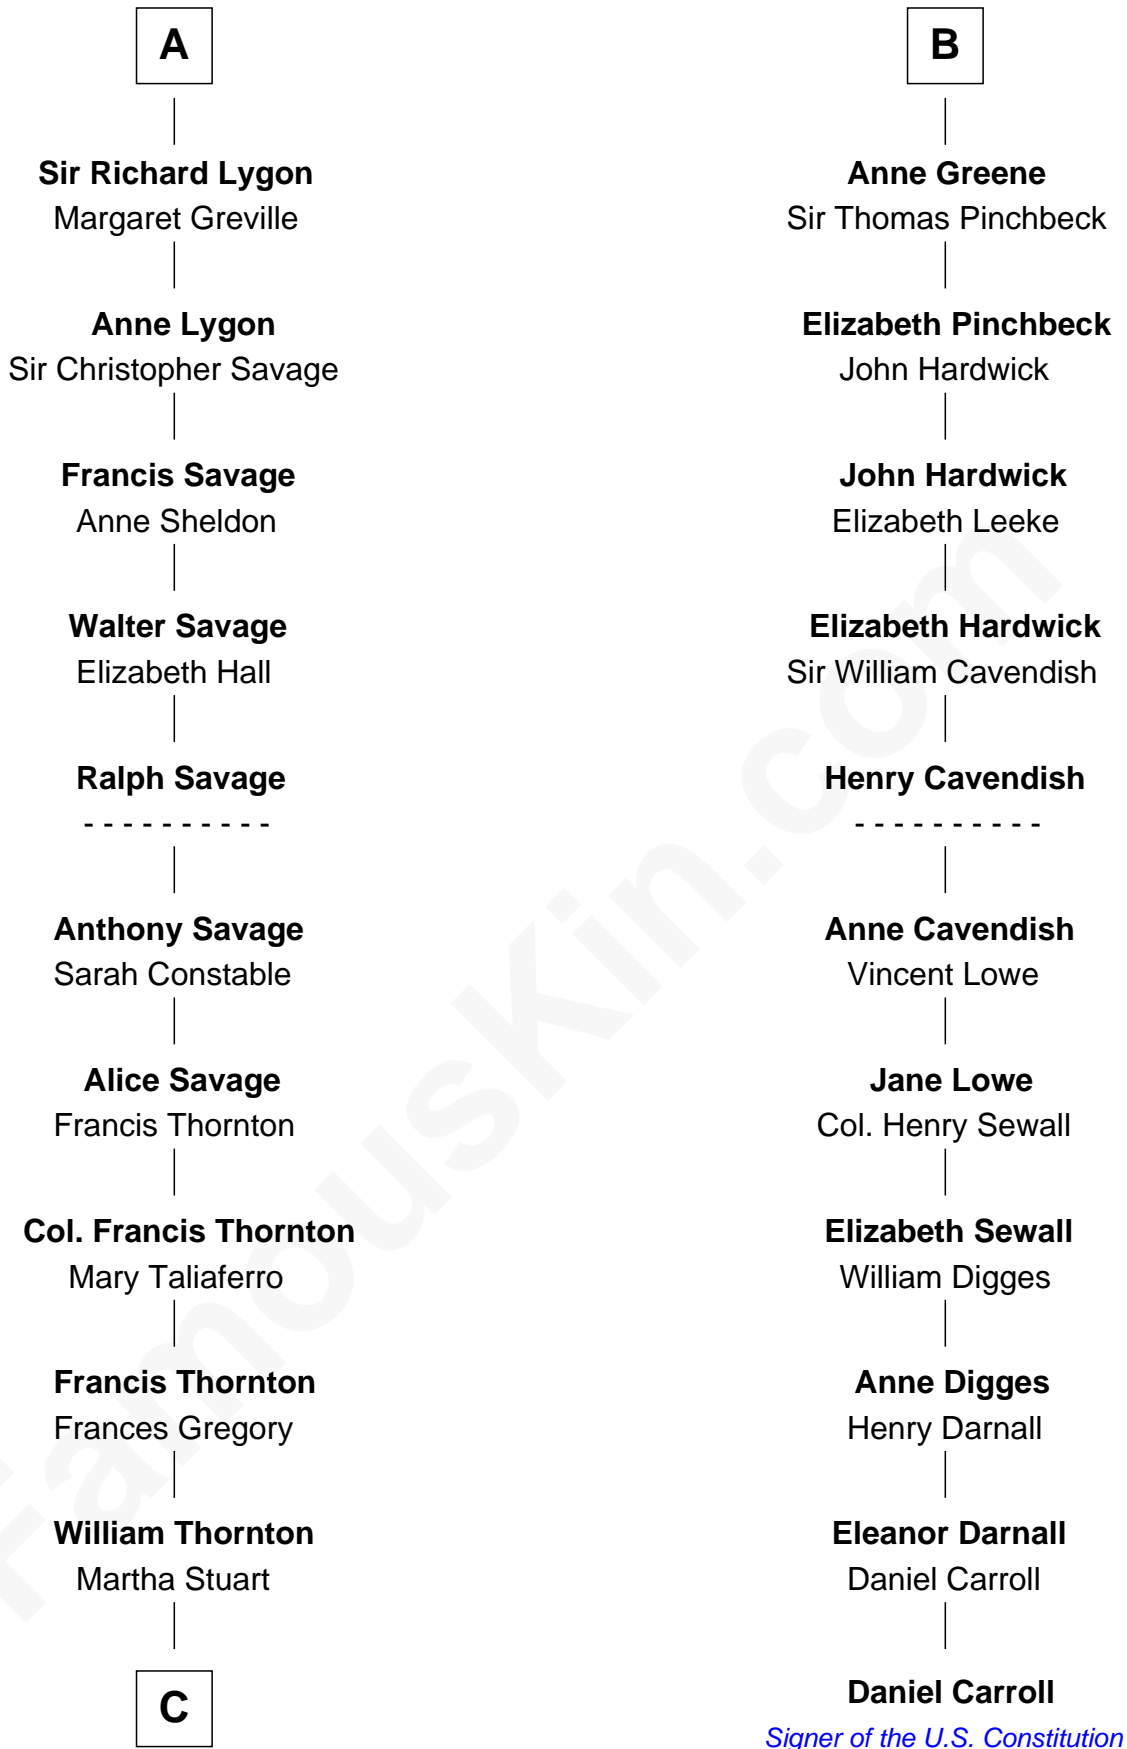

FamousKin.com
Relationship Chart of
General George S. Patton
U.S. Army - World War II

17th cousin 4 times removed of
Daniel Carroll
Signer of the U.S. Constitution

C

William Thorton
Eleanor Thompson

Susanna Thompson Thorton
Andrew Glassell

Susan Thornton Glassell
George Smith Patton

George Smith Patton
Ruth Wilson

General George S. Patton
U.S. Army - World War II

FamousKin.com