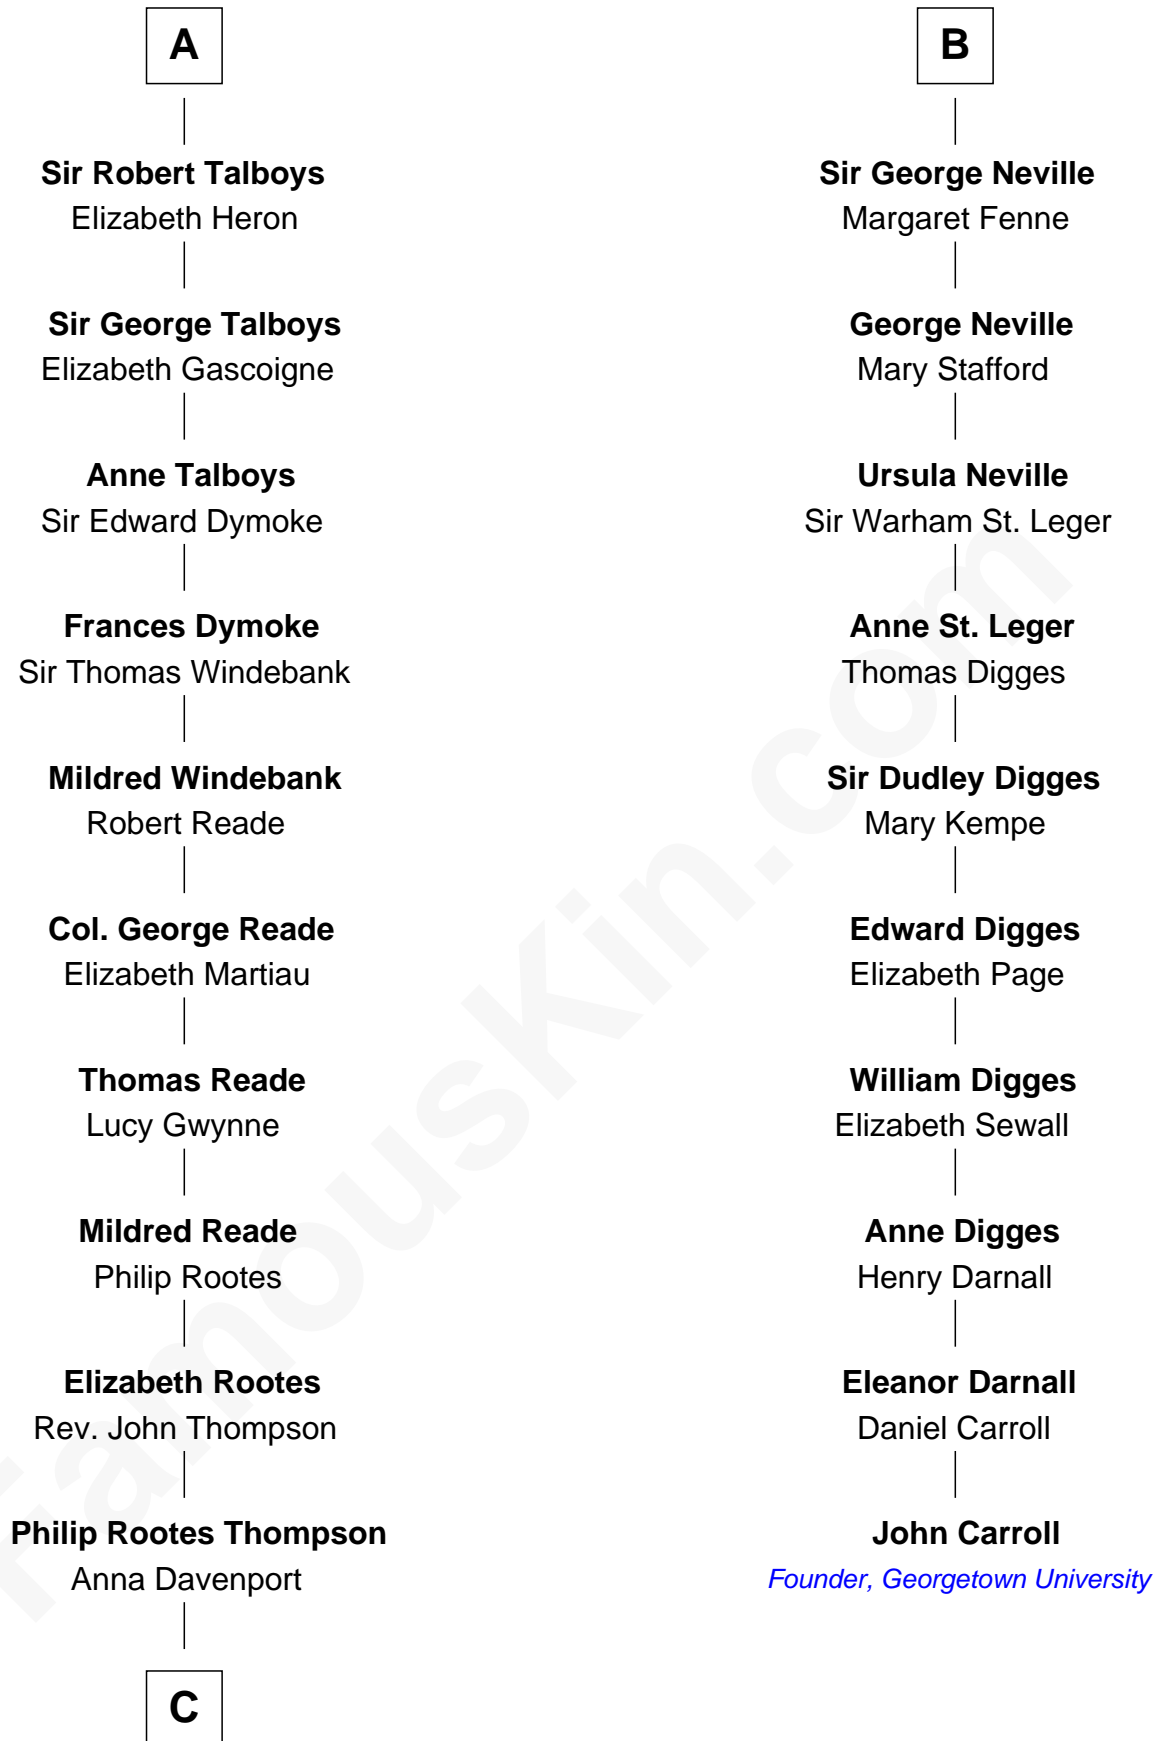

**FamousKin.com**  
**Relationship Chart of**  
**General George S. Patton**  
*U.S. Army - World War II*

**16th cousin 5 times removed of**  
**John Carroll**  
*Founder of Georgetown University*

**C**

—  
**Eleanor Thompson**

William Thorton

—  
**Susanna Thompson Thorton**

Andrew Glassell

—  
**Susan Thornton Glassell**

George Smith Patton

—  
**George Smith Patton**

Ruth Wilson