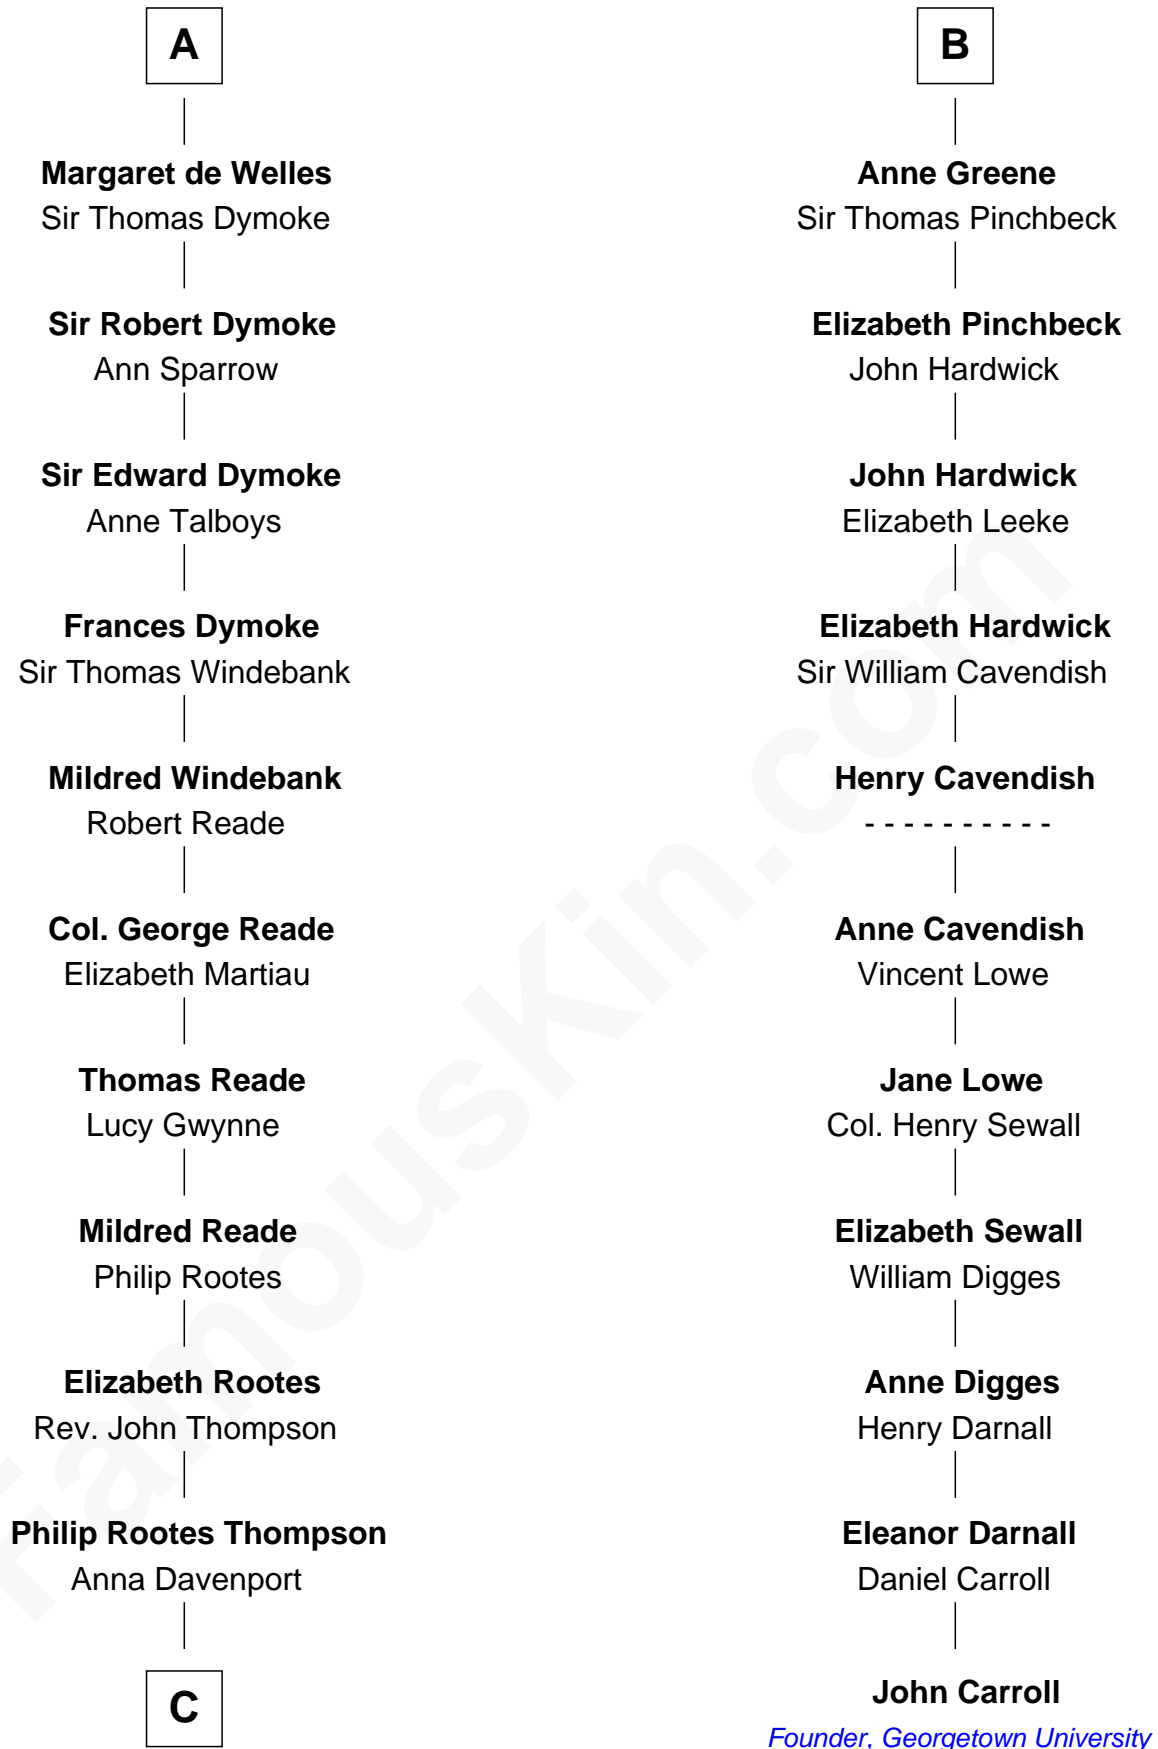

FamousKin.com
Relationship Chart of
General George S. Patton
U.S. Army - World War II

17th cousin 4 times removed of

John Carroll
Founder of Georgetown University

FamousKin.com