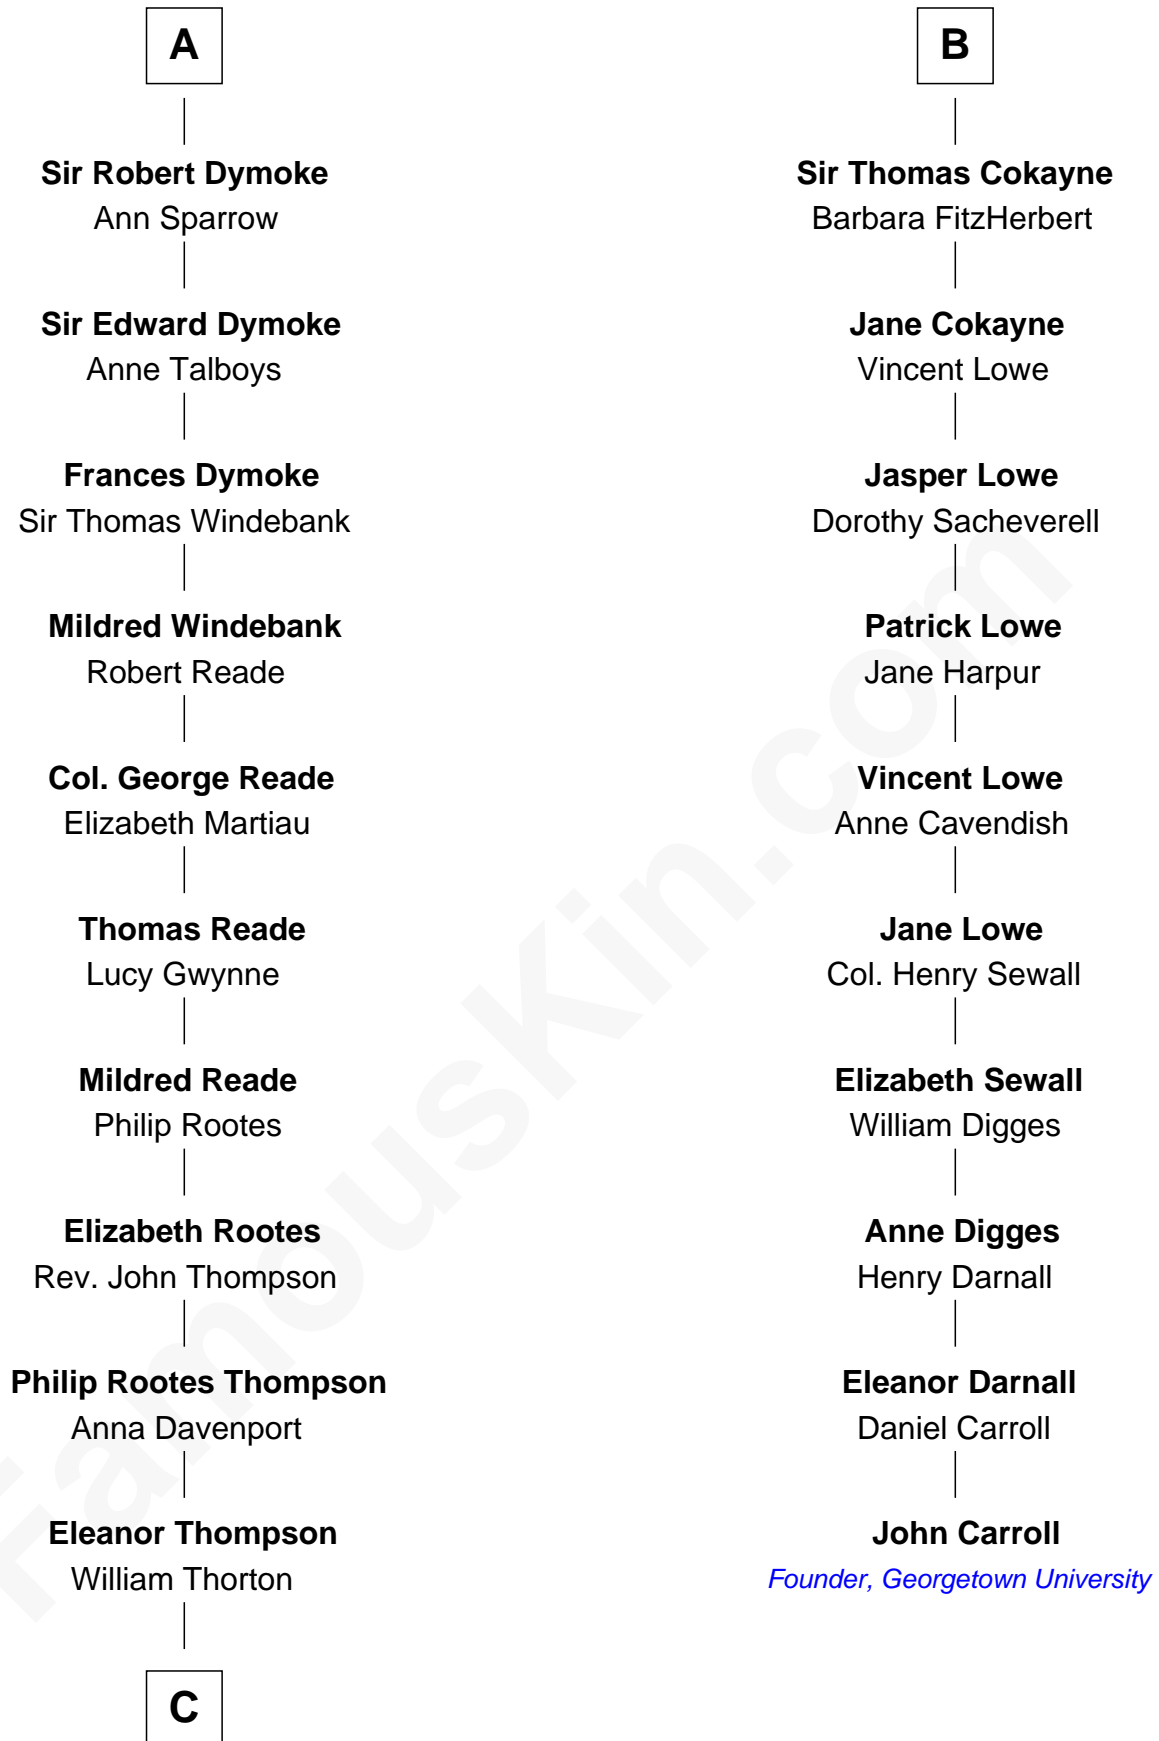

**FamousKin.com**  
**Relationship Chart of**  
**General George S. Patton**  
*U.S. Army - World War II*

**16th cousin 4 times removed of**  
**John Carroll**  
*Founder of Georgetown University*

**Sir Robert de Ros**  
 Isabel de Aubeney

**C**

—  
**Susanna Thompson Thorton**

Andrew Glassell

—  
**Susan Thornton Glassell**

George Smith Patton

—  
**George Smith Patton**

Ruth Wilson

—  
**General George S. Patton**