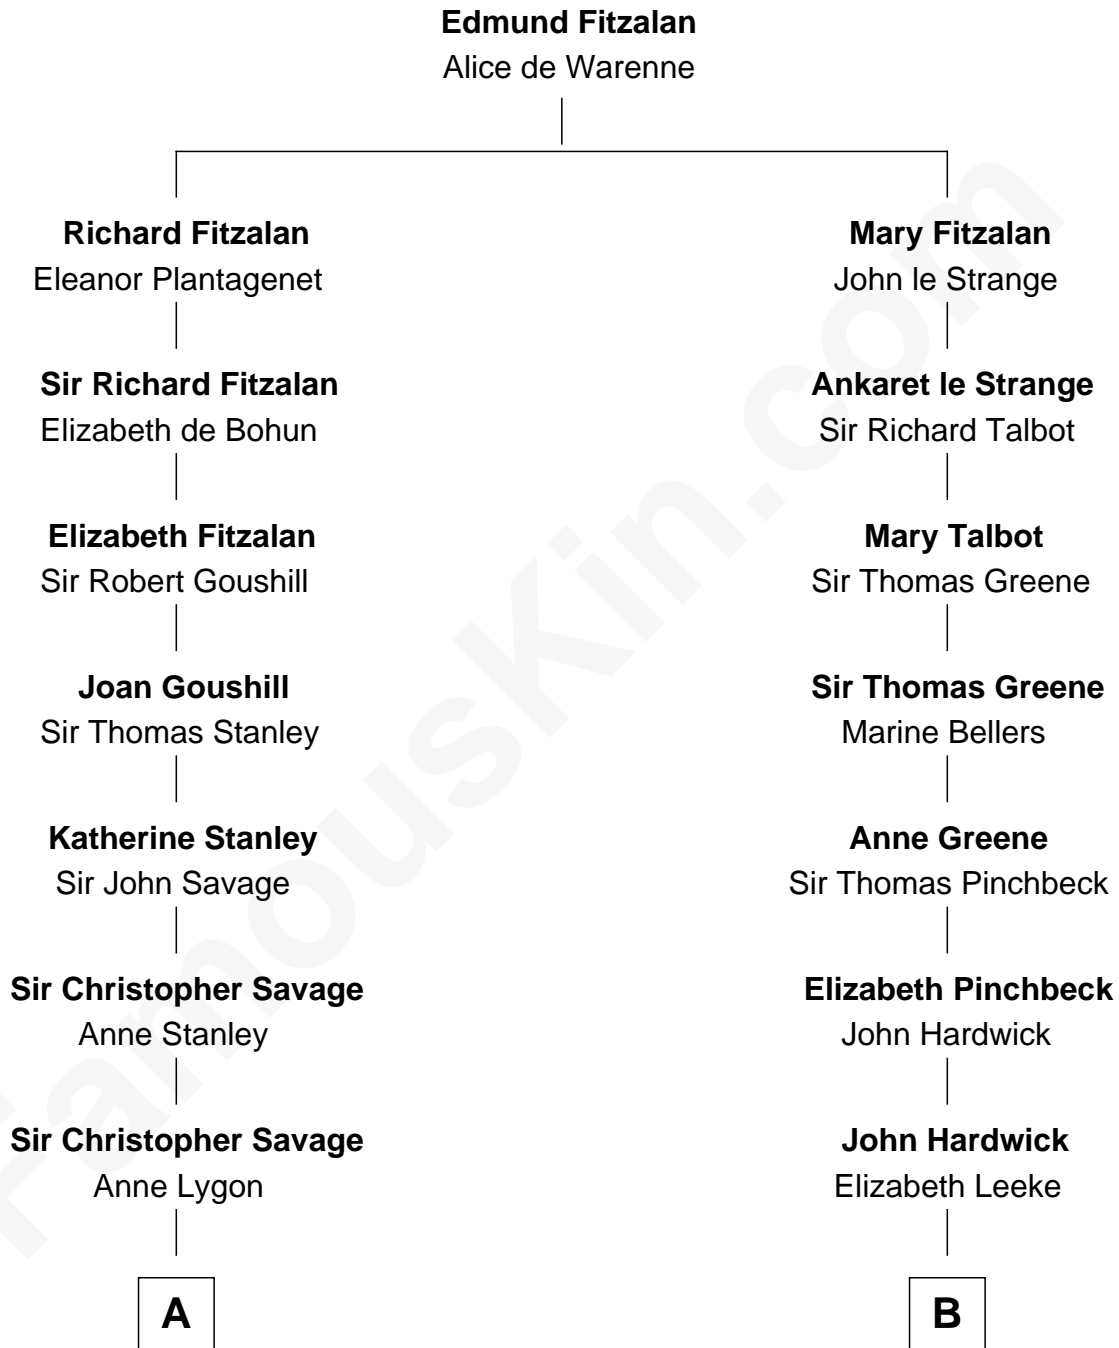

**FamousKin.com**  
**Relationship Chart of**  
**General George S. Patton**  
*U.S. Army - World War II*

**14th cousin 5 times removed of**  
**John Carroll**  
*Founder of Georgetown University*

**C**

—  
**Susan Thornton Glassell**

George Smith Patton

—  
**George Smith Patton**

Ruth Wilson

—  
**General George S. Patton**

*U.S. Army - World War II*

FamousKin.com