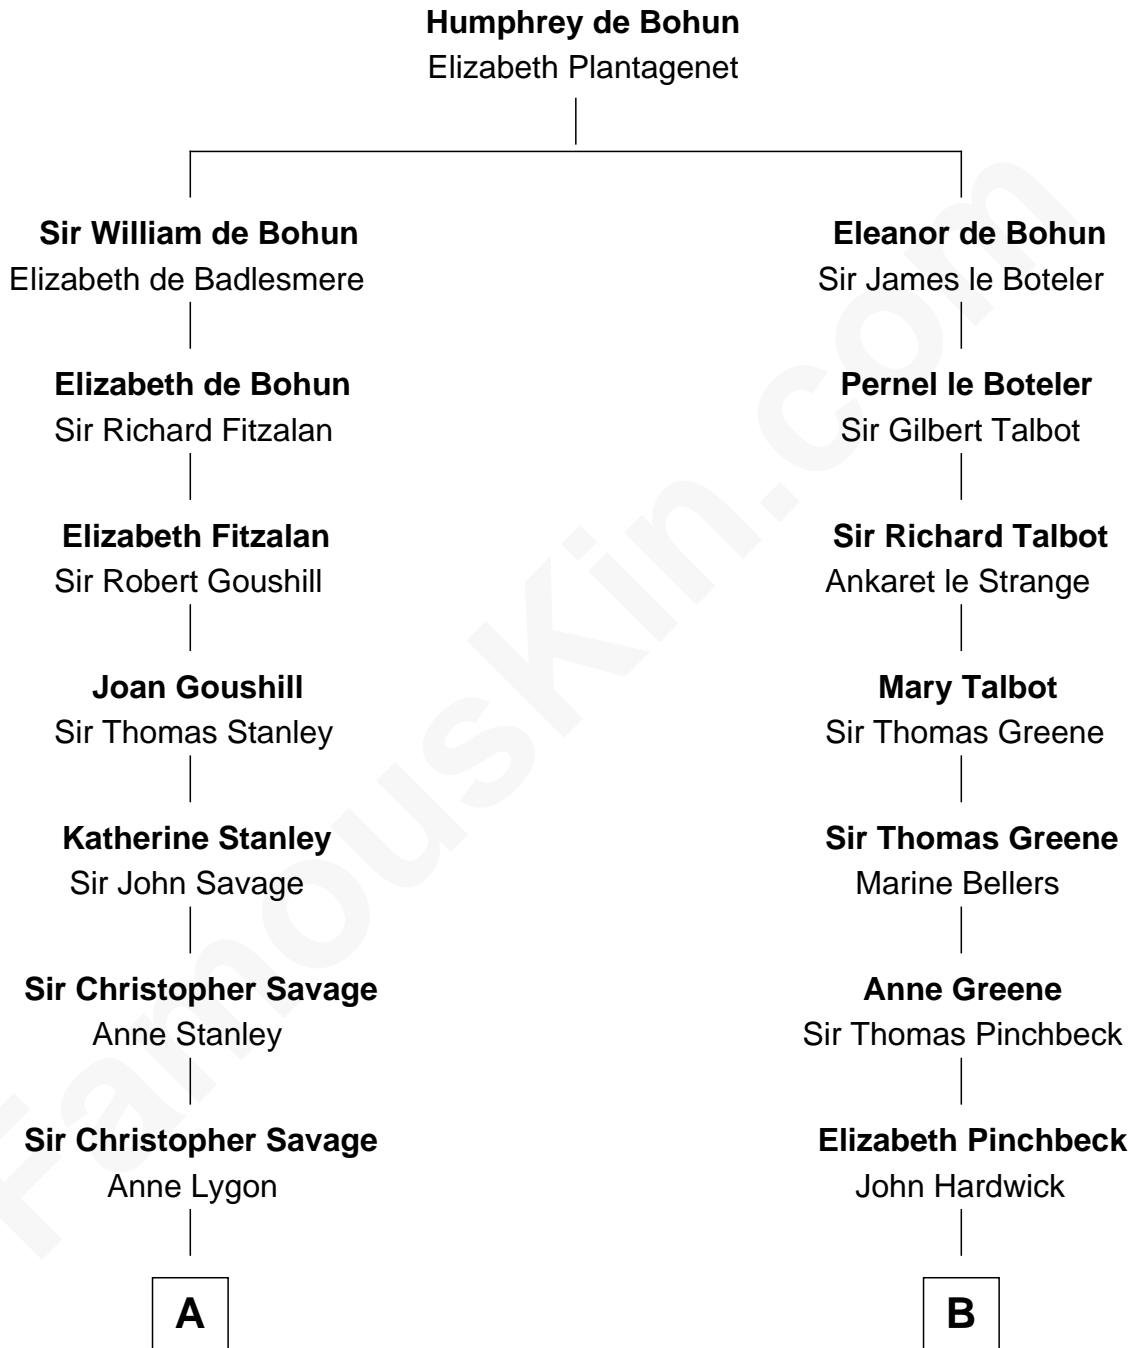

FamousKin.com
Relationship Chart of
General George S. Patton
U.S. Army - World War II

15th cousin 4 times removed of

John Carroll
Founder of Georgetown University

C

—
Susan Thornton Glassell

George Smith Patton

—
George Smith Patton

Ruth Wilson

—
General George S. Patton

U.S. Army - World War II

FamousKin.com