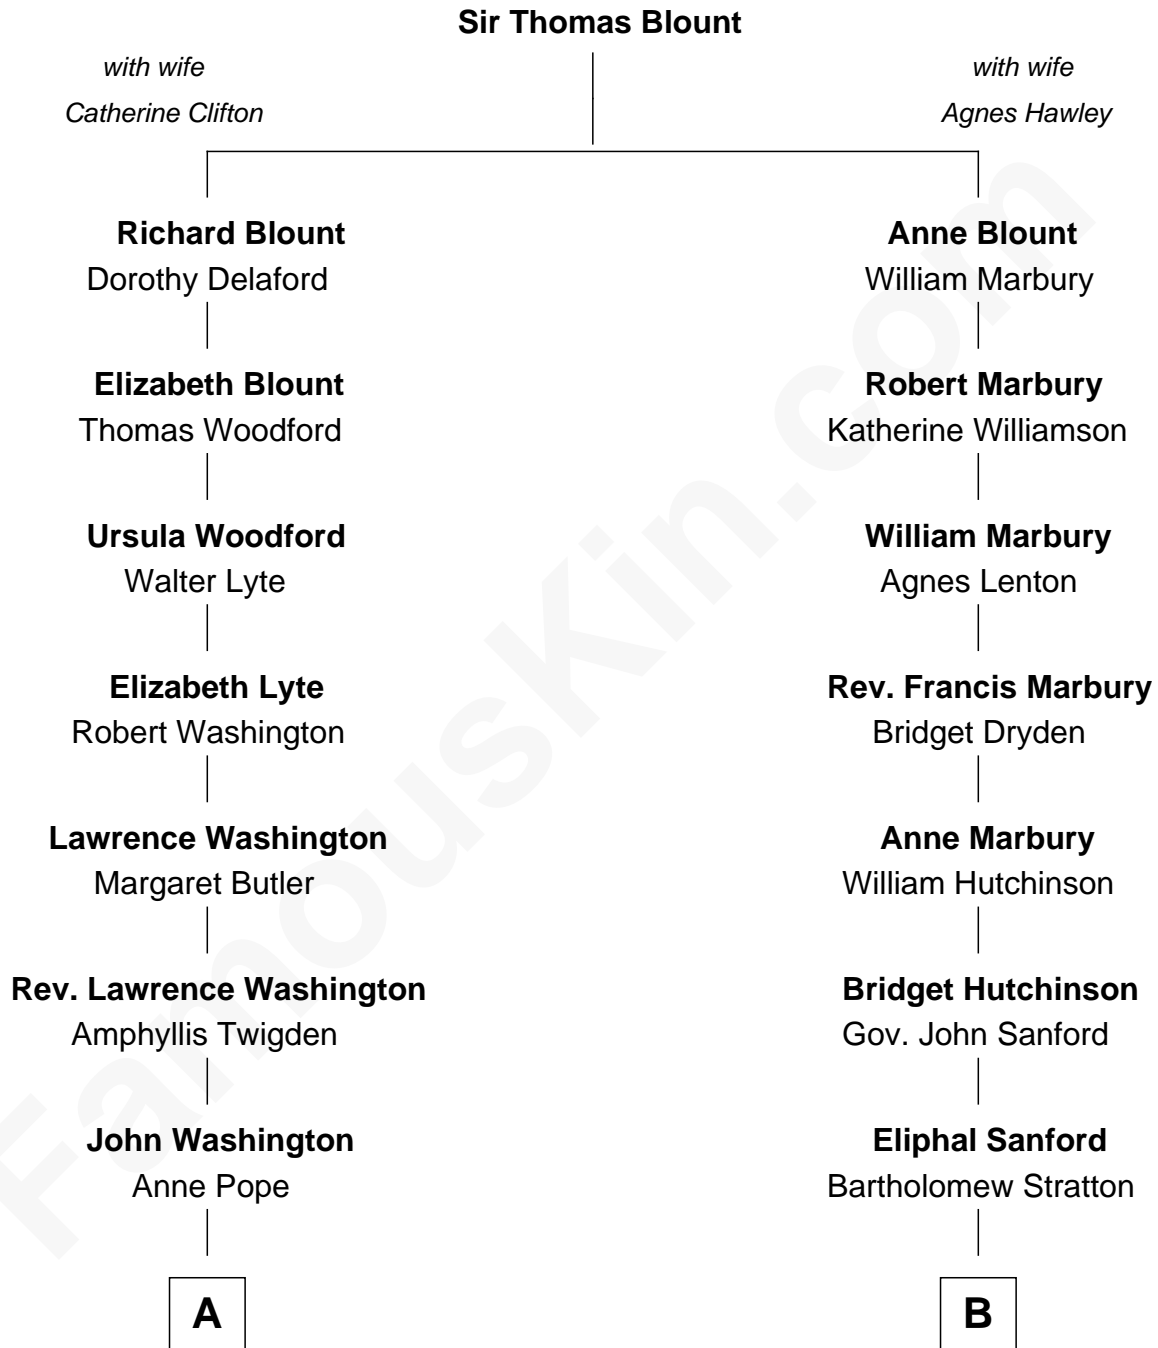

FamousKin.com
Relationship Chart of
General George S. Patton
U.S. Army - World War II

15th cousin 2 times removed of

Treat Williams
TV & Movie Actor

Treat Williams photo by [Philipp Wüst](#) ([CC BY SA 3.0 DE](#))