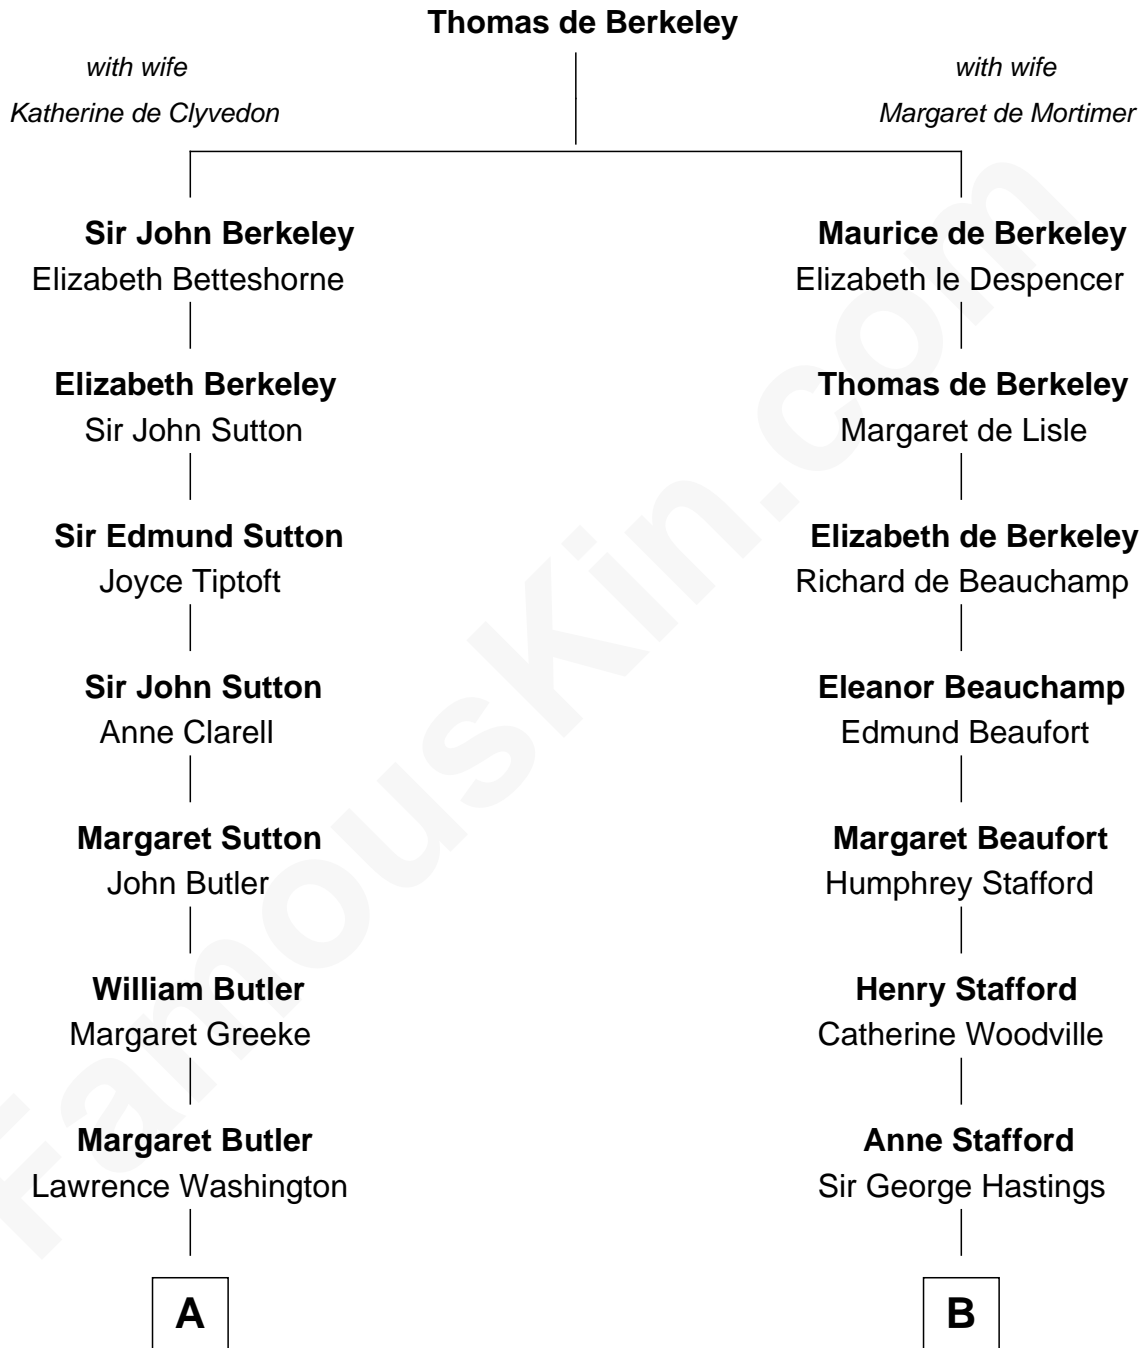

**FamousKin.com**  
**Relationship Chart of**  
**General George S. Patton**  
*U.S. Army - World War II*

17th cousin 1 time removed of

**E. M. Forster**  
*English Novelist*

C

Edward Morgan Llewellyn Forster

Alice Clara Whichelo

E. M. Forster

*English Novelist*

FamousKin.com