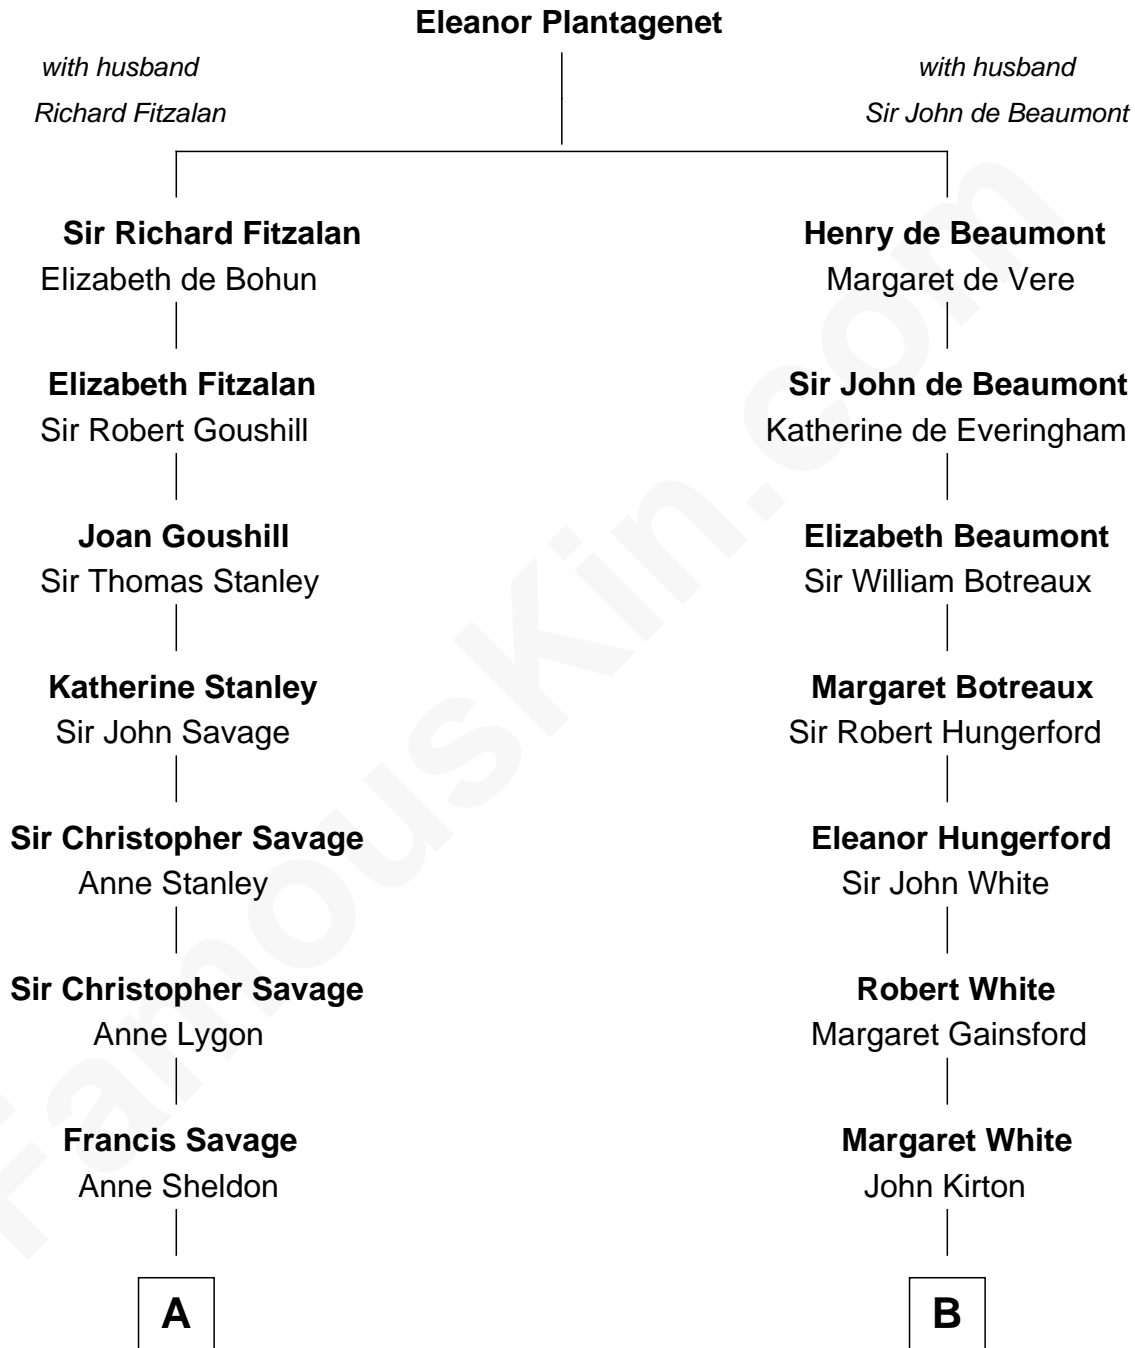

FamousKin.com
Relationship Chart of
General George S. Patton
U.S. Army - World War II

17th cousin 1 time removed of
Guillermo Billinghurst
31st President of Peru

C

George Smith Patton

Ruth Wilson

General George S. Patton