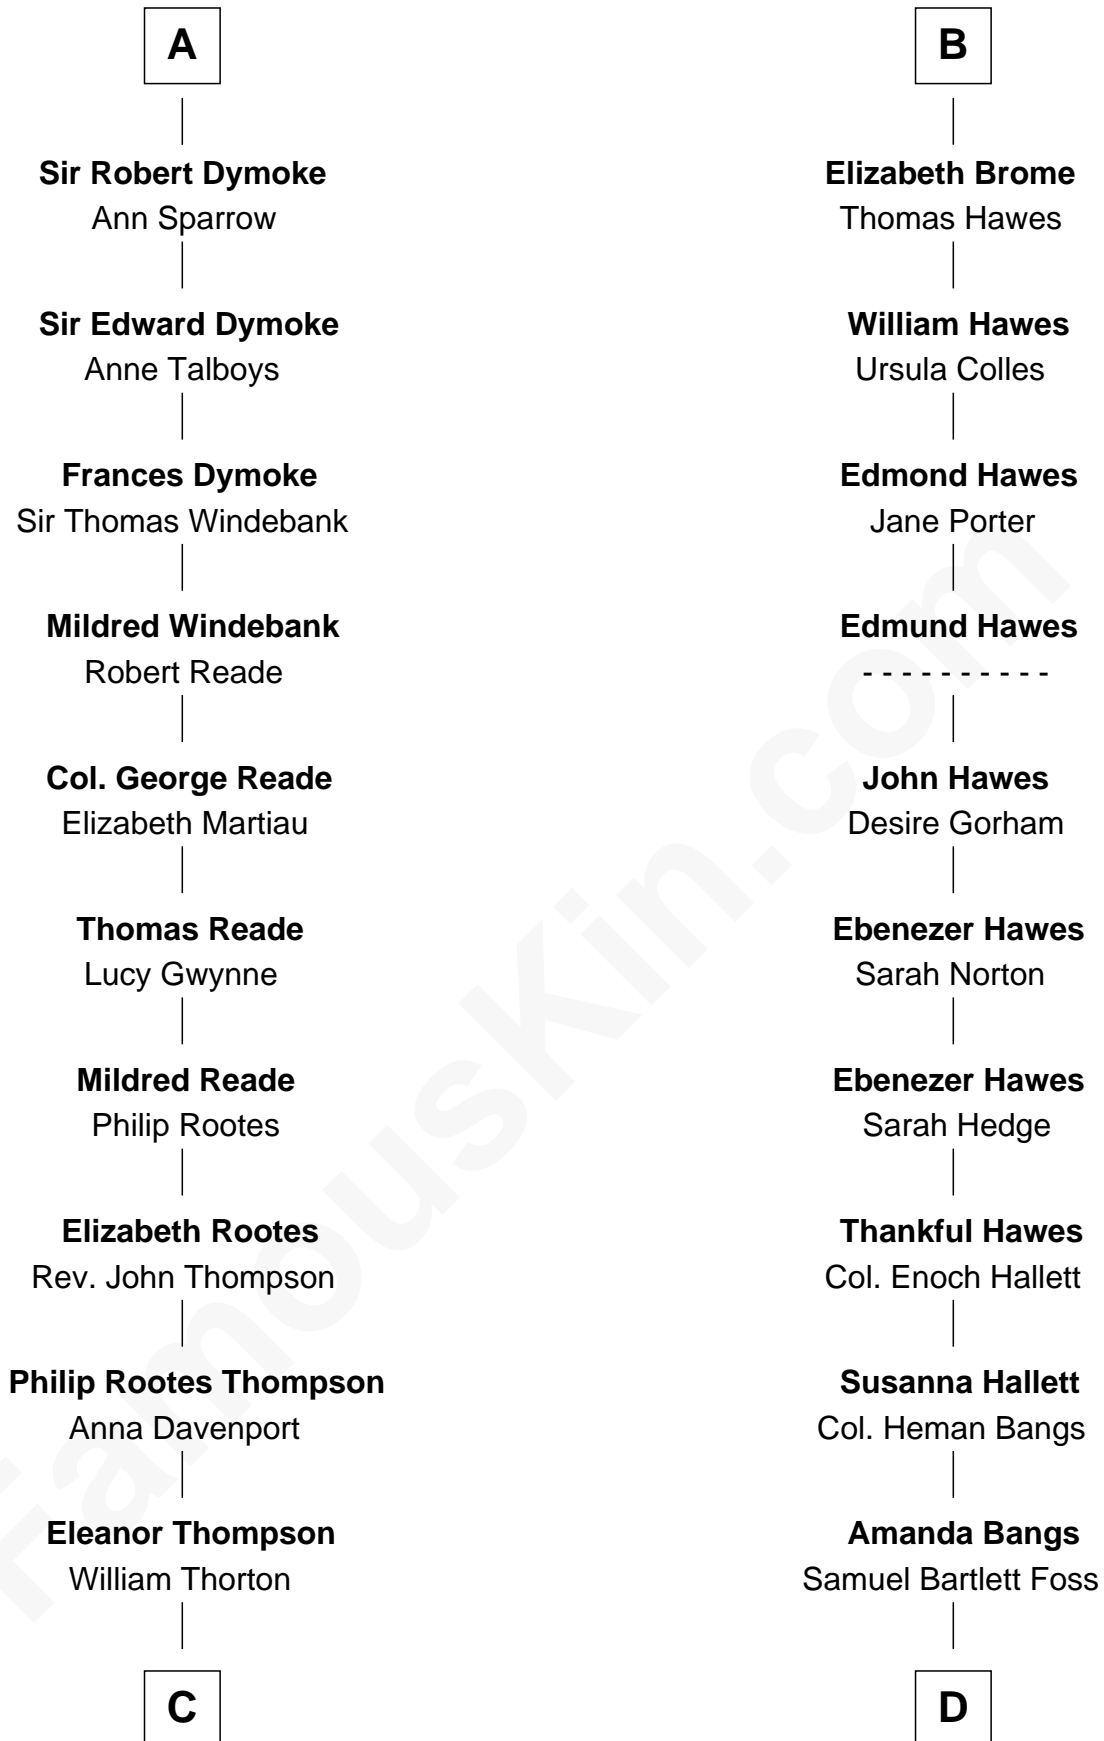

FamousKin.com
Relationship Chart of
General George S. Patton
U.S. Army - World War II

18th cousin 2 times removed of
Eugene Foss
45th Governor of Massachusetts

Sir Robert de Ros
 Isabel de Aubeney

FamousKin.com