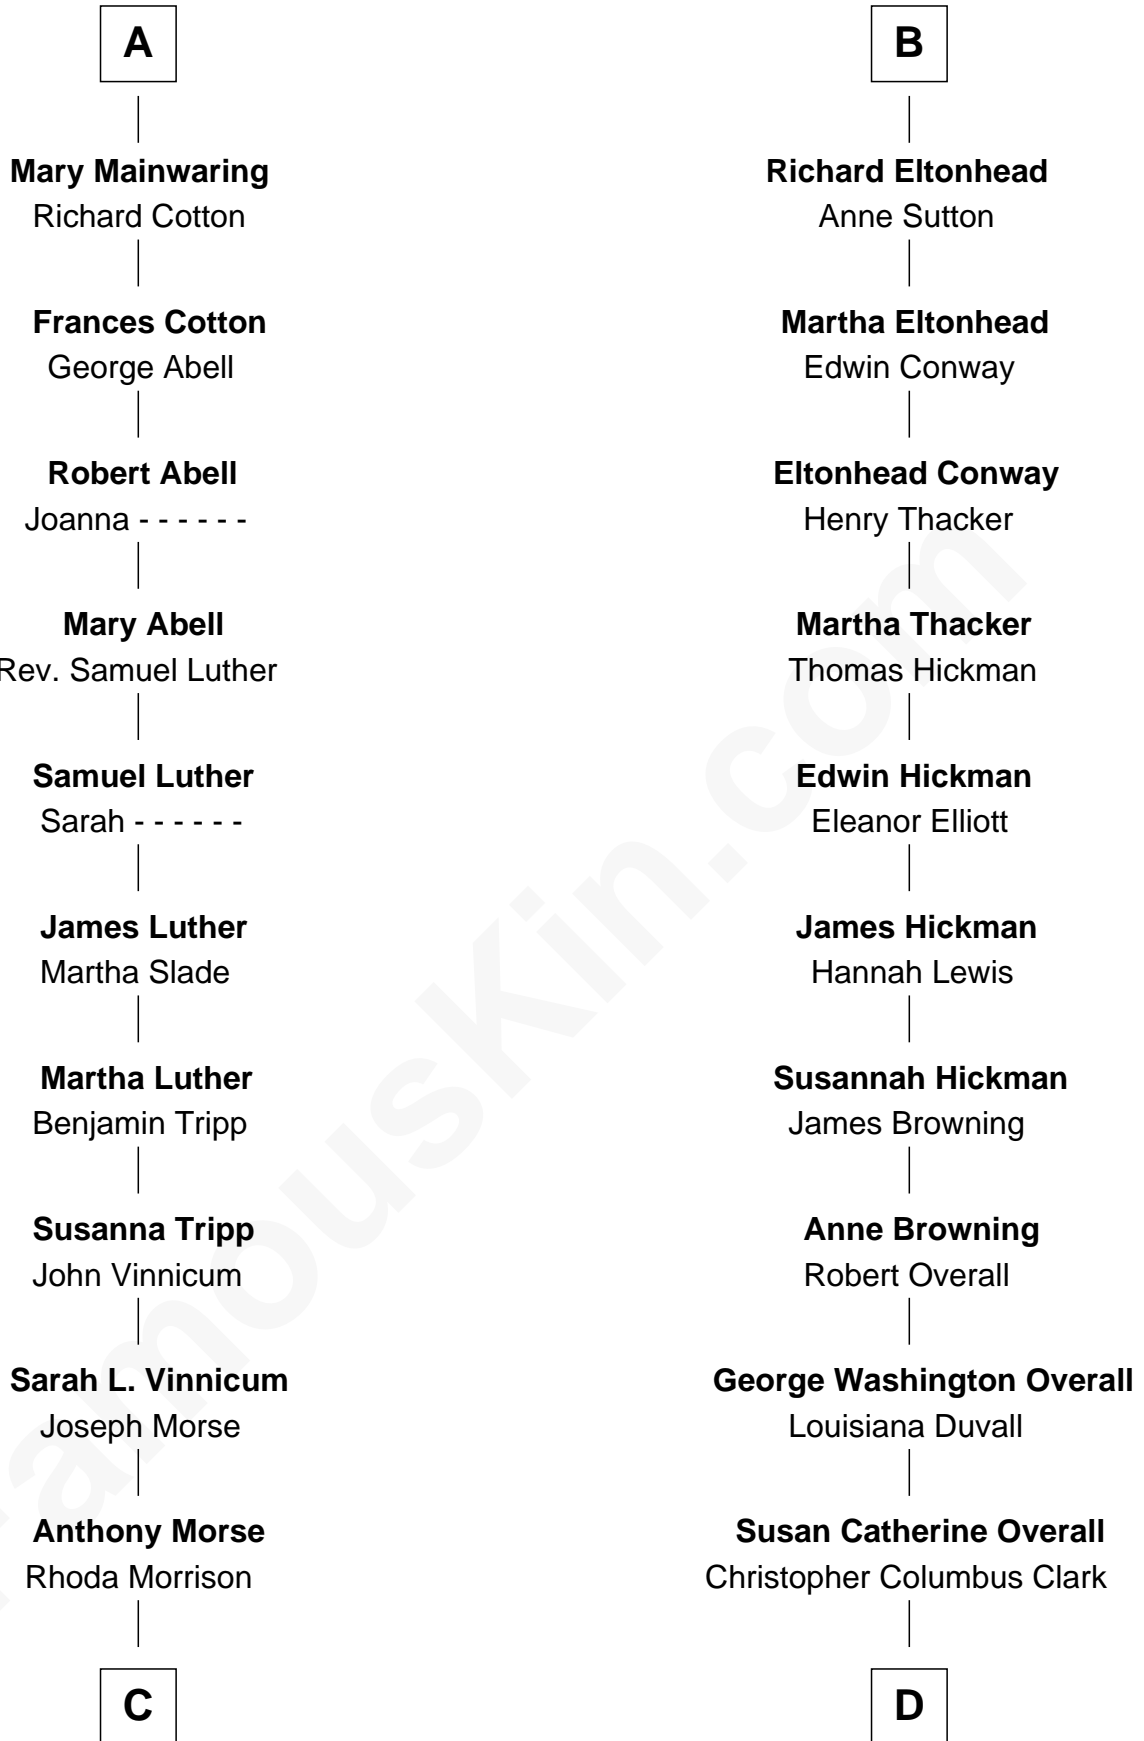

FamousKin.com Relationship Chart of

Lizzie Borden

Accused Murderess

18th cousin 3 times removed of

Barack Obama

44th U.S. President

Sir Richard Fitzalan

Elizabeth de Bohun

Joan Fitzalan
Sir William Beauchamp

Joan Beauchamp
James Butler

Elizabeth Butler
John Talbot

Ann Talbot
Sir Henry Vernon

Elizabeth Vernon
Sir Robert Corbet

Dorothy Corbet
Sir Richard Mainwaring

Sir Arthur Mainwaring
Margaret Mainwaring

A

Elizabeth Fitzalan
Sir Robert Goushill

Joan Goushill
Sir Thomas Stanley

Katherine Stanley
Sir John Savage

Dulcia Savage
Sir Henry Bold

Maud Bold
Thomas Gerard

Jennet Gerard
Richard Eltonhead

William Eltonhead
Anne Bowers

B

C

Sarah Anthony Morse
Andrew Jackson Borden

Lizzie Borden
Accused Murderess

D

Gabriella Lee Clark
Harry Ellington Armour

Ruth Lucille Armour
Ralph Waldo Emerson Dunham

Stanley Armour Dunham
Madelyn Lee Payne