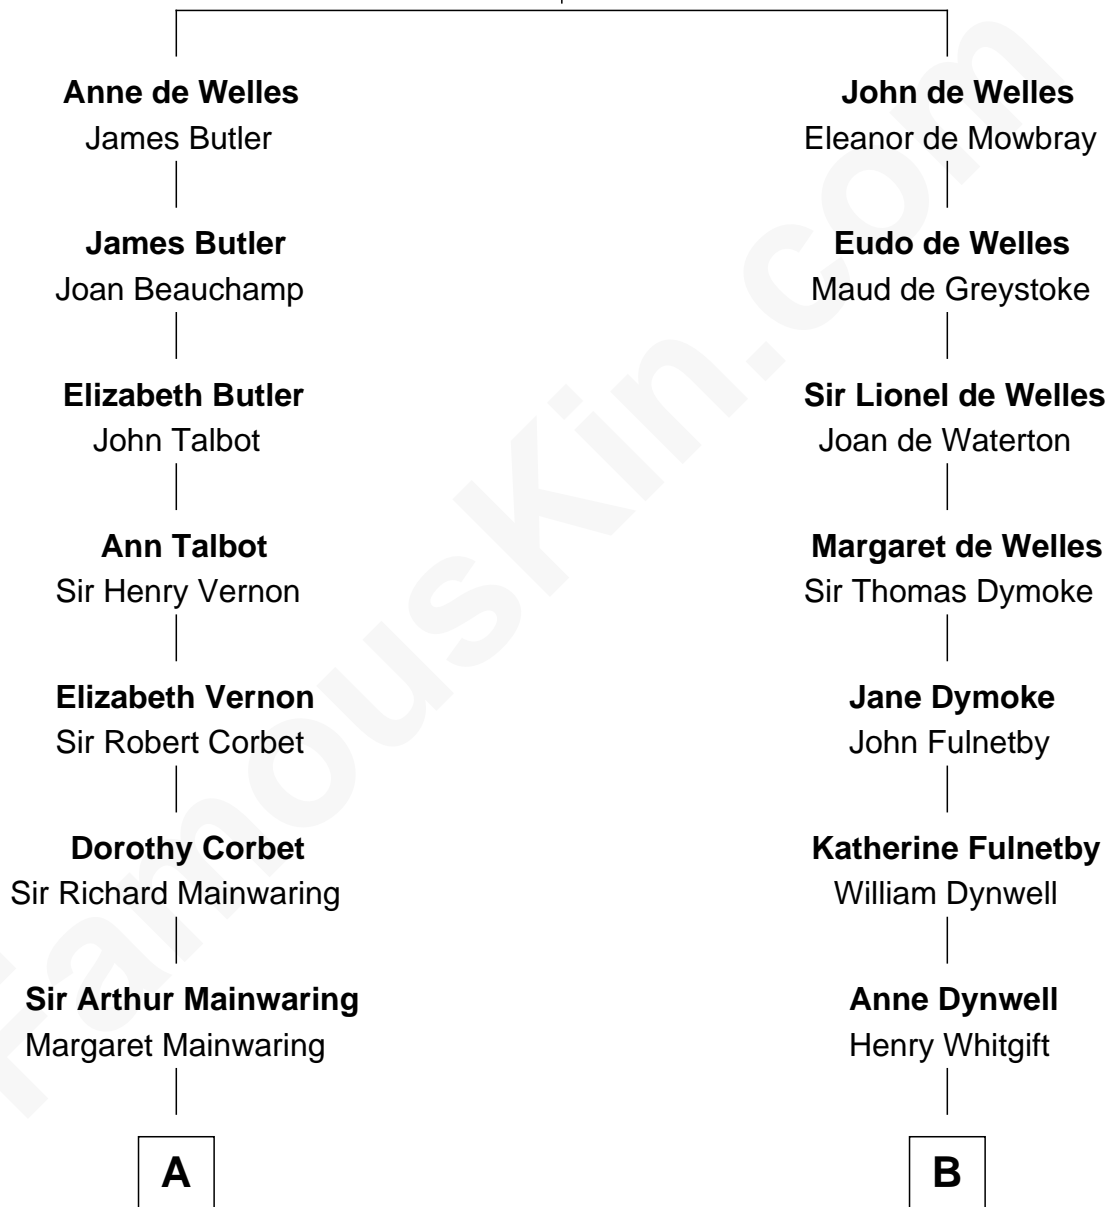

# FamousKin.com Relationship Chart of

**Lizzie Borden**

*Accused Murderess*

18th cousin 1 time removed of

**Owen Brewster**

*54th Governor of Maine*

**John de Welles**

Maud de Roos

**C**

**Sarah Anthony Morse**  
Andrew Jackson Borden

**Lizzie Borden**  
*Accused Murderess*

**D**

**Owen W. Bridges**  
Lydia A. -----

**Carrie S. Bridges**  
William Edmund Brewster

**Owen Brewster**  
*54th Governor of Maine*