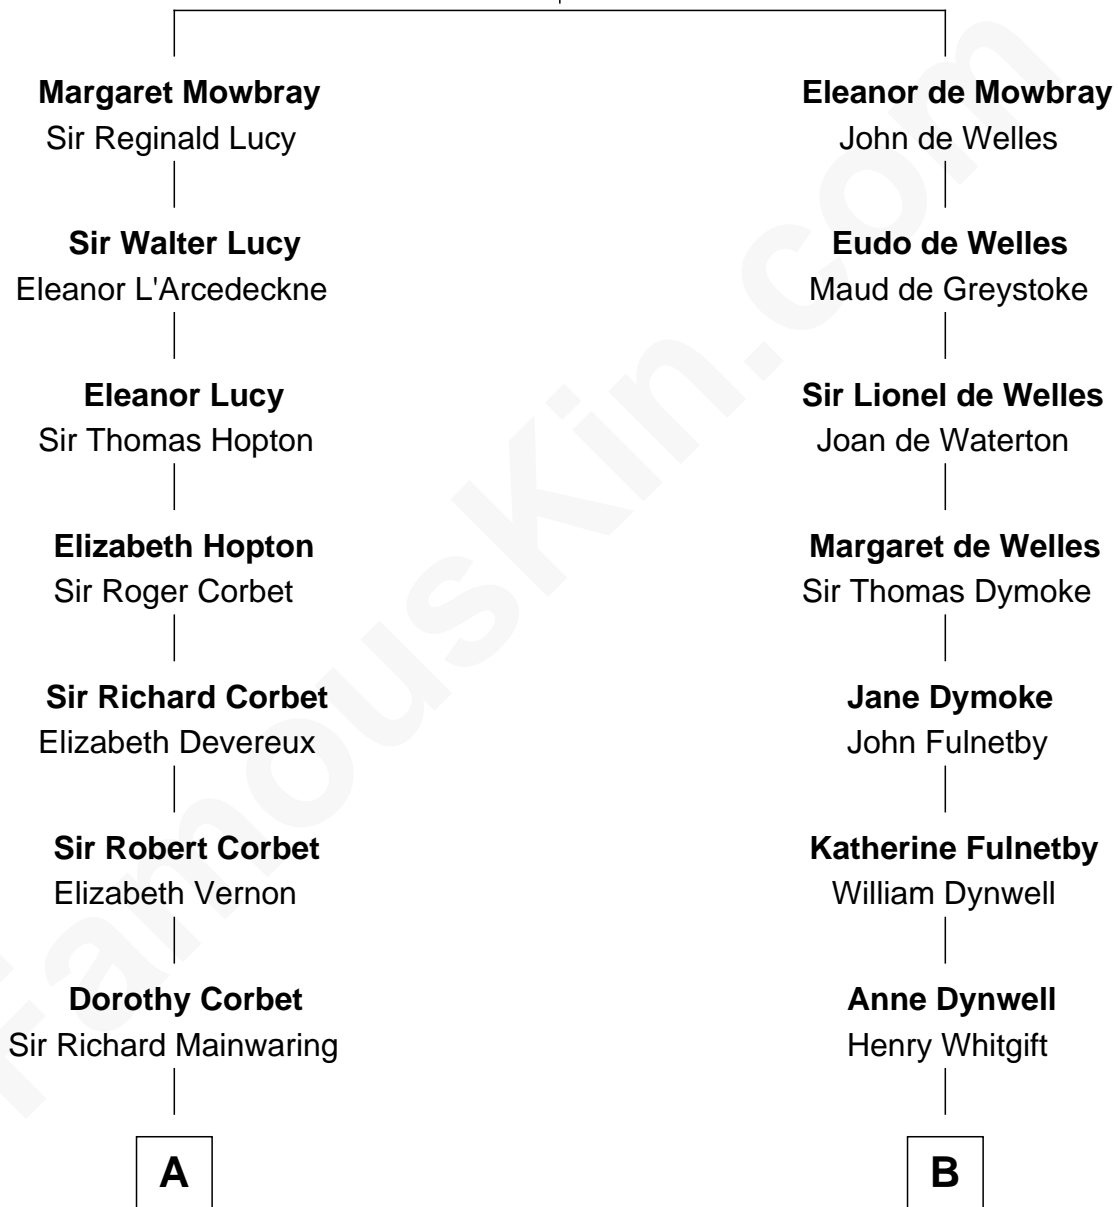

FamousKin.com Relationship Chart of

Lizzie Borden

Accused Murderess

19th cousin of

Owen Brewster

54th Governor of Maine

John de Mowbray
Elizabeth de Segrave

FamousKin.com