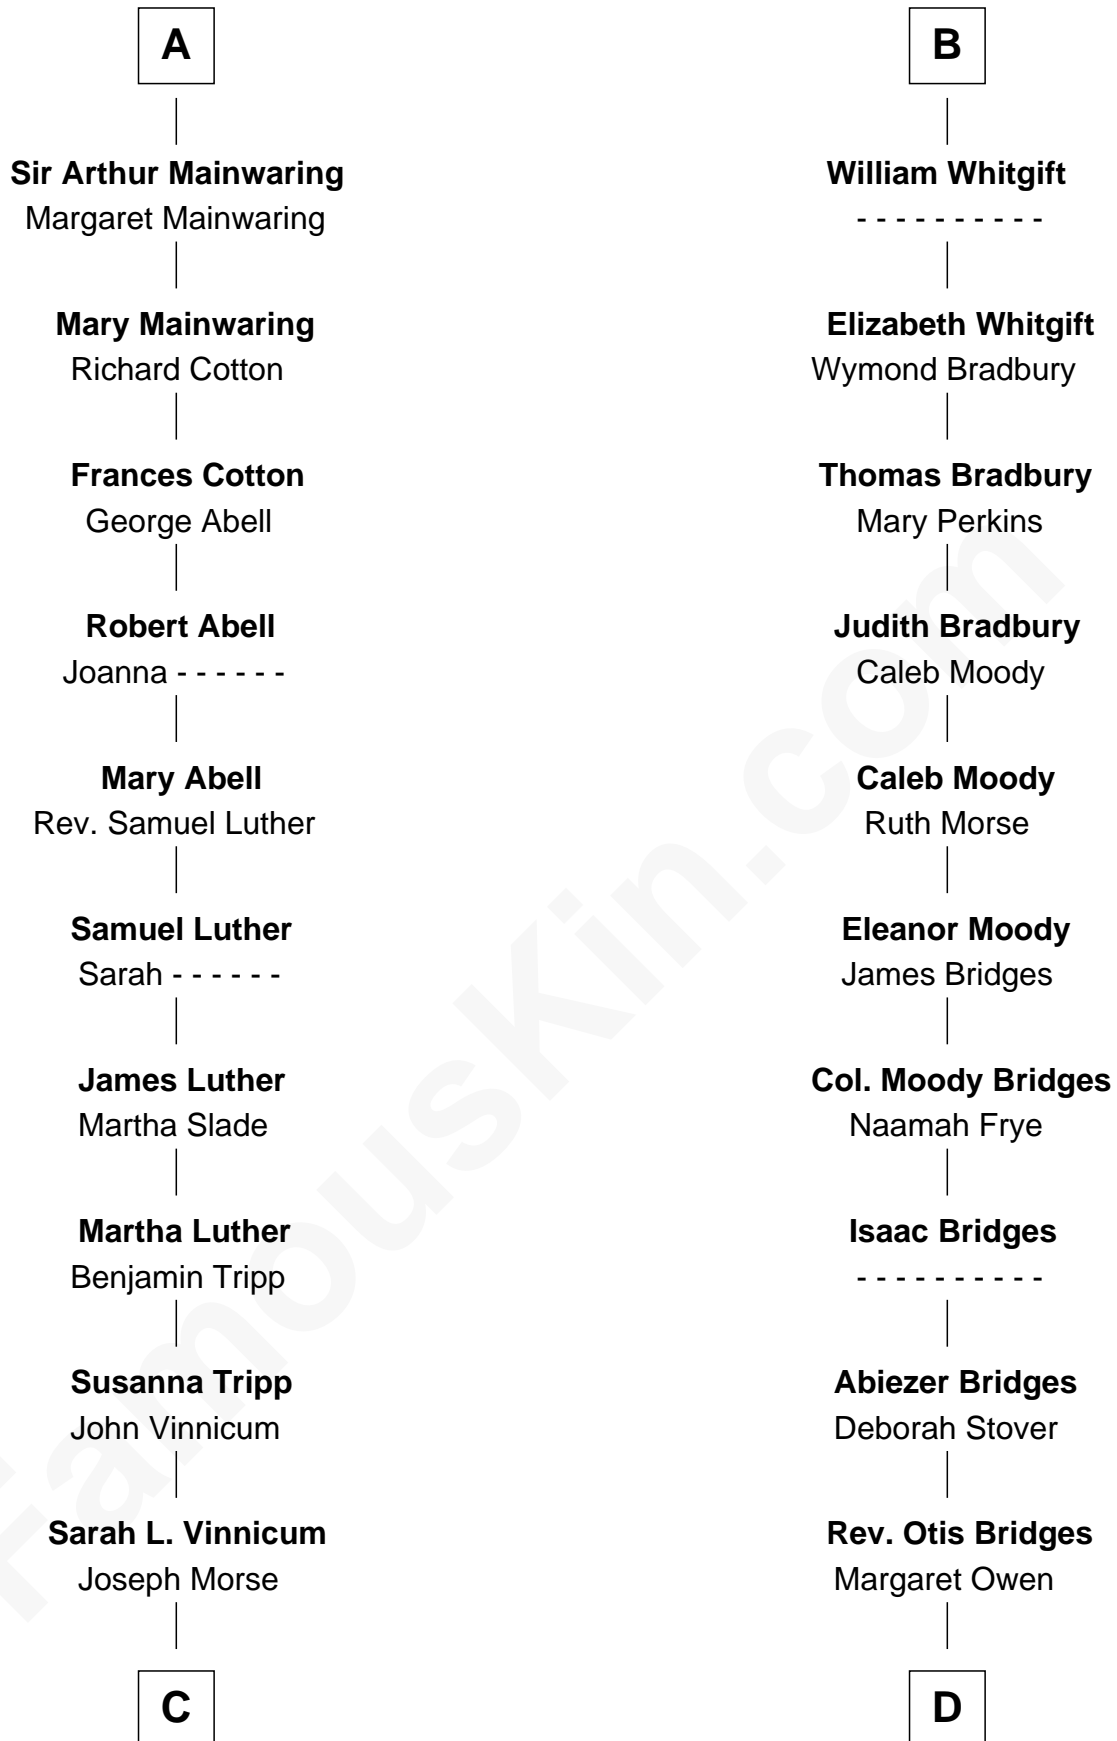

FamousKin.com Relationship Chart of

Lizzie Borden

Accused Murderess

19th cousin of

Owen Brewster

54th Governor of Maine

John de Mowbray
Elizabeth de Segrave

FamousKin.com