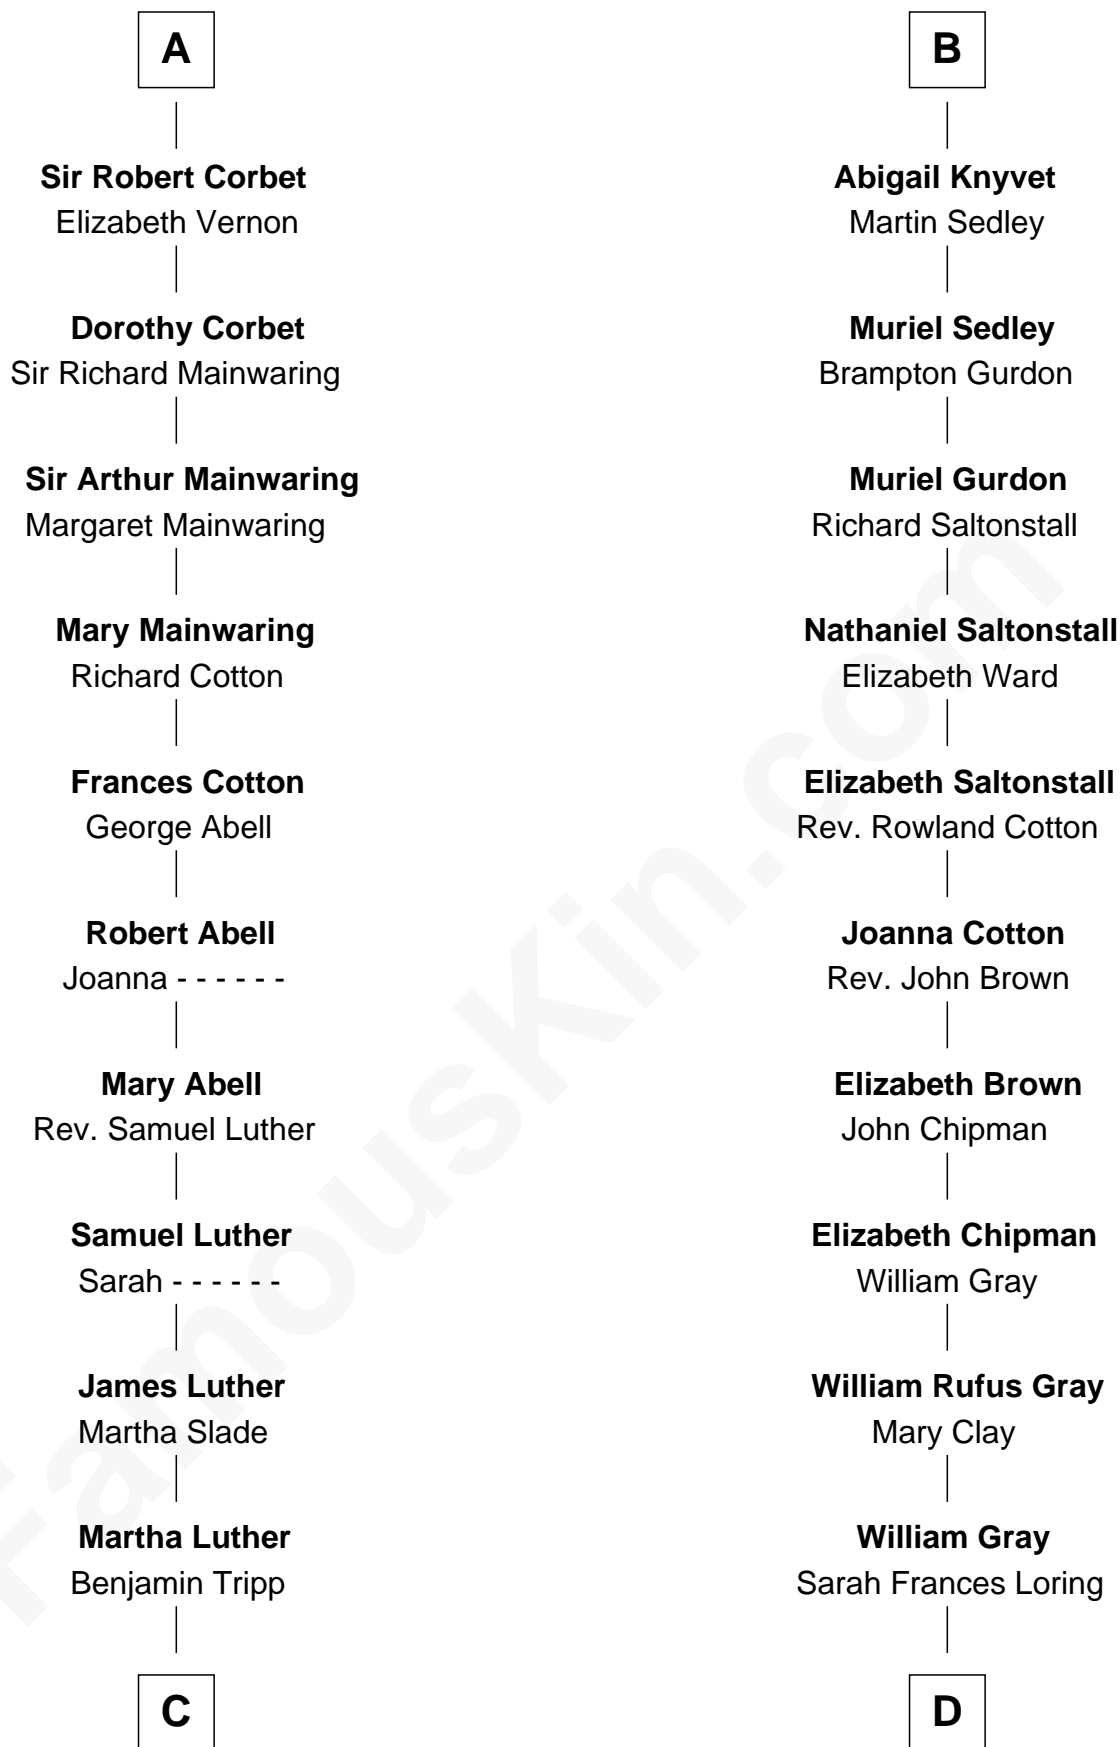

# FamousKin.com Relationship Chart of

**Lizzie Borden**

*Accused Murderess*

20th cousin 1 time removed of

**Story Musgrave**

*NASA Astronaut*

**C**

**Susanna Tripp**

John Vinnicum

**Sarah L. Vinnicum**

Joseph Morse

**Anthony Morse**

Rhoda Morrison

**Sarah Anthony Morse**

Andrew Jackson Borden

**Lizzie Borden**

*NASA Astronaut*

**D**

**Edward Gray**

Elizabeth Gray Story

**Marguerite Gray**

John Butler Swann

**Marguerite Swann**

Percy Musgrave