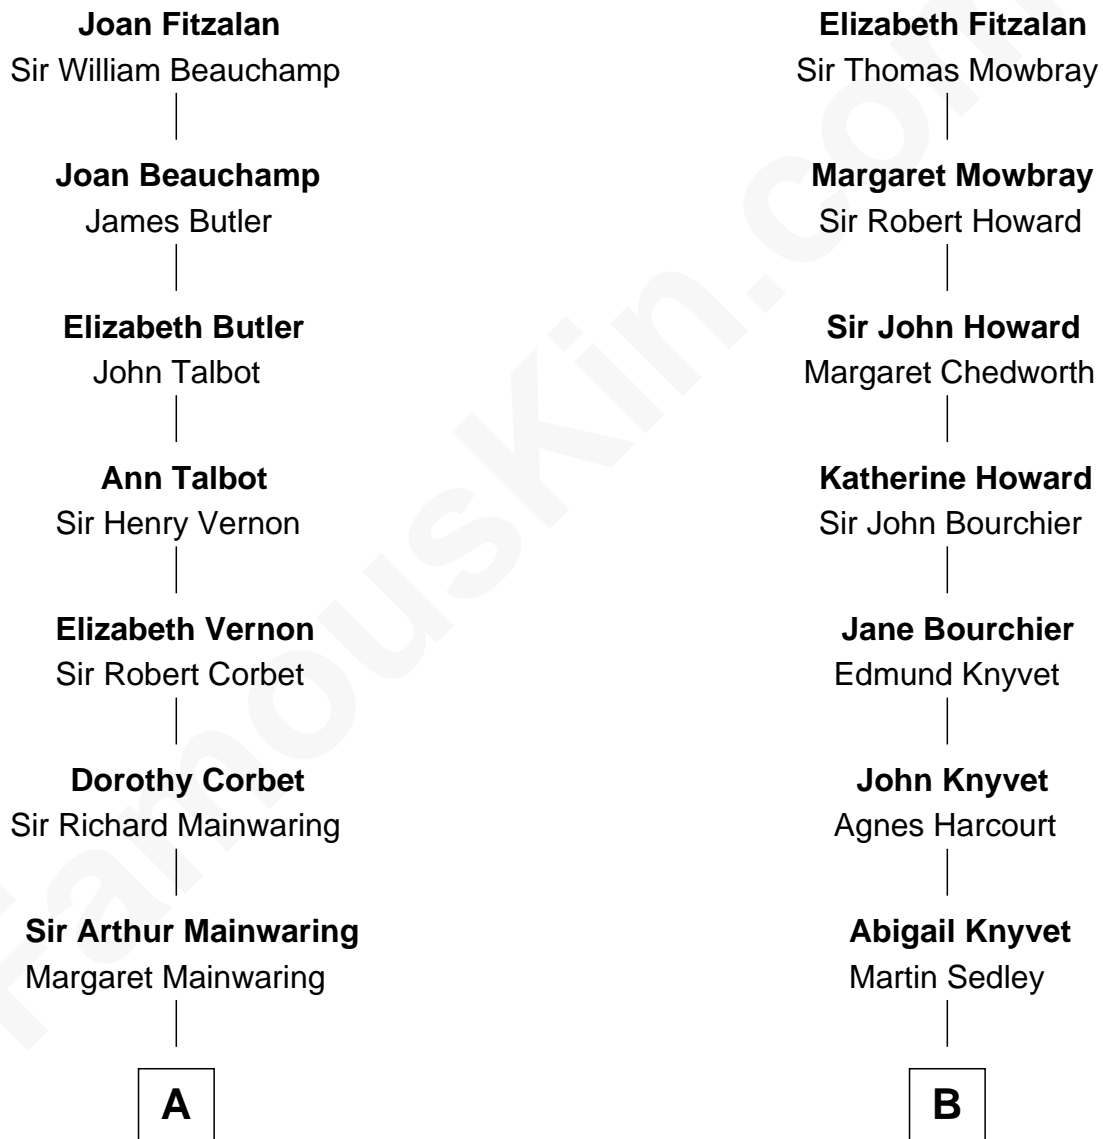

# FamousKin.com Relationship Chart of

**Lizzie Borden**

*Accused Murderess*

18th cousin 1 time removed of

**Story Musgrave**

*NASA Astronaut*

**Sir Richard Fitzalan**

Elizabeth de Bohun

**C**

**Sarah Anthony Morse**  
Andrew Jackson Borden

**Lizzie Borden**  
*Accused Murderess*

**D**

**Marguerite Gray**  
John Butler Swann

**Marguerite Swann**  
Percy Musgrave

**Story Musgrave**  
*NASA Astronaut*