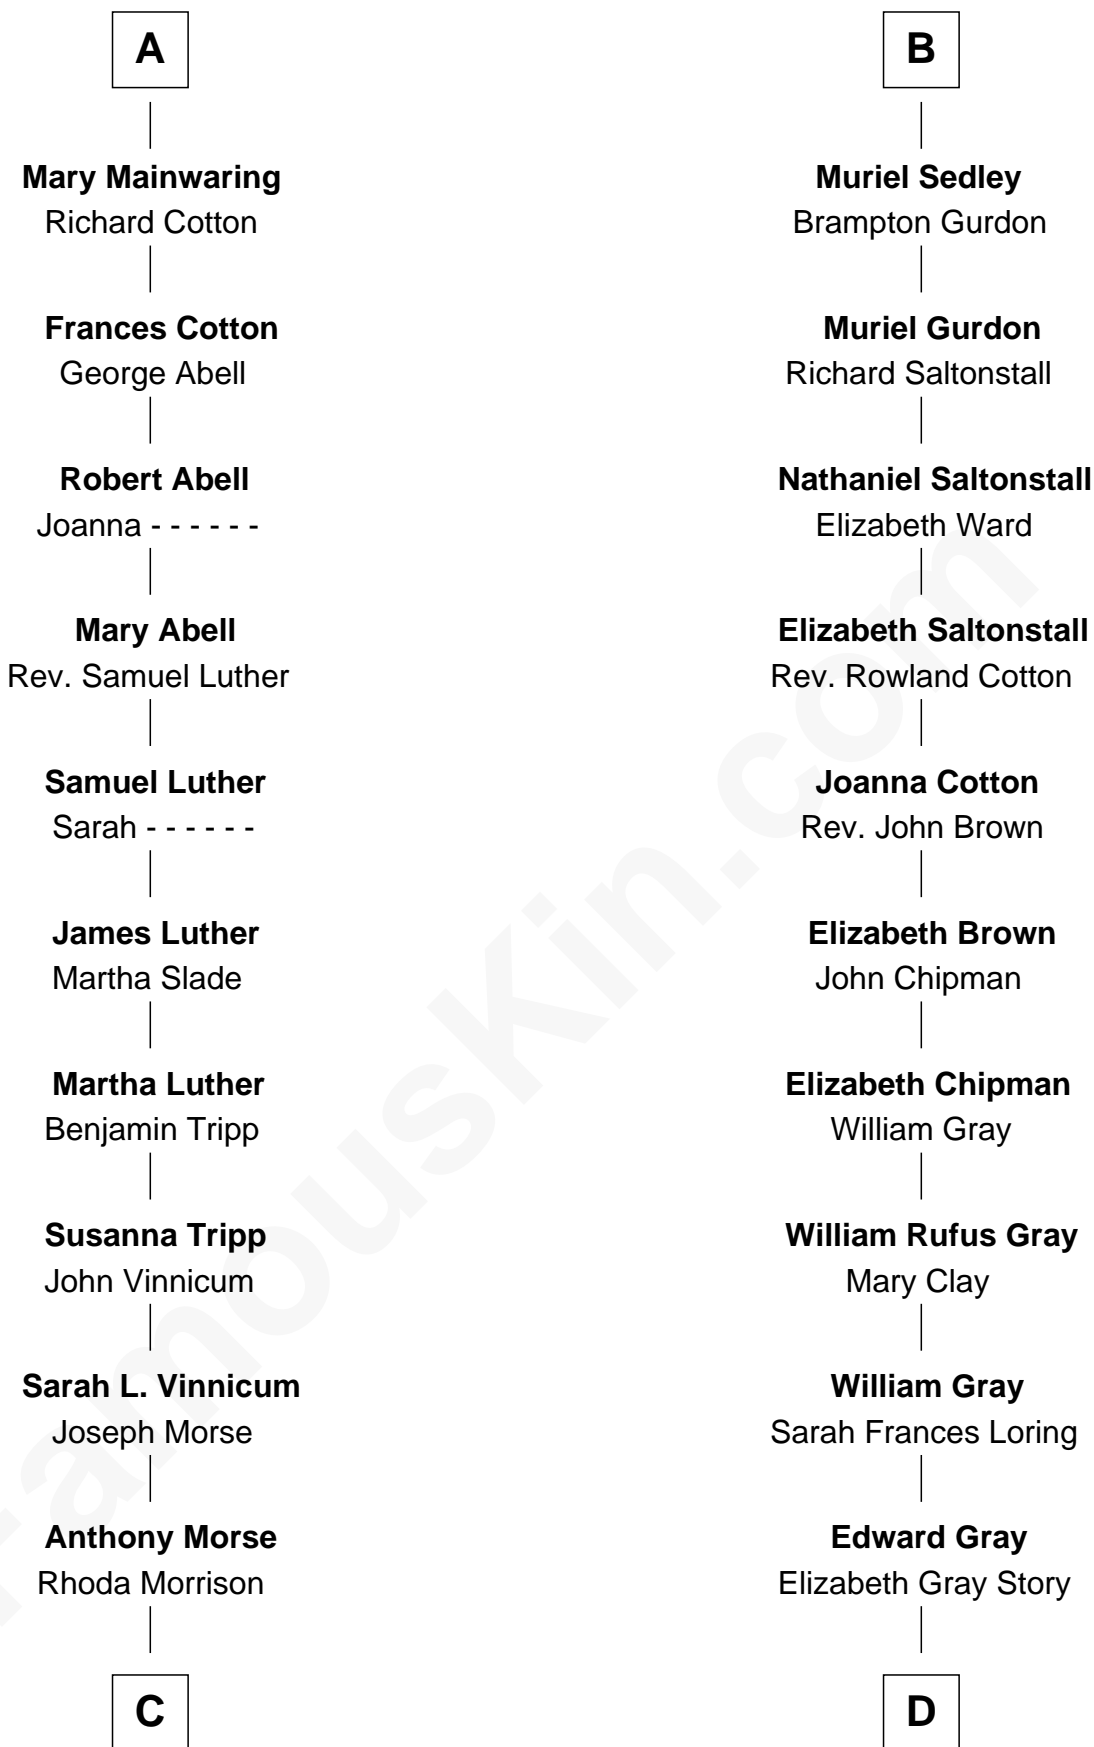

# FamousKin.com Relationship Chart of

**Lizzie Borden**

*Accused Murderess*

18th cousin 1 time removed of

**Story Musgrave**

*NASA Astronaut*

**Sir Richard Fitzalan**

Elizabeth de Bohun

**C**

**Sarah Anthony Morse**  
Andrew Jackson Borden

**Lizzie Borden**  
*Accused Murderess*

**D**

**Marguerite Gray**  
John Butler Swann

**Marguerite Swann**  
Percy Musgrave

**Story Musgrave**  
*NASA Astronaut*