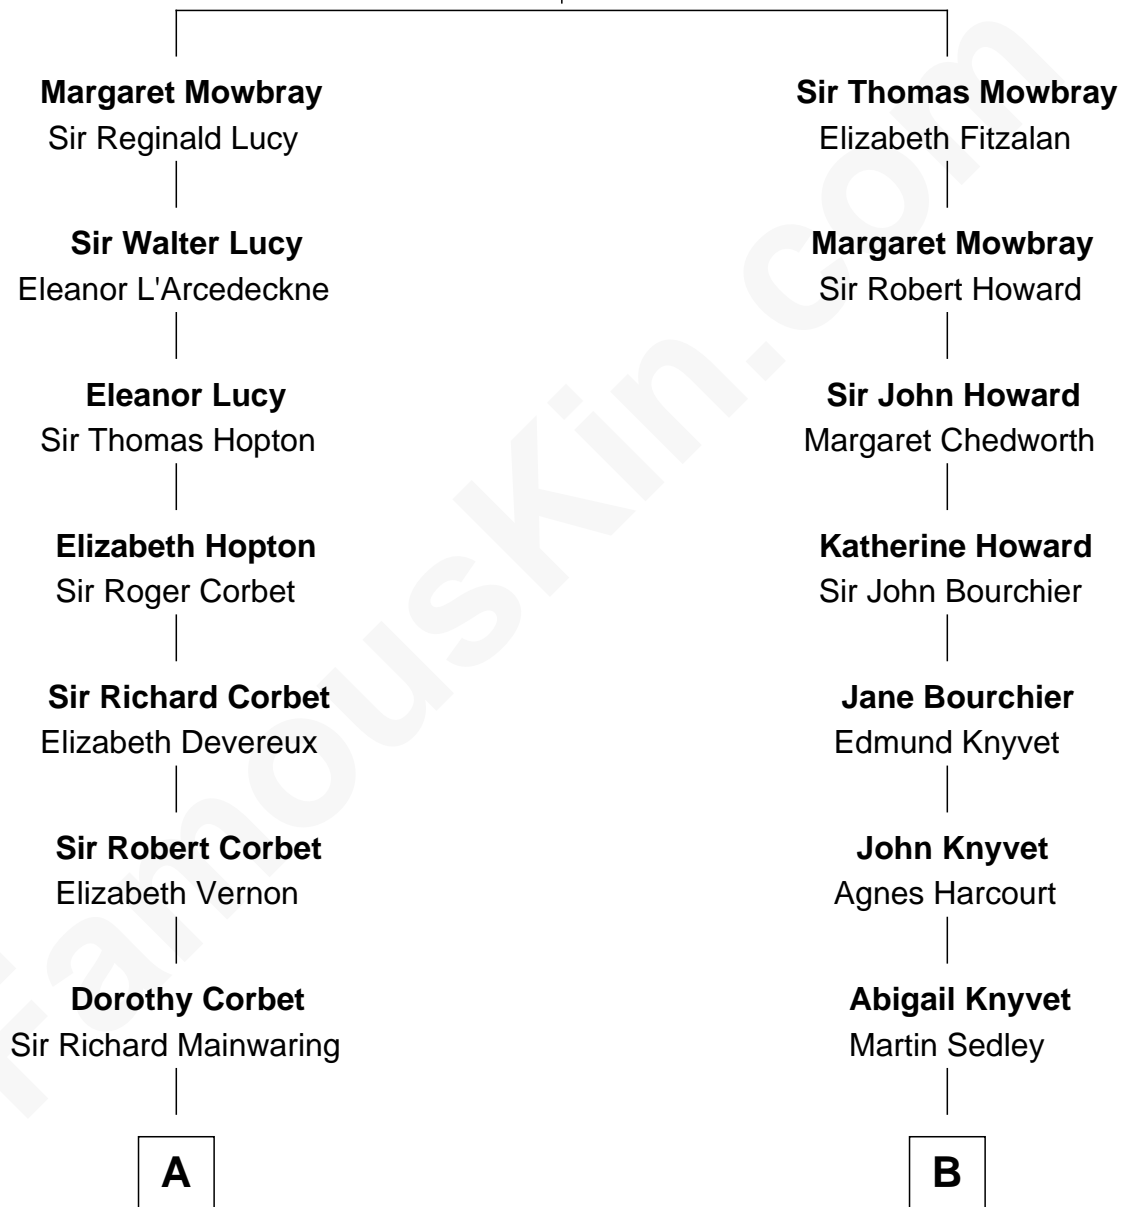

FamousKin.com Relationship Chart of

Lizzie Borden

Accused Murderess

19th cousin of

Story Musgrave

NASA Astronaut

John de Mowbray
Elizabeth de Segrave

FamousKin.com