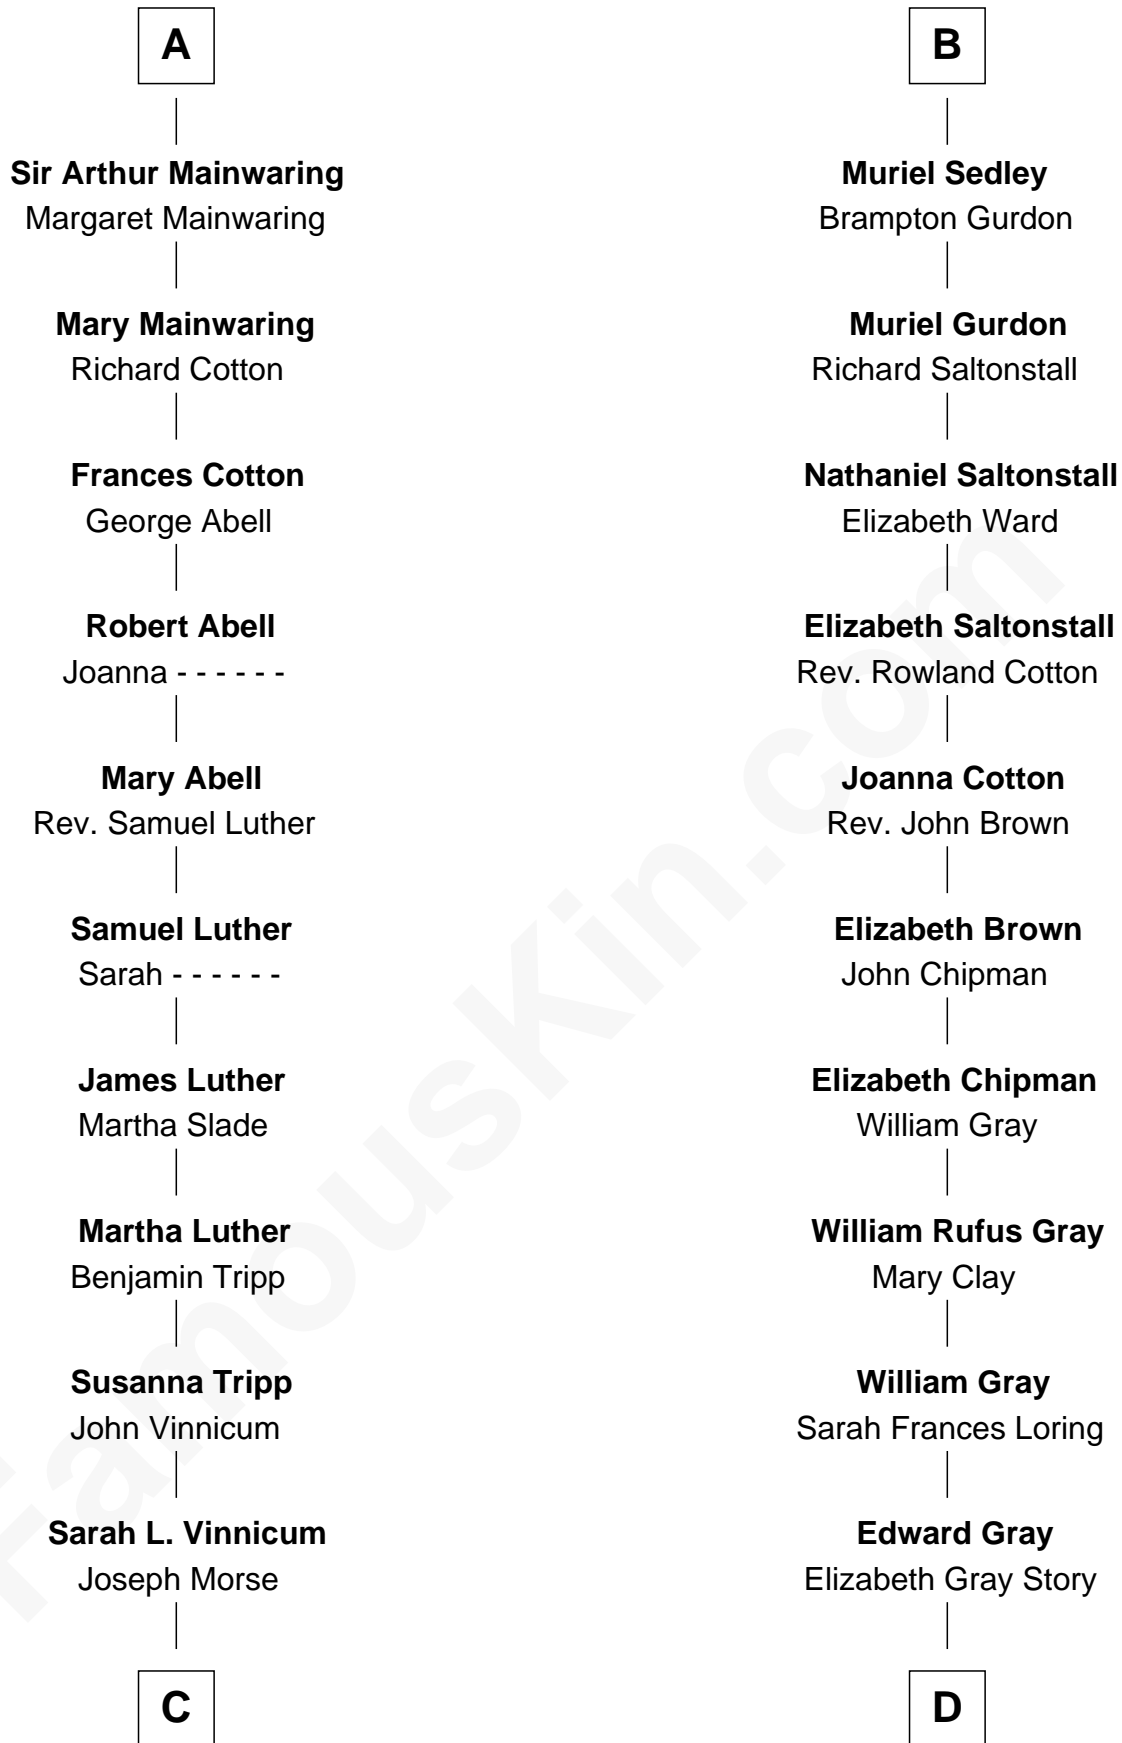

FamousKin.com Relationship Chart of

Lizzie Borden

Accused Murderess

19th cousin of

Story Musgrave

NASA Astronaut

John de Mowbray
Elizabeth de Segrave

FamousKin.com