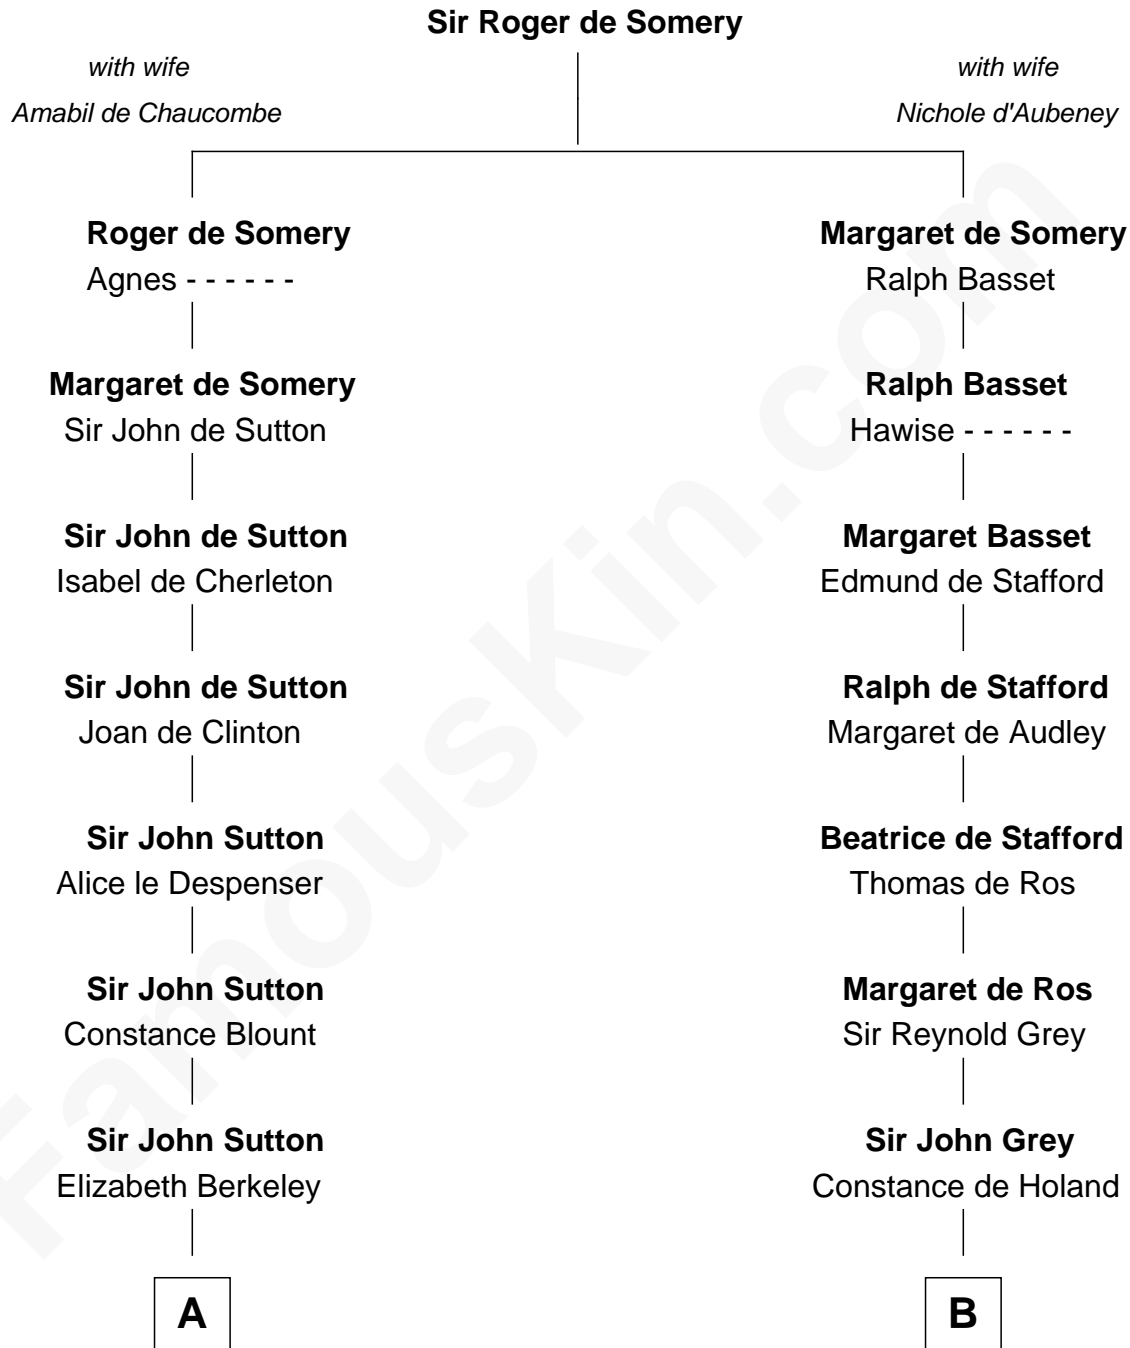

# FamousKin.com Relationship Chart of

**Lizzie Borden**

*Accused Murderess*

20th cousin 1 time removed of

**Horace Gray**

*U.S. Supreme Court Justice*

**C**

**Susanna Tripp**  
John Vinnicum

**Sarah L. Vinnicum**  
Joseph Morse

**Anthony Morse**  
Rhoda Morrison

**Sarah Anthony Morse**  
Andrew Jackson Borden

**Lizzie Borden**  
*Accused Murderess*

**D**

**Elizabeth Brown**  
John Chipman

**Elizabeth Chipman**  
William Gray

**Horace Gray**  
Harriet Upham

**Horace Gray**  
*U.S. Supreme Court Justice*

FamousKin.com