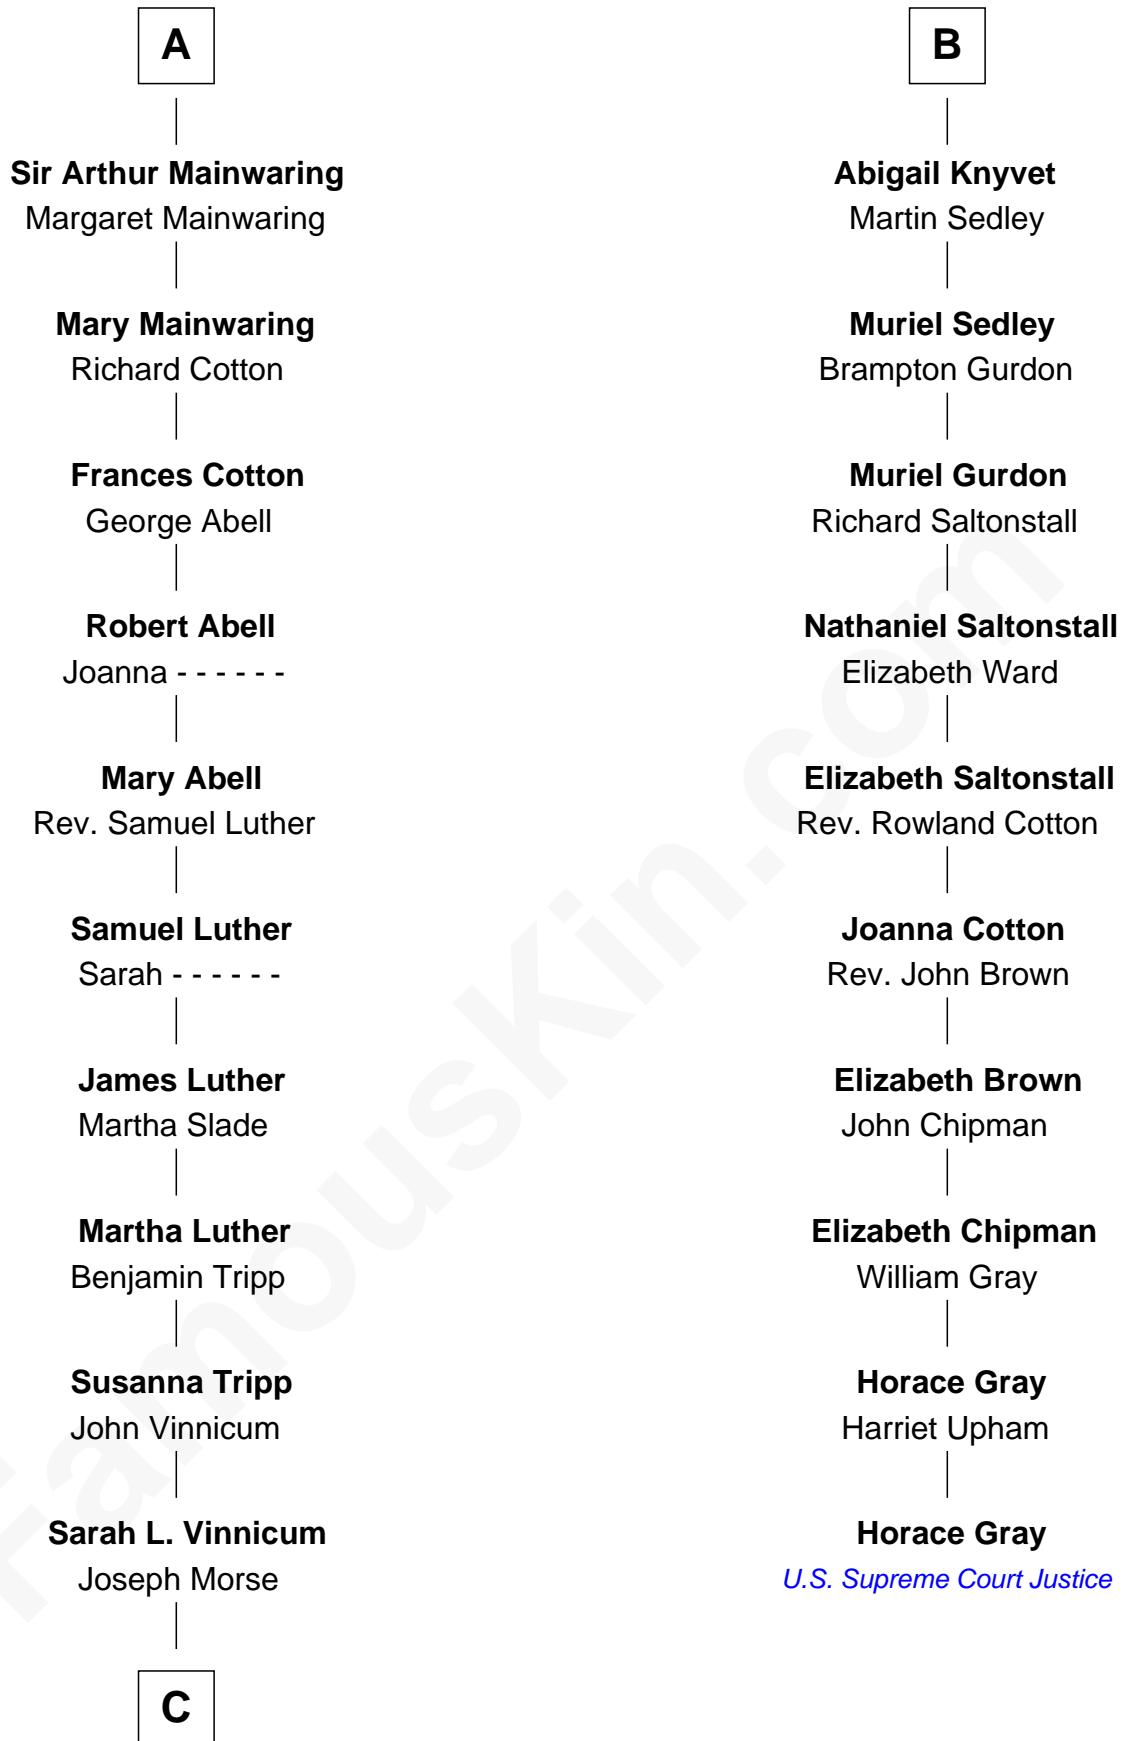

# FamousKin.com Relationship Chart of

**Lizzie Borden**

*Accused Murderess*

16th cousin 3 times removed of

**Horace Gray**

*U.S. Supreme Court Justice*

**Sir William de Ros**  
Margery de Badlesmere

**C**

—  
**Anthony Morse**

Rhoda Morrison

—  
**Sarah Anthony Morse**

Andrew Jackson Borden

—  
**Lizzie Borden**

*Accused Murderess*

FamousKin.com