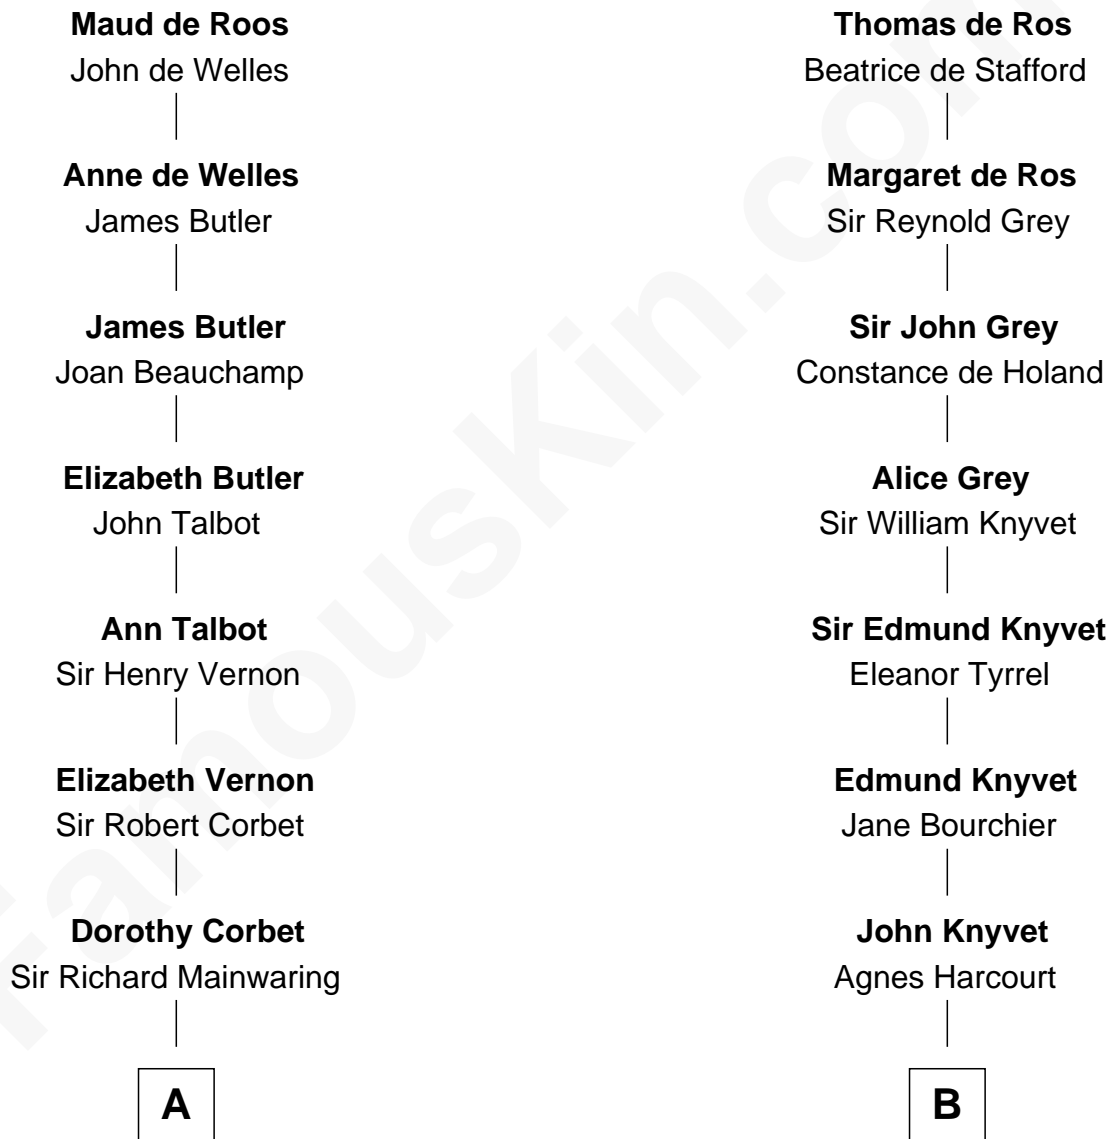

# FamousKin.com Relationship Chart of

**Lizzie Borden**

*Accused Murderess*

16th cousin 3 times removed of

**Horace Gray**

*U.S. Supreme Court Justice*

**Sir William de Ros**  
Margery de Badlesmere

**C**

—  
**Anthony Morse**

Rhoda Morrison

—  
**Sarah Anthony Morse**

Andrew Jackson Borden

—  
**Lizzie Borden**

*Accused Murderess*

FamousKin.com