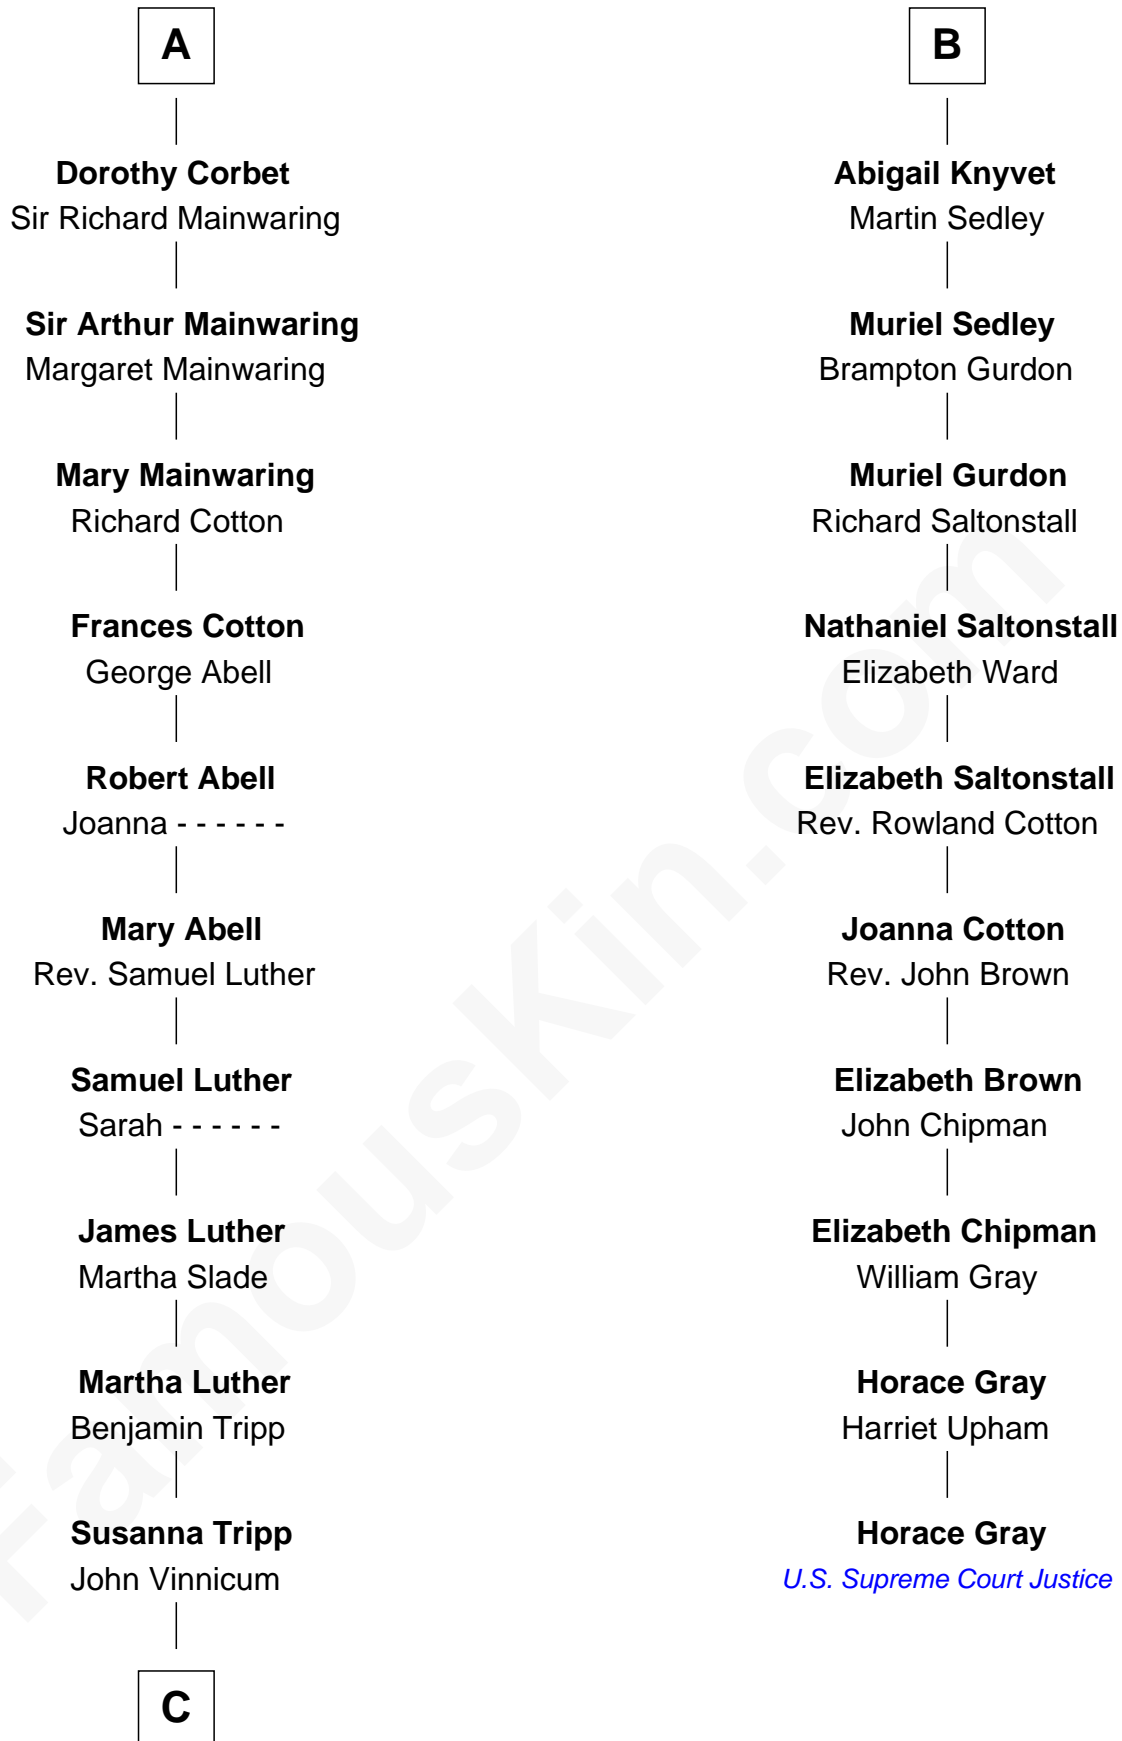

FamousKin.com Relationship Chart of

Lizzie Borden

Accused Murderess

16th cousin 4 times removed of

Horace Gray

U.S. Supreme Court Justice

C

—
Sarah L. Vinnicum

Joseph Morse

—
Anthony Morse

Rhoda Morrison

—
Sarah Anthony Morse

Andrew Jackson Borden

—
Lizzie Borden

Accused Murderess

FamousKin.com