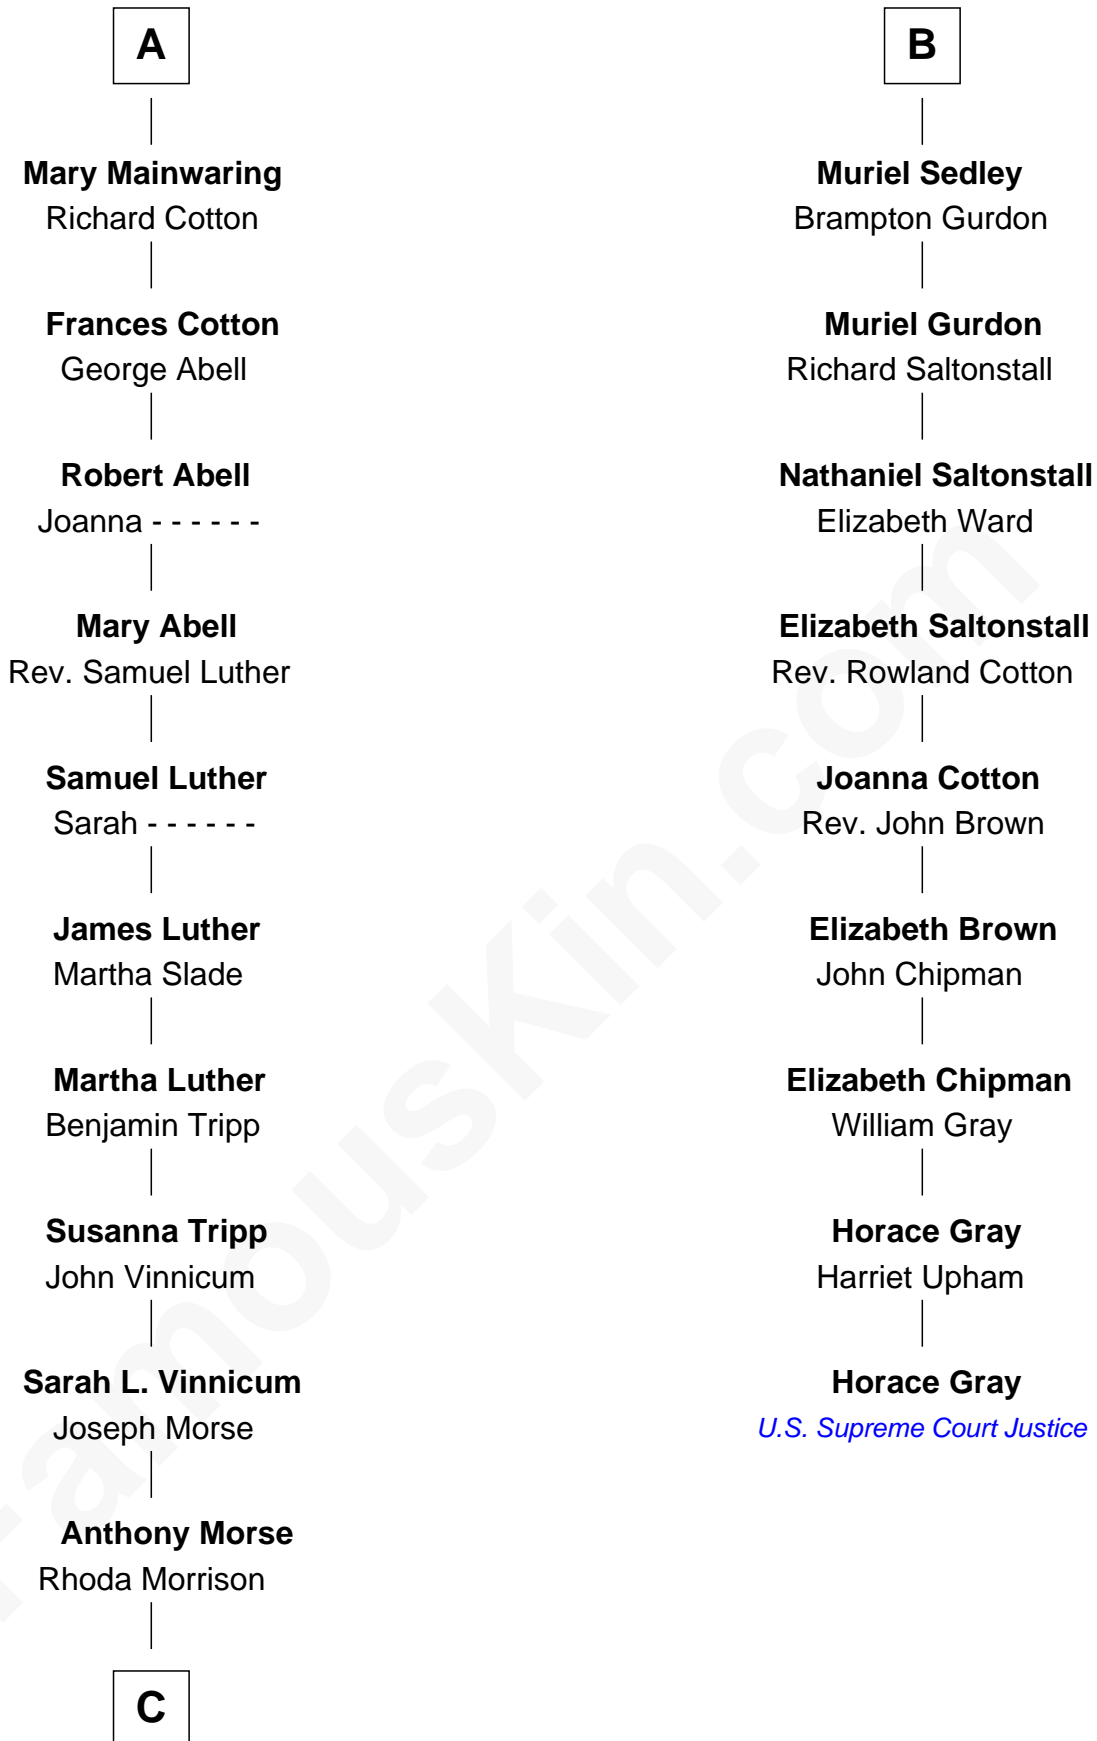

FamousKin.com

Relationship Chart of

Lizzie Borden

Accused Murderess

15th cousin 3 times removed of

Horace Gray

U.S. Supreme Court Justice

Sir Richard Fitzalan

Elizabeth de Bohun

C

|
Sarah Anthony Morse
Andrew Jackson Borden

|
Lizzie Borden
Accused Murderess

FamousKin.com