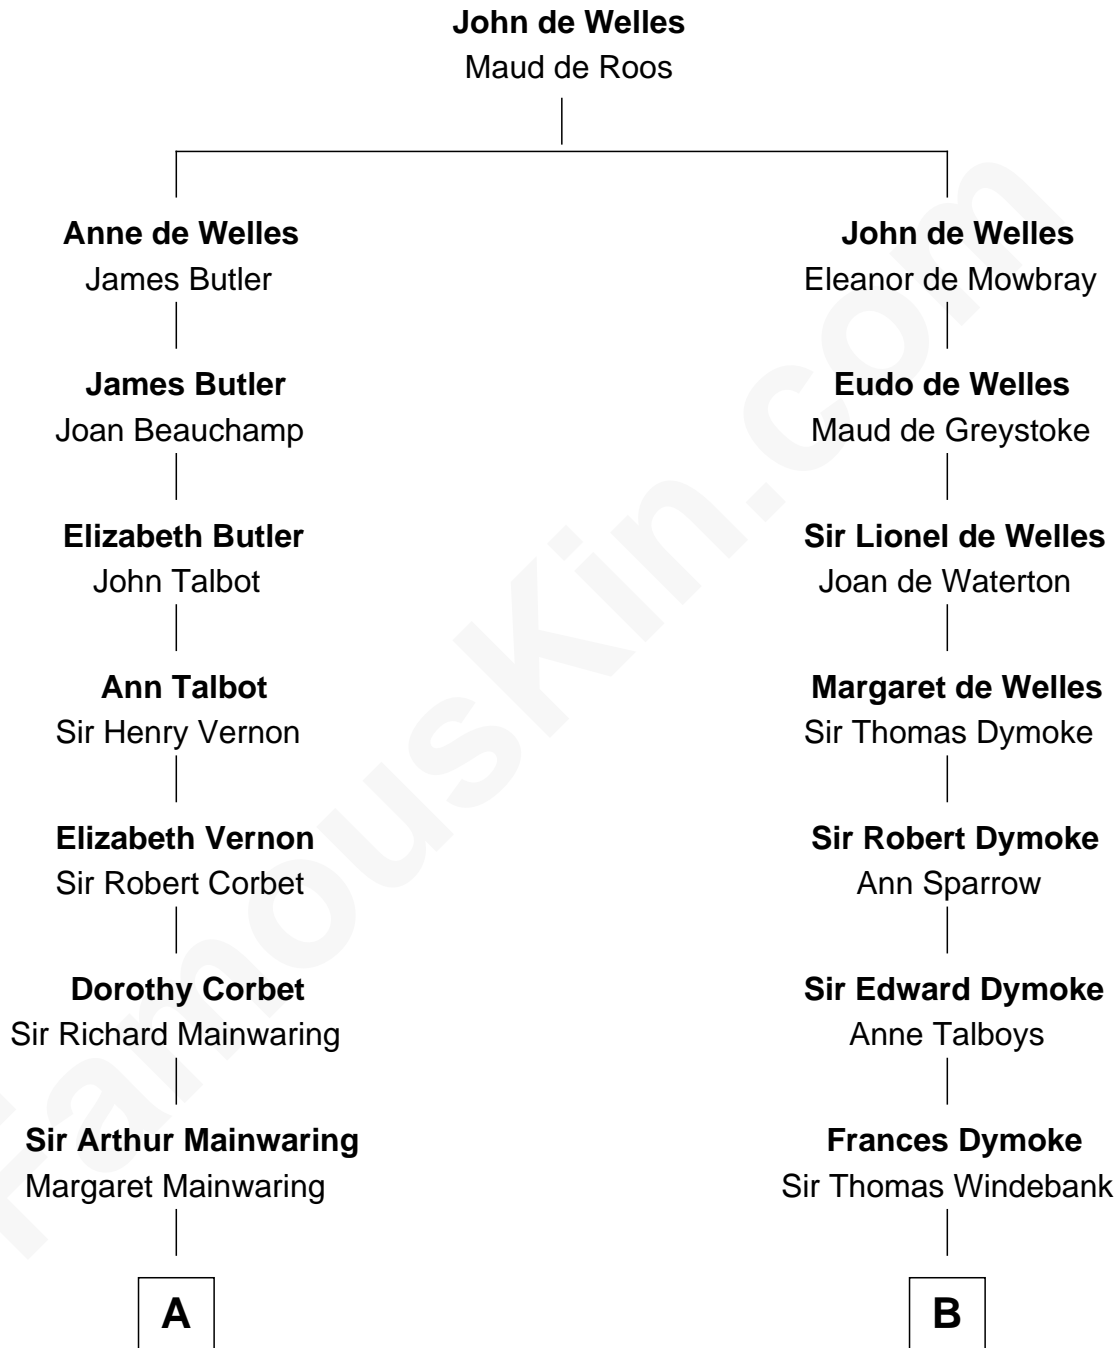

# FamousKin.com Relationship Chart of

**Lizzie Borden**

*Accused Murderess*

17th cousin 1 time removed of

**General George S. Patton**

*U.S. Army - World War II*

**C**

—  
**Sarah Anthony Morse**  
Andrew Jackson Borden

—  
**Lizzie Borden**  
*Accused Murderess*

FamousKin.com