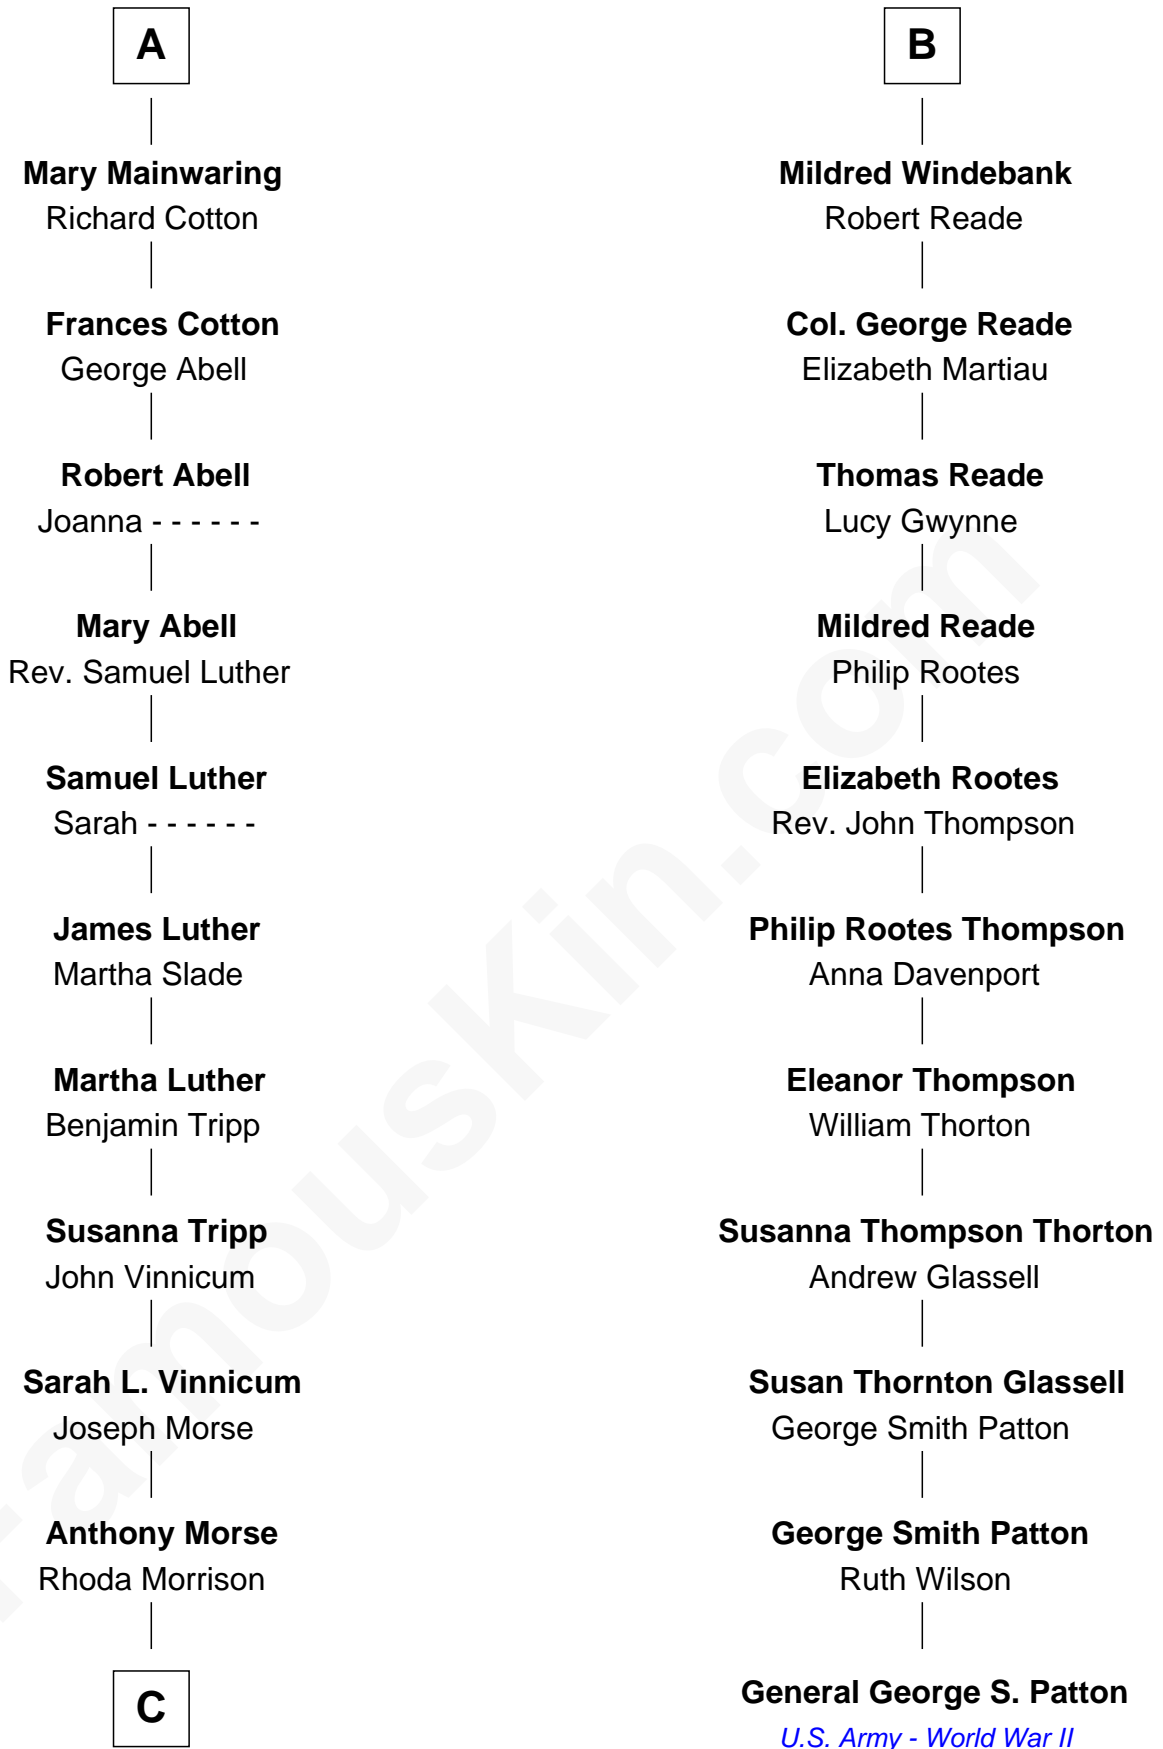

# FamousKin.com Relationship Chart of

**Lizzie Borden**

*Accused Murderess*

17th cousin 1 time removed of

**General George S. Patton**

*U.S. Army - World War II*

**C**

—  
**Sarah Anthony Morse**  
Andrew Jackson Borden

—  
**Lizzie Borden**  
*Accused Murderess*

FamousKin.com