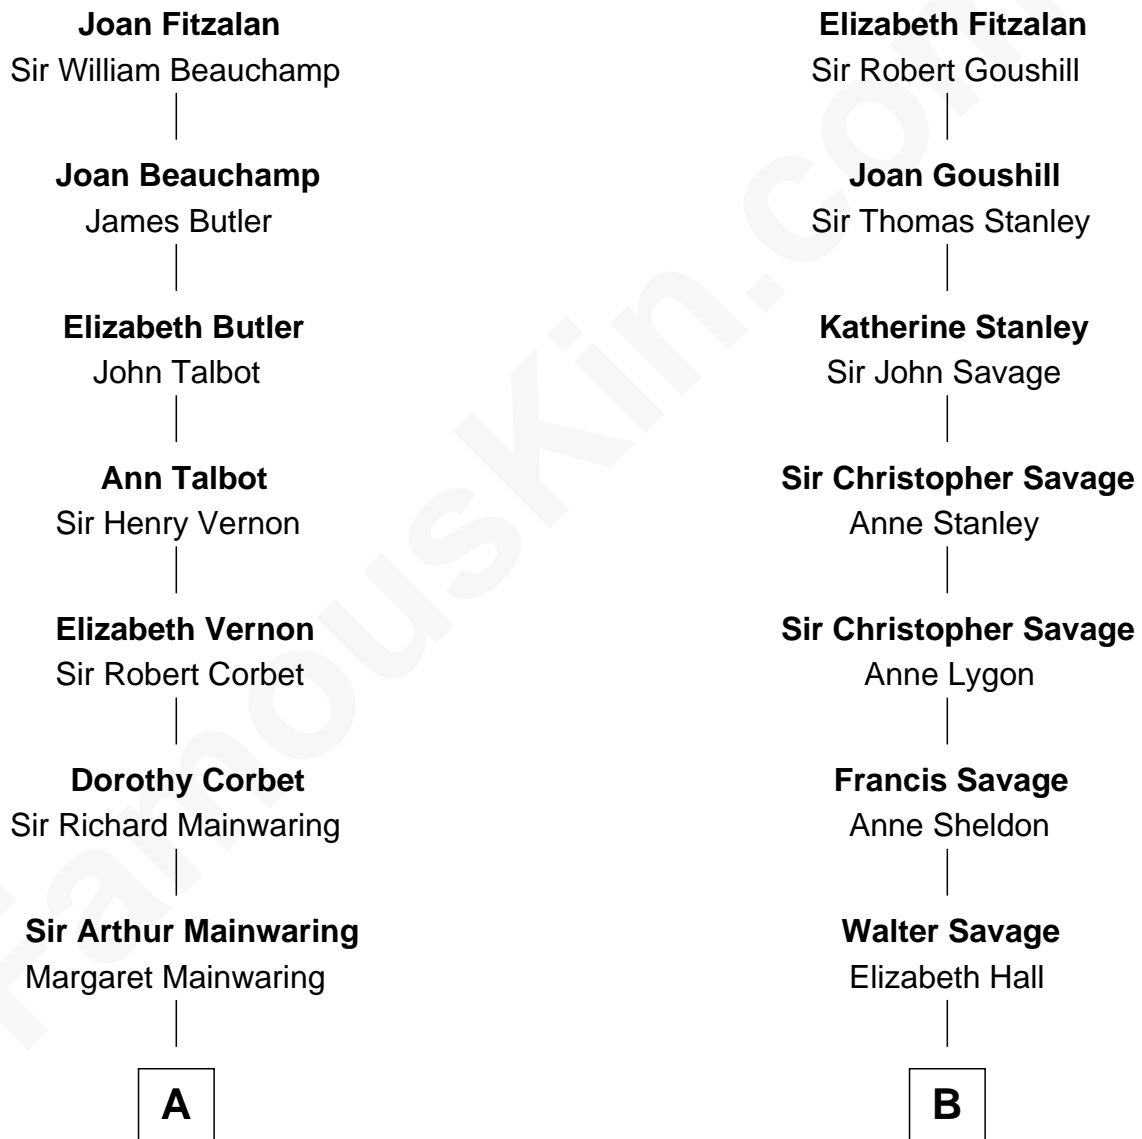

FamousKin.com Relationship Chart of

Lizzie Borden

Accused Murderess

17th cousin 1 time removed of

General George S. Patton

U.S. Army - World War II

Sir Richard Fitzalan

Elizabeth de Bohun

C

—
Sarah Anthony Morse
Andrew Jackson Borden

—
Lizzie Borden
Accused Murderess

FamousKin.com