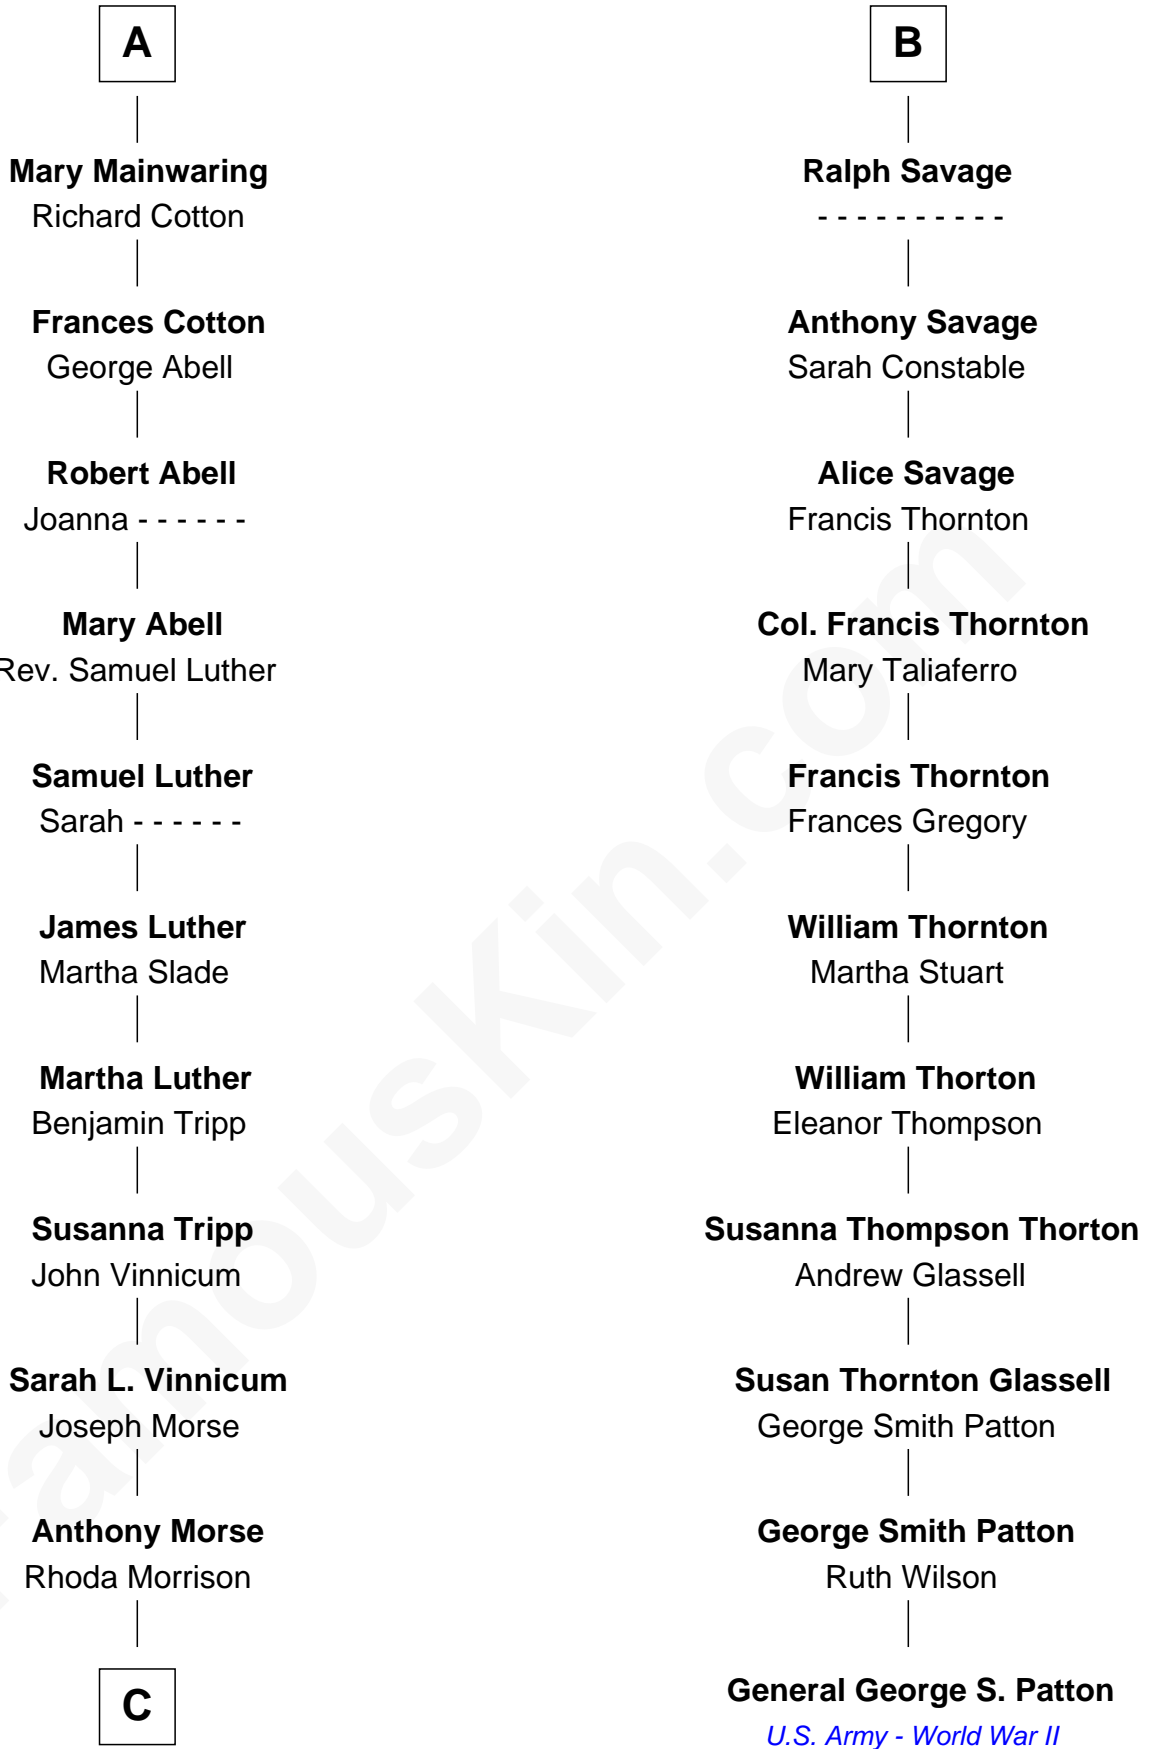

FamousKin.com Relationship Chart of

Lizzie Borden

Accused Murderess

17th cousin 1 time removed of

General George S. Patton

U.S. Army - World War II

Sir Richard Fitzalan

Elizabeth de Bohun

C

—
Sarah Anthony Morse
Andrew Jackson Borden

—
Lizzie Borden
Accused Murderess

FamousKin.com