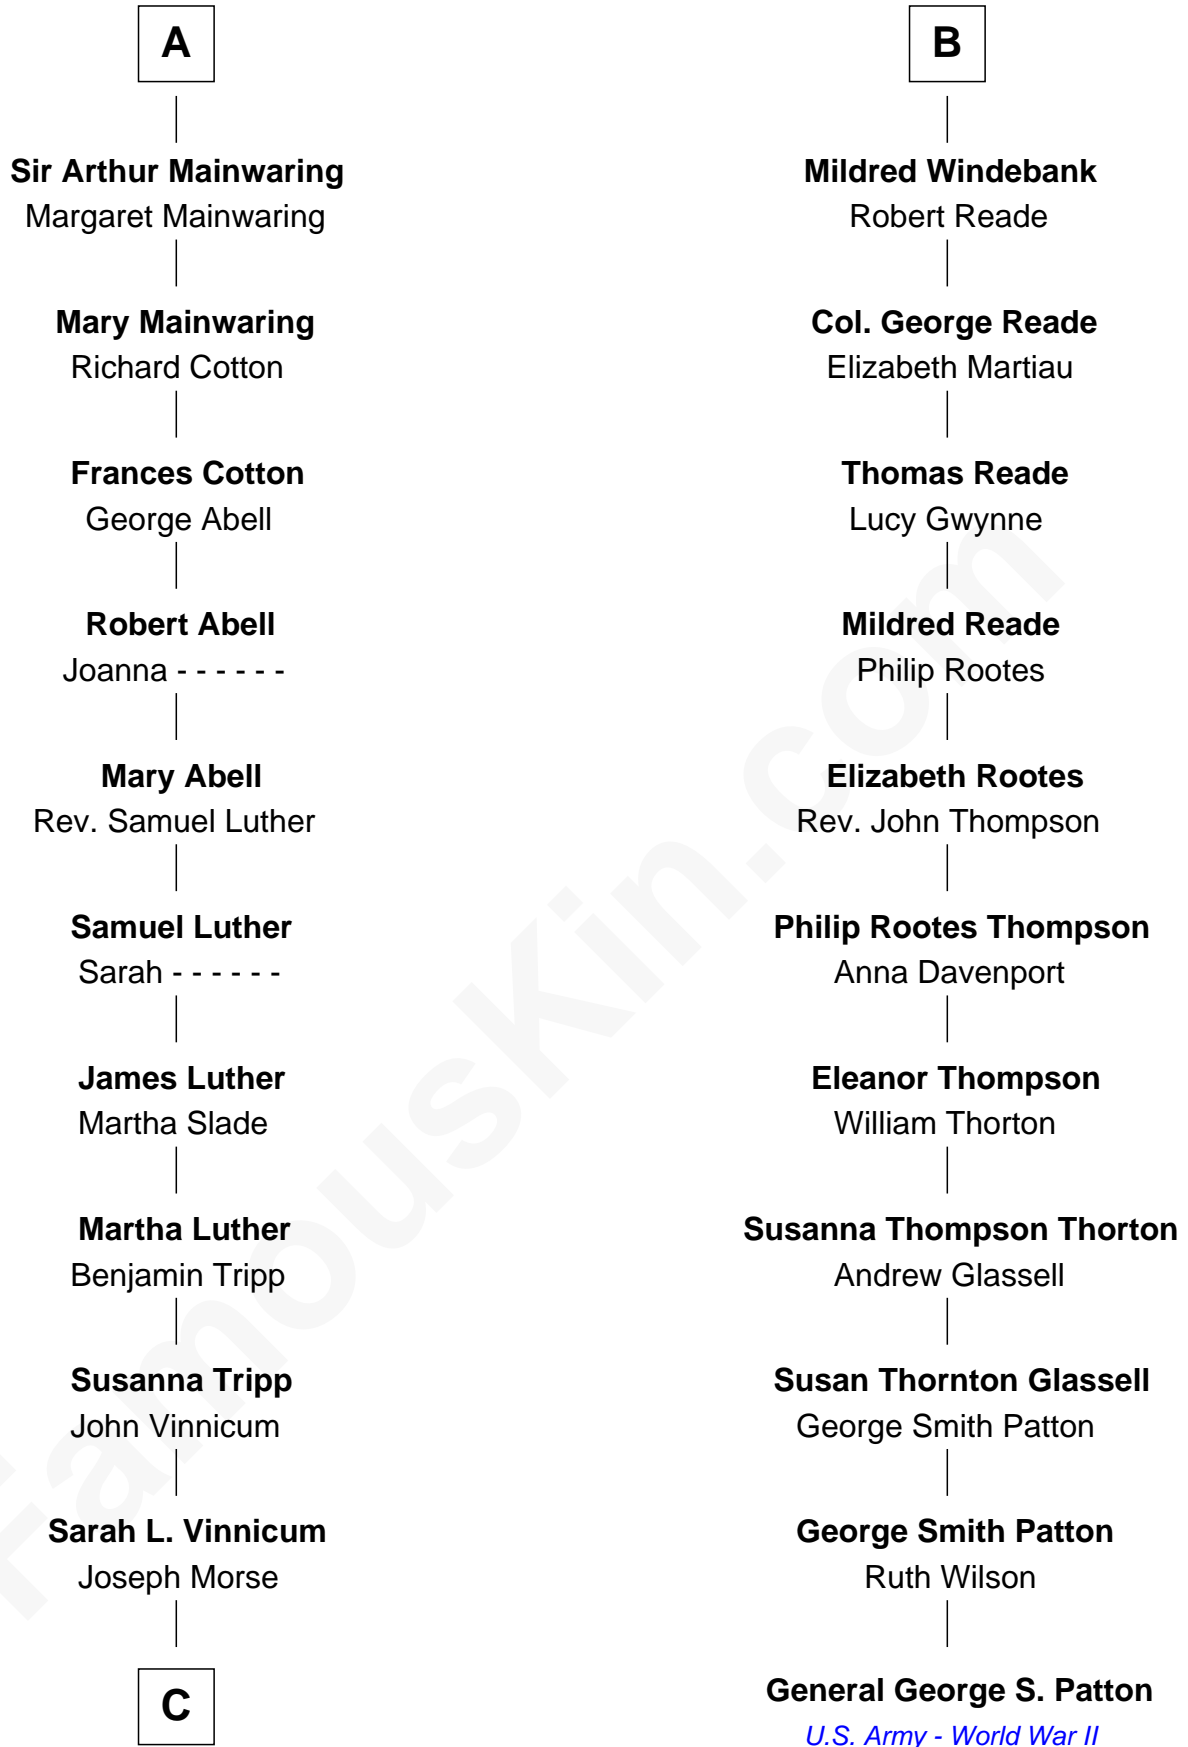

FamousKin.com Relationship Chart of

Lizzie Borden

Accused Murderess

17th cousin 2 times removed of

General George S. Patton

U.S. Army - World War II

C

—
Anthony Morse

Rhoda Morrison

—
Sarah Anthony Morse

Andrew Jackson Borden

—
Lizzie Borden

Accused Murderess

FamousKin.com