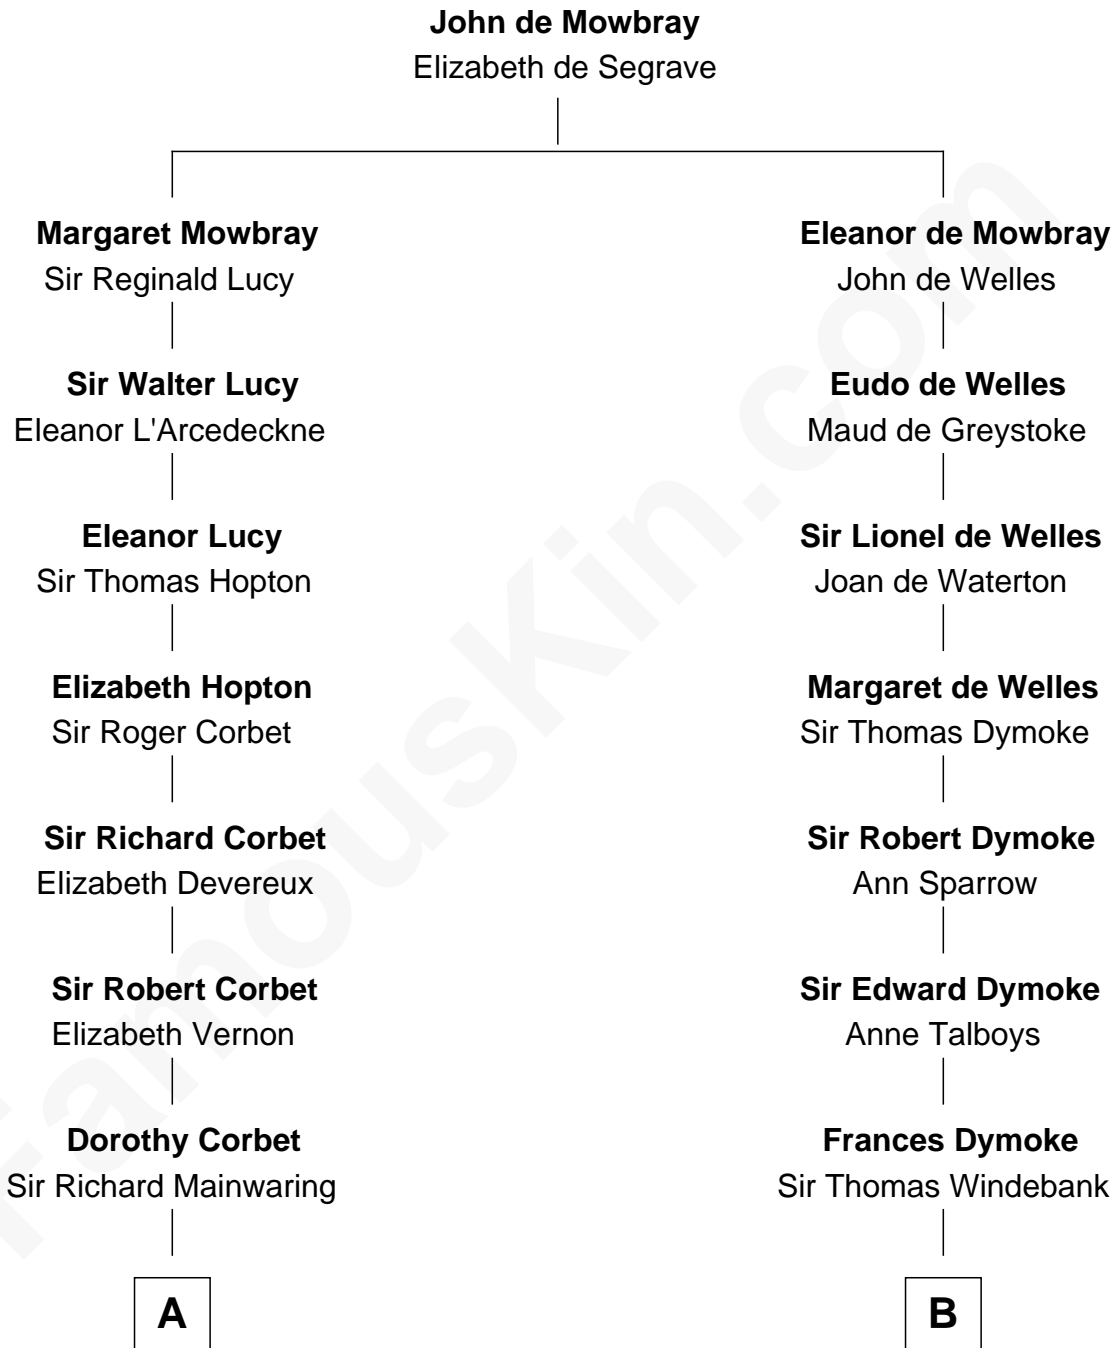

FamousKin.com Relationship Chart of

Lizzie Borden

Accused Murderess

17th cousin 2 times removed of

General George S. Patton

U.S. Army - World War II

C

—
Anthony Morse

Rhoda Morrison

—
Sarah Anthony Morse

Andrew Jackson Borden

—
Lizzie Borden

Accused Murderess

FamousKin.com