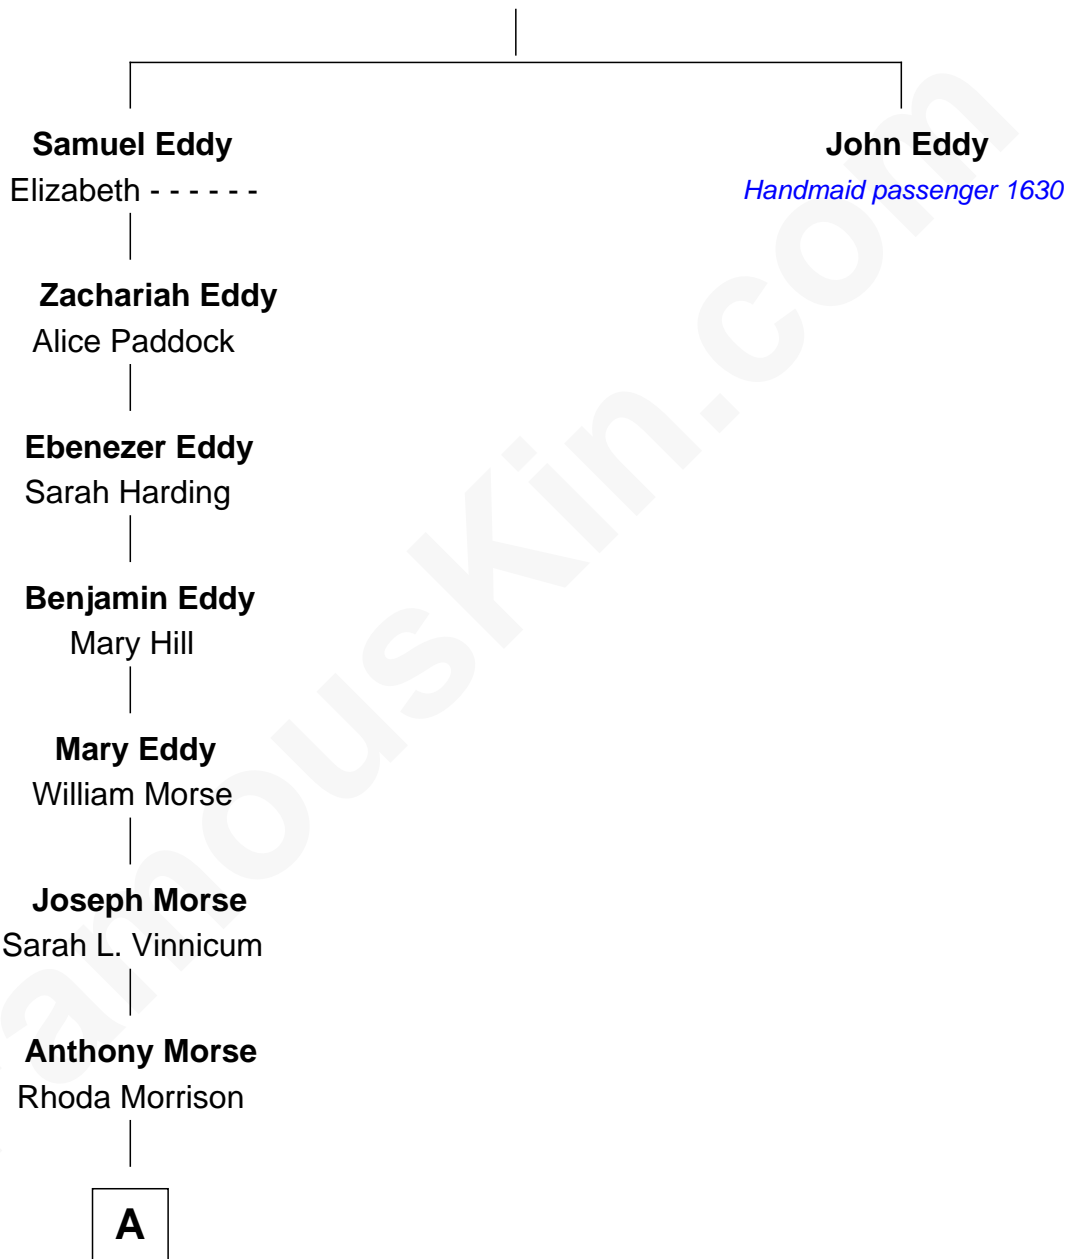

FamousKin.com Relationship Chart of

Lizzie Borden

Accused Murderess

6th great-grandniece of

John Eddy

(c1597 - 1684) Handmaid passenger 1630

Rev. William Eddy

Mary Fosten

A

—
Sarah Anthony Morse
Andrew Jackson Borden

—
Lizzie Borden
Accused Murderess

FamousKin.com