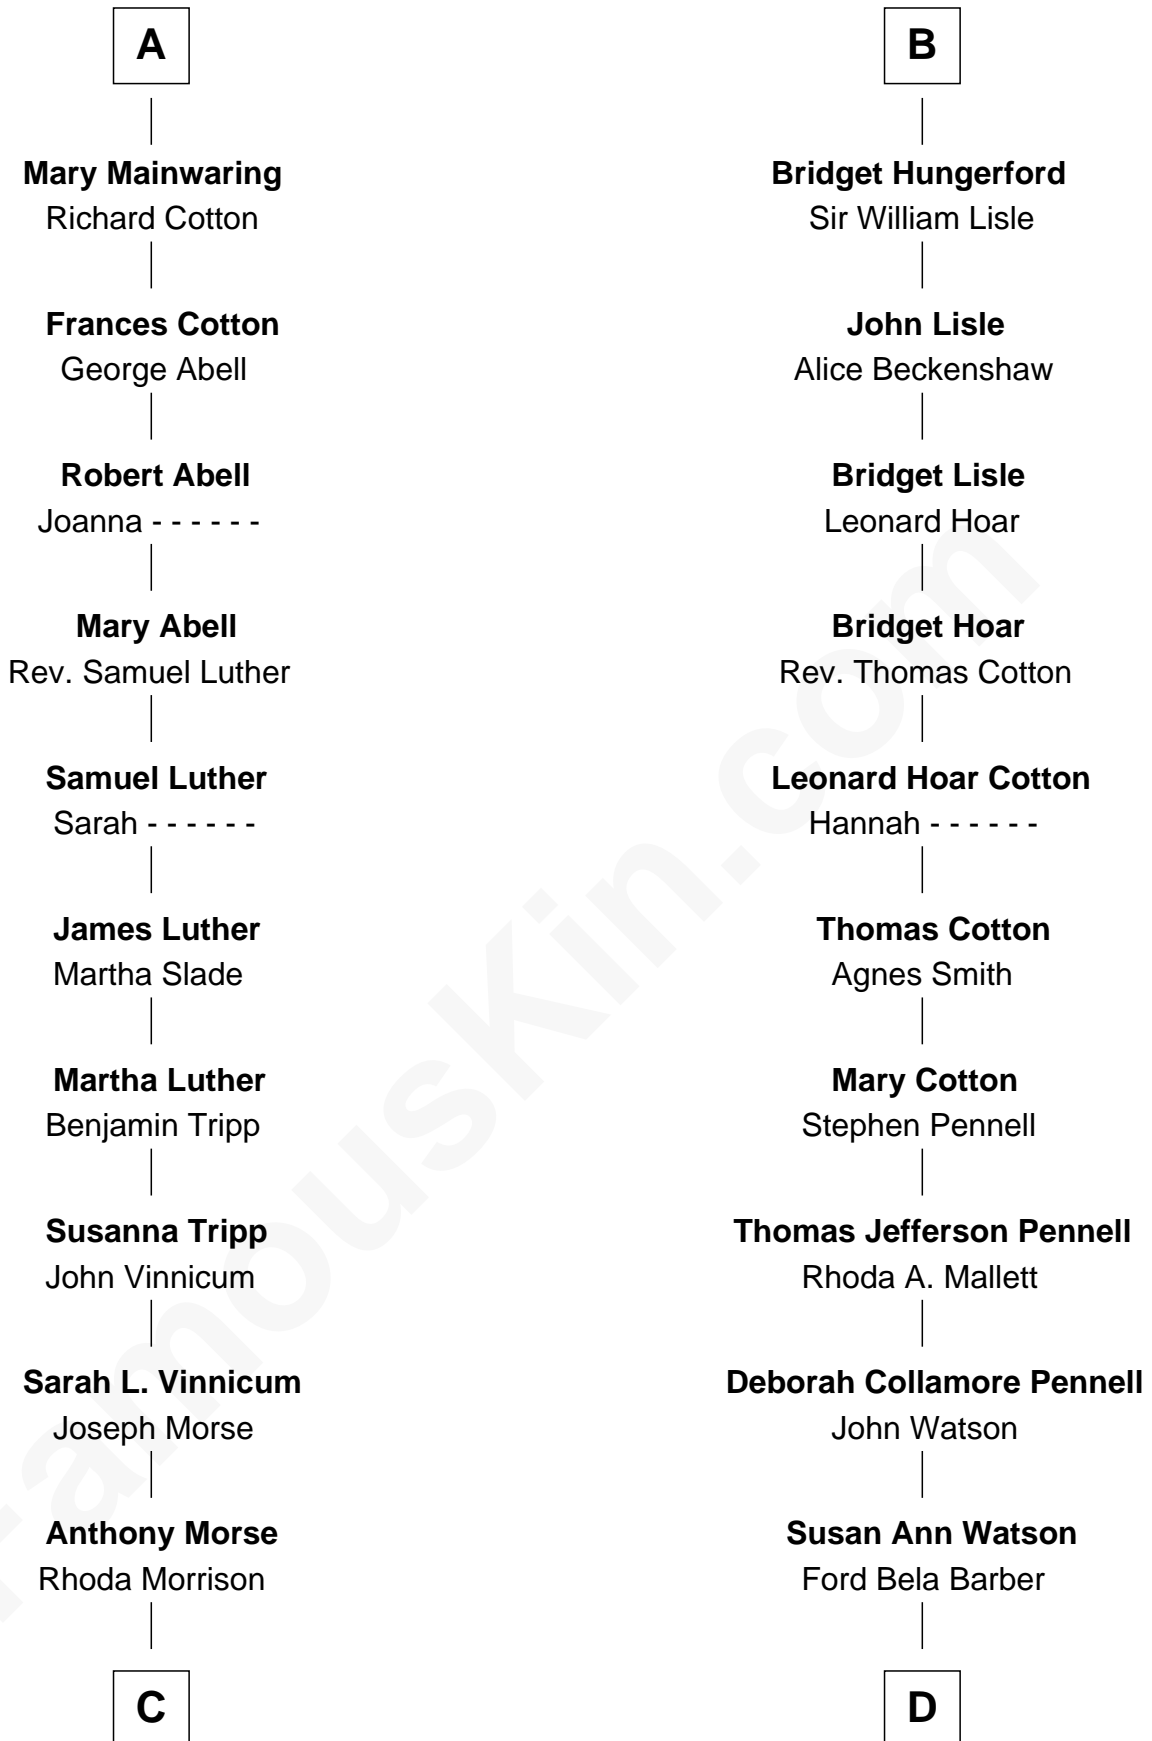

FamousKin.com Relationship Chart of

Lizzie Borden

Accused Murderess

18th cousin 1 time removed of

Warren Buffett

Chairman & CEO, Berkshire Hathaway

Sir Richard Fitzalan

Elizabeth de Bohun

C

Sarah Anthony Morse
Andrew Jackson Borden

Lizzie Borden
Accused Murderess

D

Stella Frances Barber
John Ammon Stahl

Leila Stahl
Howard Homan Buffett

Warren Buffett
Chairman & CEO, Berkshire Hathaway

FamousKin.com