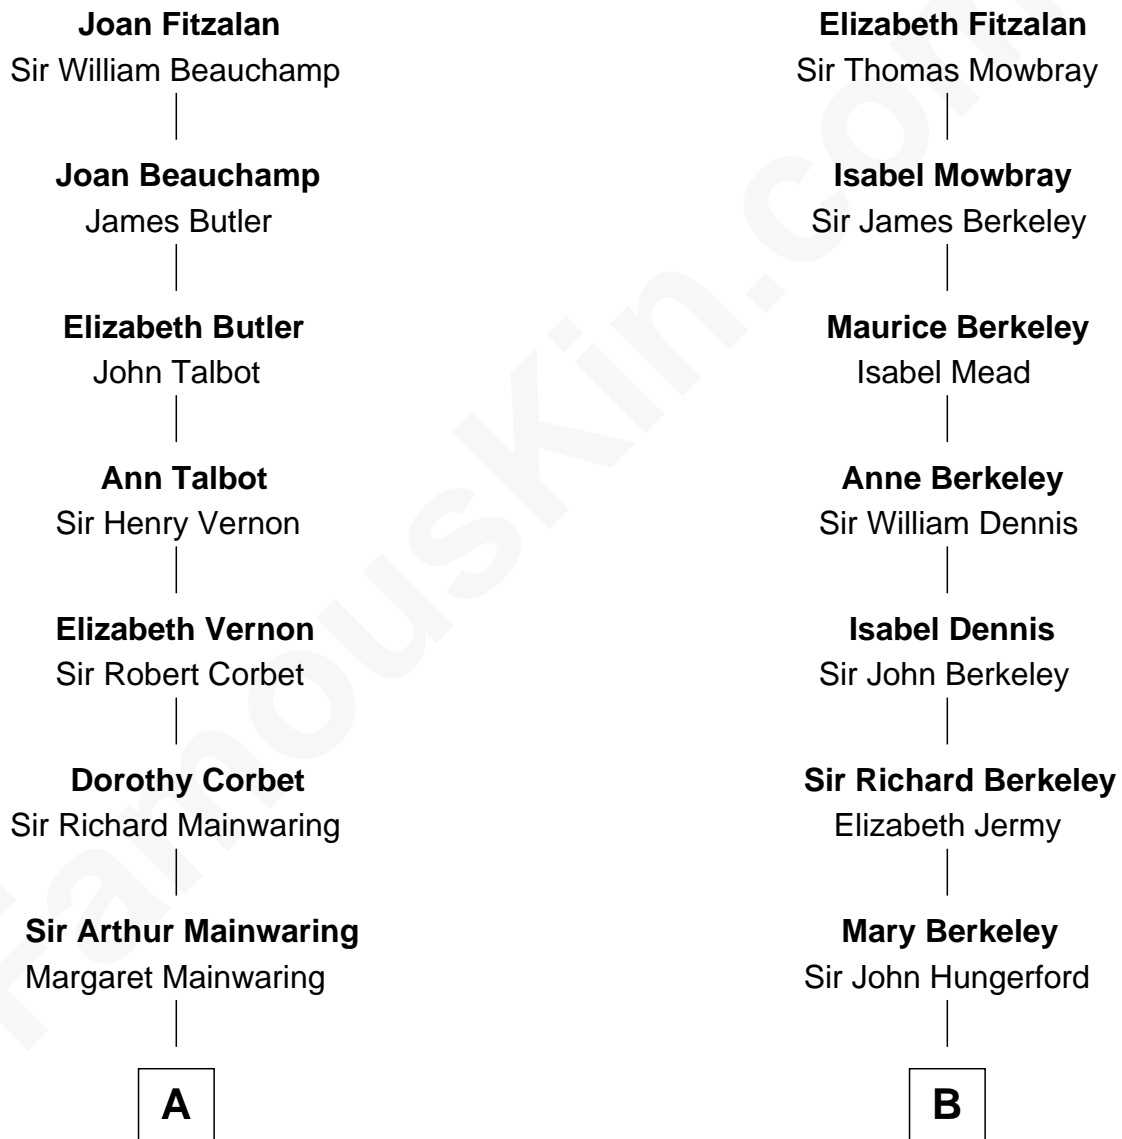

FamousKin.com Relationship Chart of

Lizzie Borden

Accused Murderess

18th cousin 1 time removed of

Warren Buffett

Chairman & CEO, Berkshire Hathaway

Sir Richard Fitzalan

Elizabeth de Bohun

C

Sarah Anthony Morse
Andrew Jackson Borden

Lizzie Borden
Accused Murderess

D

Stella Frances Barber
John Ammon Stahl

Leila Stahl
Howard Homan Buffett

Warren Buffett
Chairman & CEO, Berkshire Hathaway

FamousKin.com