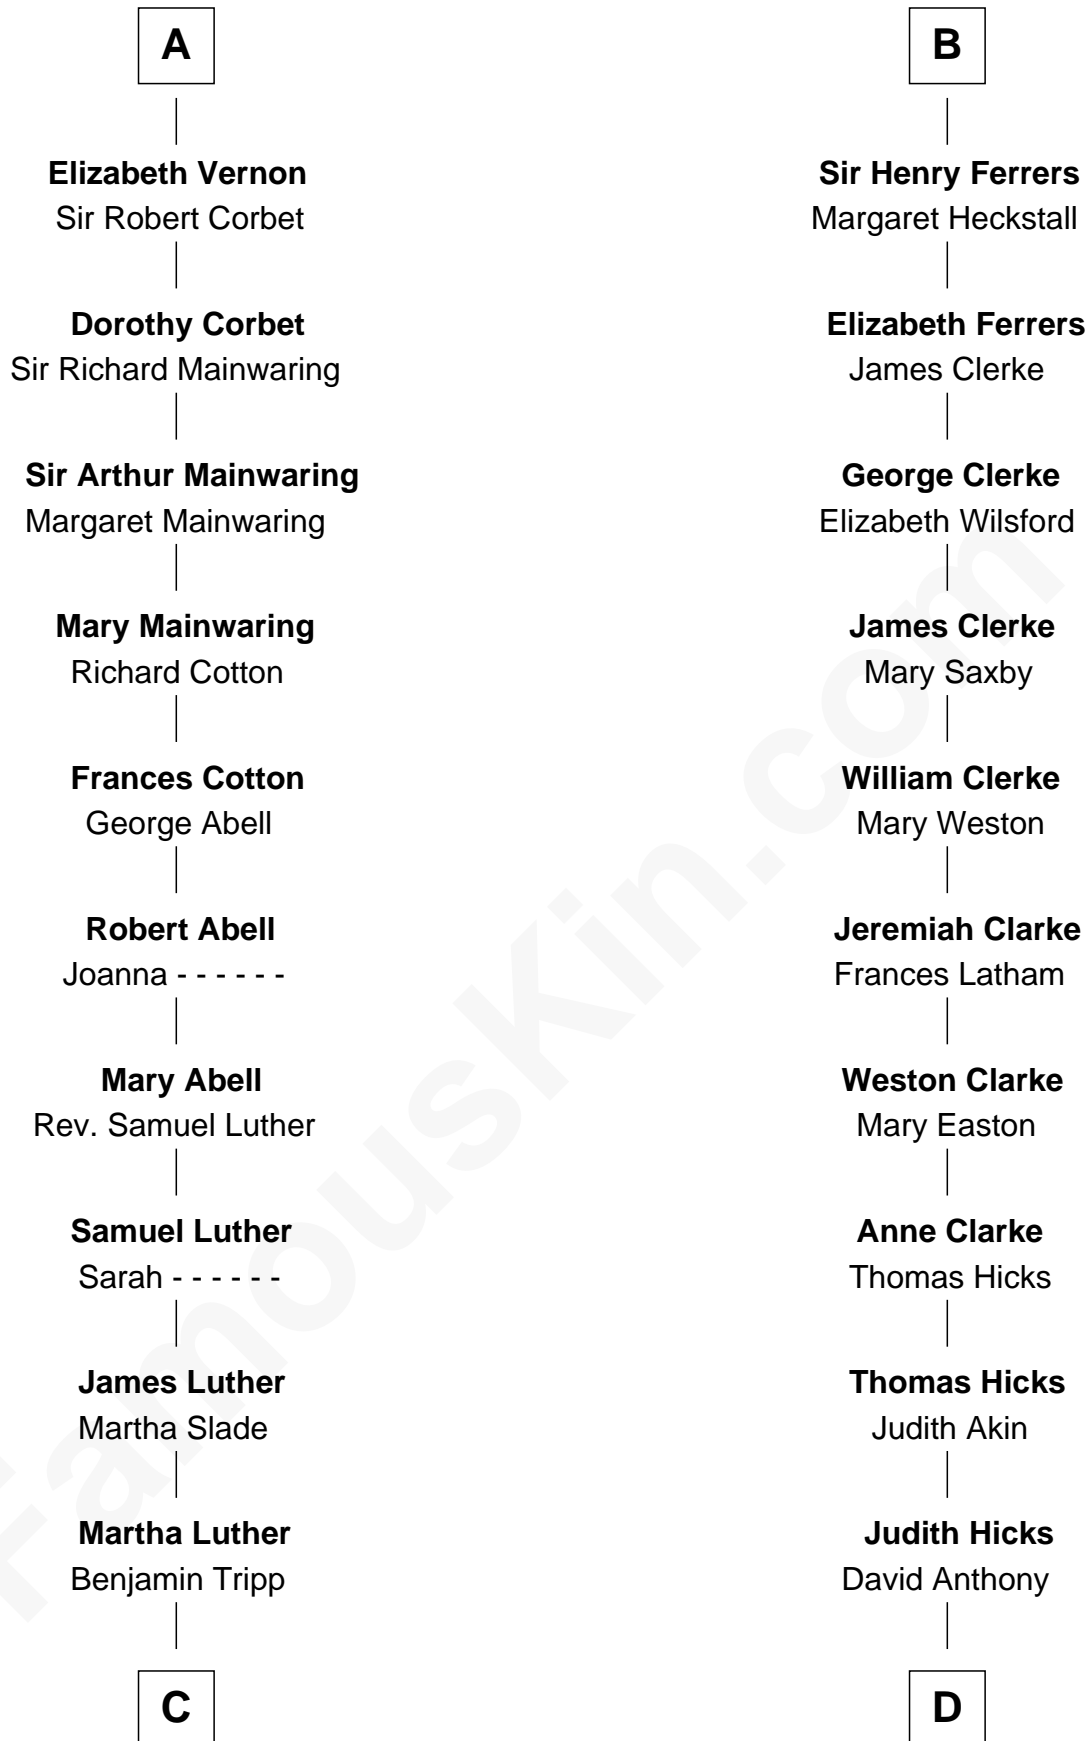

# FamousKin.com Relationship Chart of

**Lizzie Borden**

*Accused Murderess*

19th cousin 2 times removed of

**Susan B. Anthony**

*Women's Rights Advocate*

**C**

**Susanna Tripp**  
John Vinnicum

**Sarah L. Vinnicum**  
Joseph Morse

**Anthony Morse**  
Rhoda Morrison

**Sarah Anthony Morse**  
Andrew Jackson Borden

**Lizzie Borden**  
*Accused Murderess*

**D**

**Humphrey Anthony**  
Hannah Lapham

**Daniel Anthony**  
Lucy Read

**Susan B. Anthony**  
*Women's Rights Advocate*

FamousKin.com