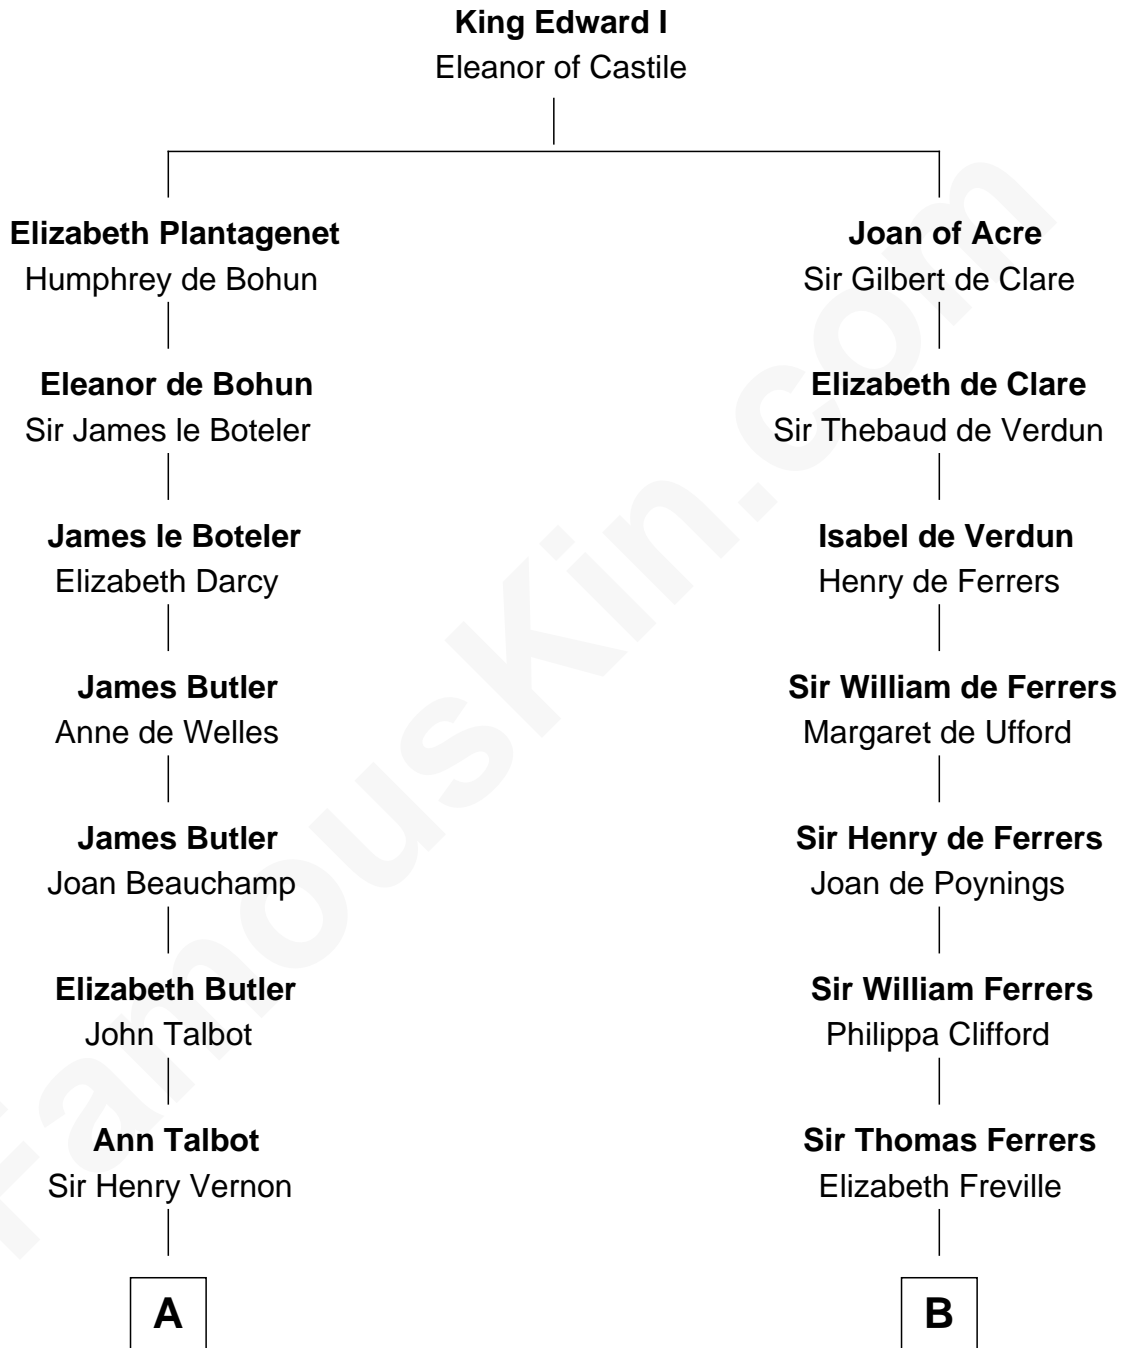

# FamousKin.com Relationship Chart of

**Lizzie Borden**

*Accused Murderess*

19th cousin 2 times removed of

**Susan B. Anthony**

*Women's Rights Advocate*

**C**

**Susanna Tripp**  
John Vinnicum

**Sarah L. Vinnicum**  
Joseph Morse

**Anthony Morse**  
Rhoda Morrison

**Sarah Anthony Morse**  
Andrew Jackson Borden

**Lizzie Borden**  
*Accused Murderess*

**D**

**Humphrey Anthony**  
Hannah Lapham

**Daniel Anthony**  
Lucy Read

**Susan B. Anthony**  
*Women's Rights Advocate*

FamousKin.com