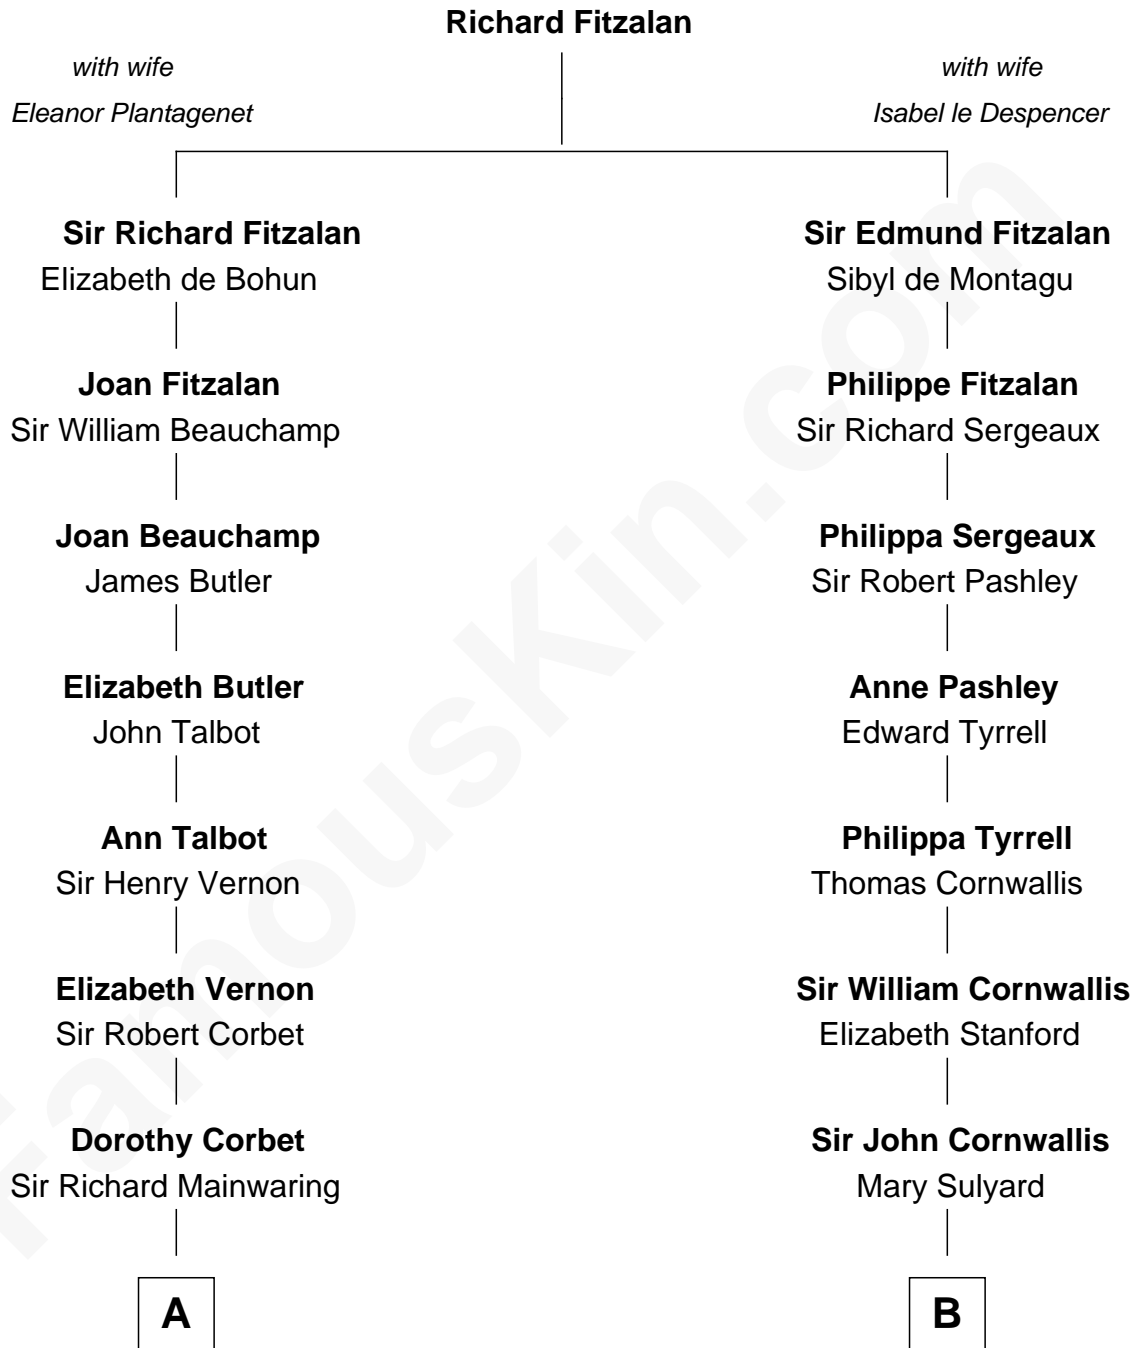

# FamousKin.com Relationship Chart of

**Lizzie Borden**

*Accused Murderess*

17th cousin 2 times removed of

**Susan B. Anthony**

*Women's Rights Advocate*

**C**

—  
**Anthony Morse**

Rhoda Morrison

—  
**Sarah Anthony Morse**

Andrew Jackson Borden

—  
**Lizzie Borden**

*Accused Murderess*

FamousKin.com