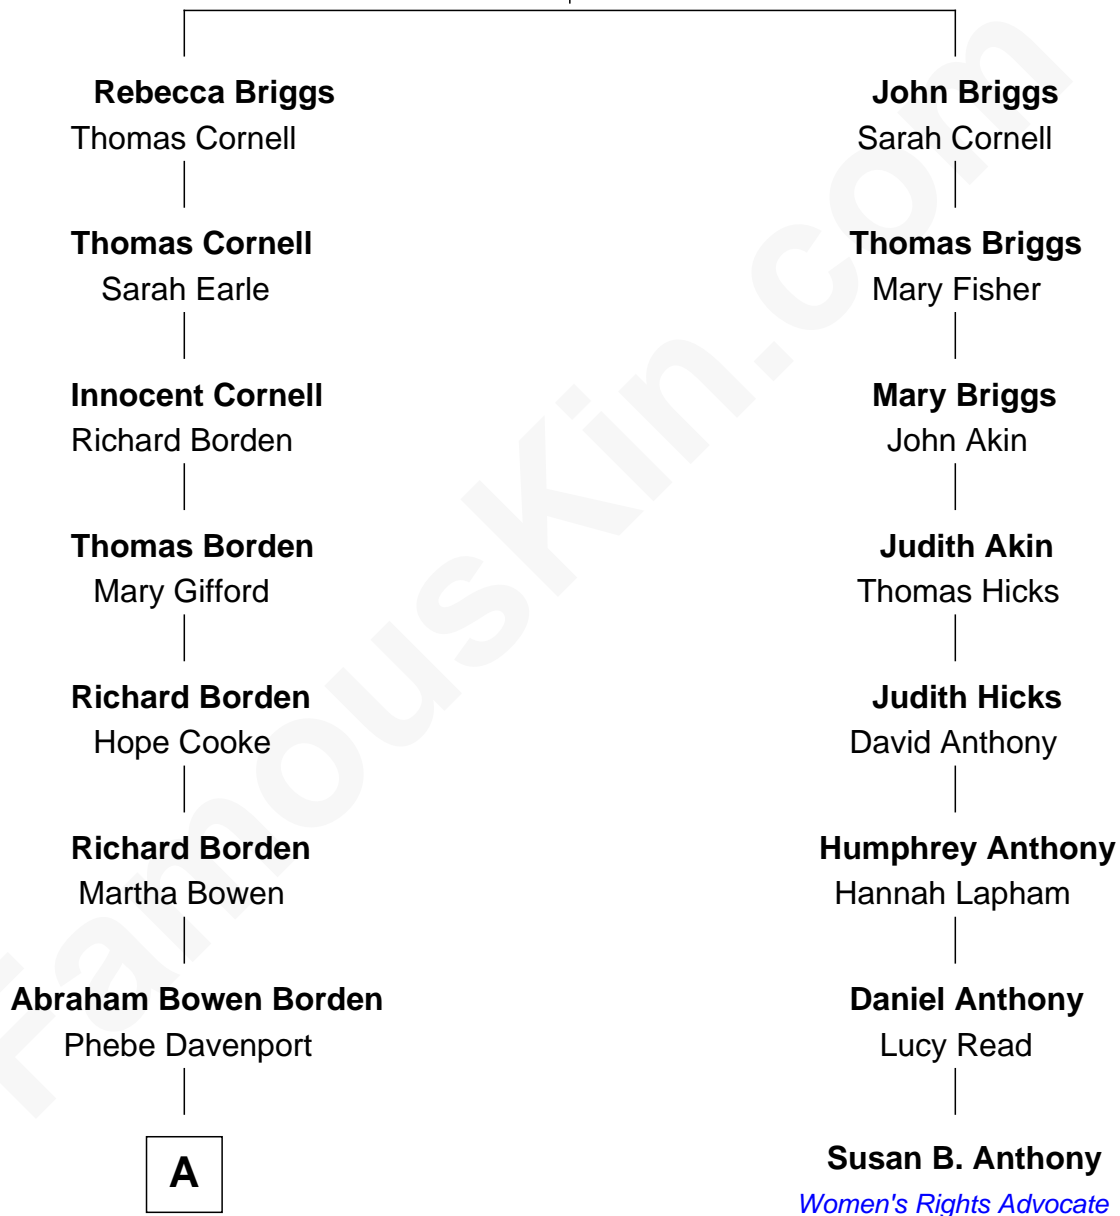

# FamousKin.com Relationship Chart of

**Lizzie Borden**

*Accused Murderess*

7th cousin 1 time removed of

**Susan B. Anthony**

*Women's Rights Advocate*

Henry Briggs

A

Andrew Jackson Borden

Sarah Anthony Morse

Lizzie Borden

*Accused Murderess*

FamousKin.com