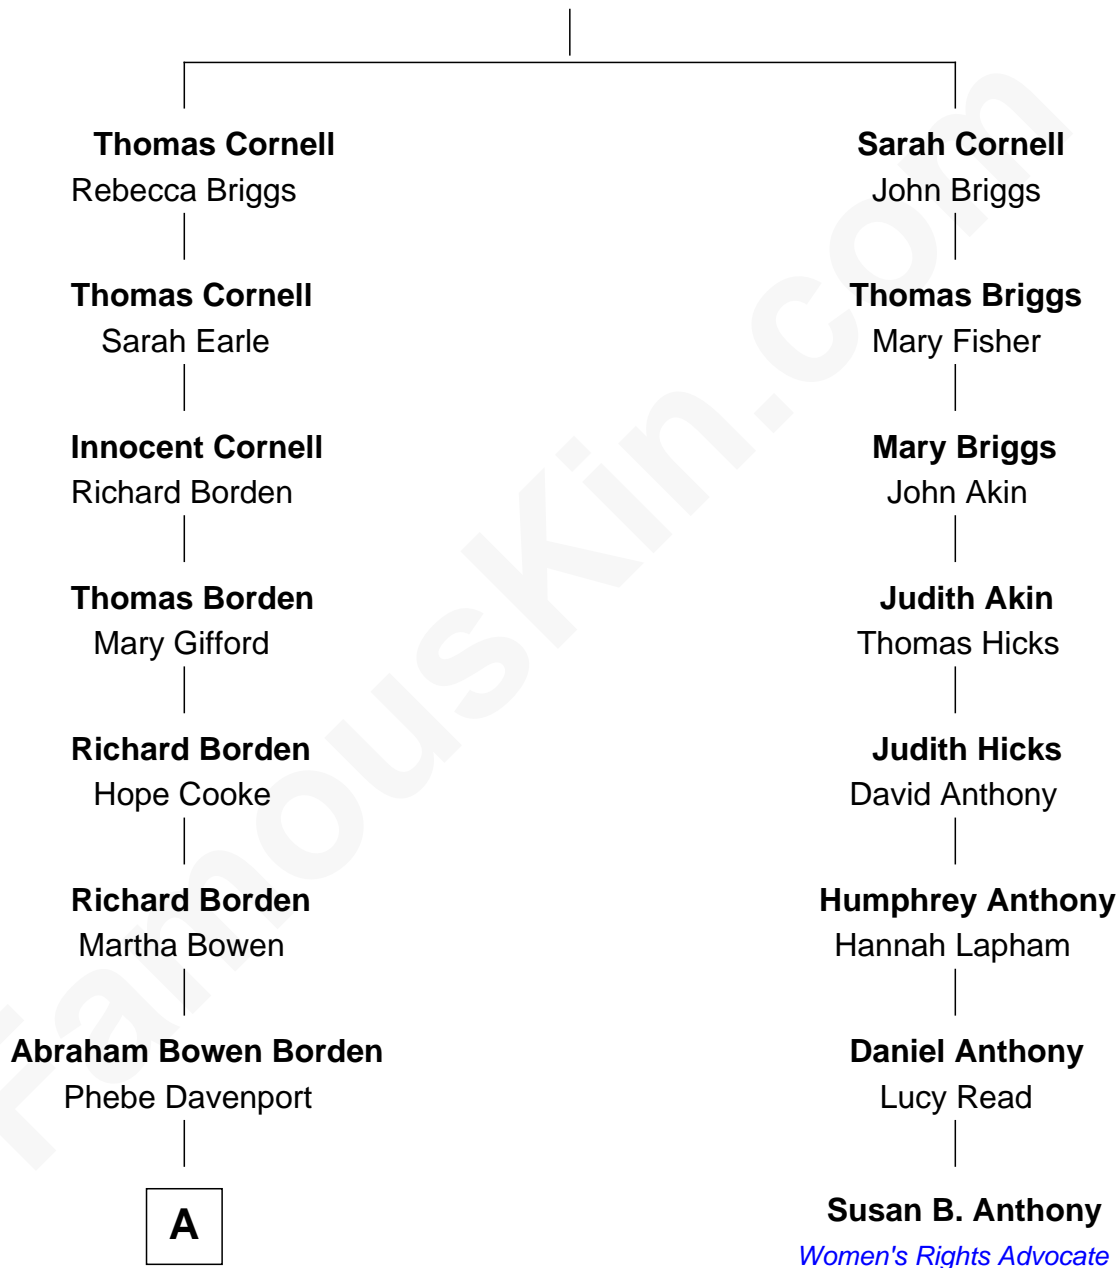

# FamousKin.com Relationship Chart of

**Lizzie Borden**

*Accused Murderess*

7th cousin 1 time removed of

**Susan B. Anthony**

*Women's Rights Advocate*

----- Cornell

-----

A

Andrew Jackson Borden

Sarah Anthony Morse

Lizzie Borden

*Accused Murderess*

FamousKin.com