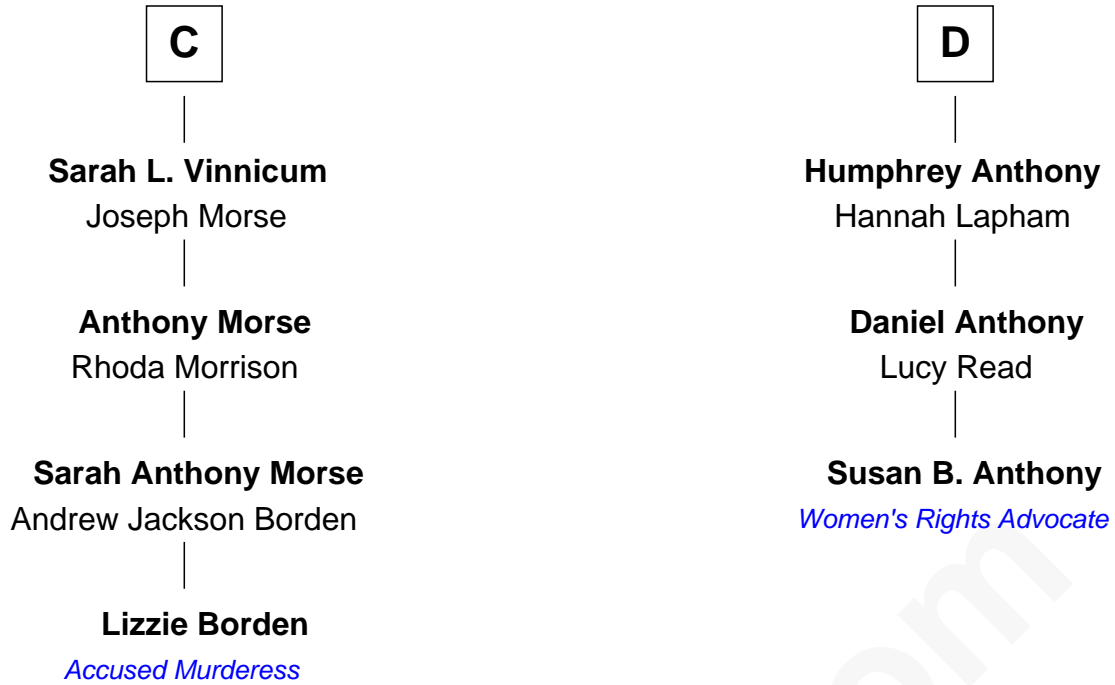

FamousKin.com Relationship Chart of

Lizzie Borden

Accused Murderess

19th cousin 1 time removed of

Susan B. Anthony

Women's Rights Advocate

Sir Hugh le Despencer

Isabella de Beauchamp

Sir John Sutton

Constance Blount

Sir John Sutton

Elizabeth Berkeley

Jane Sutton

Thomas Mainwaring

A

Hugh le Despencer

Eleanor de Clare

Isabel le Despencer

Richard Fitzalan

Sir Edmund Fitzalan

Sibyl de Montagu

Philippe Fitzalan

Sir Richard Sergeaux

Philippa Sergeaux

Sir Robert Pashley

Anne Pashley

Edward Tyrrell

Philippa Tyrrell

Thomas Cornwallis

B

FamousKin.com