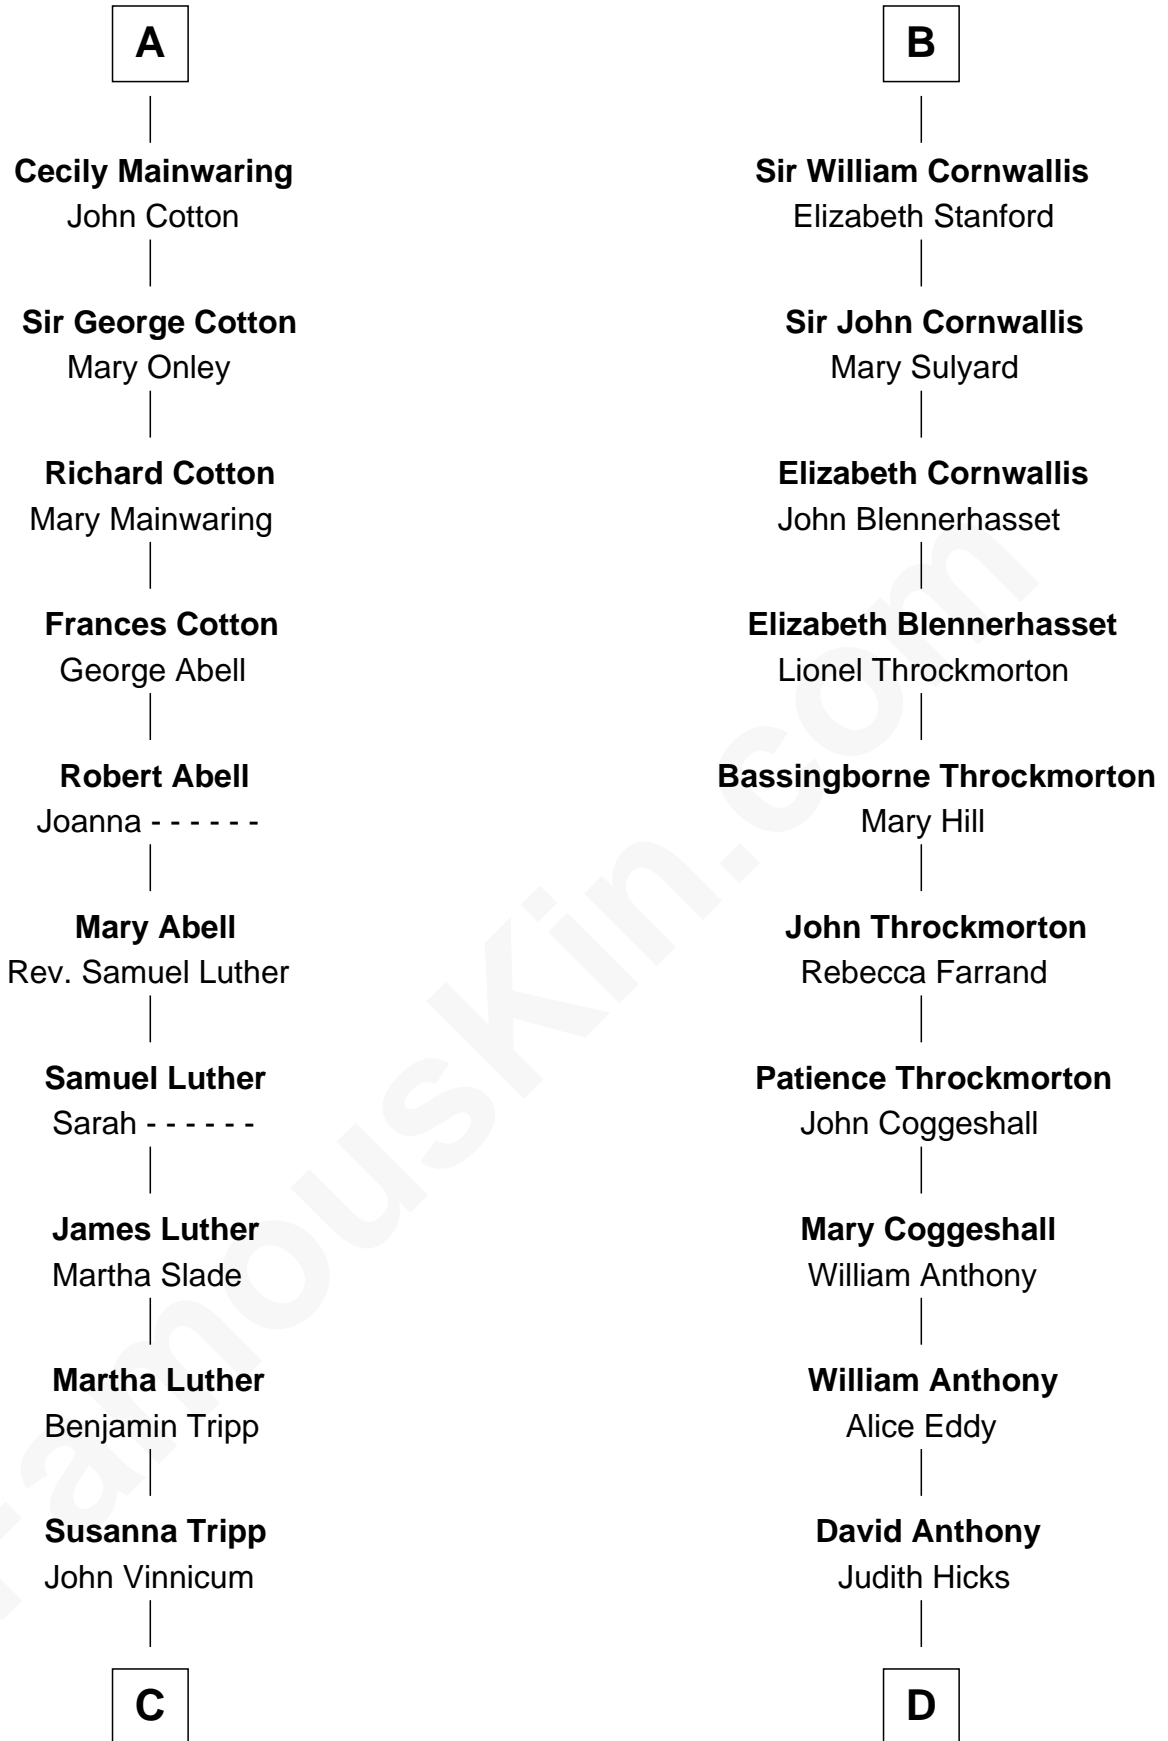

FamousKin.com Relationship Chart of

Lizzie Borden

Accused Murderess

19th cousin 1 time removed of

Susan B. Anthony

Women's Rights Advocate

Sir Hugh le Despencer

Isabella de Beauchamp

Sir Philip le Despencer

Margaret de Goushill

Sir Philip le Despencer

Joan de Cobham

Sir Philip le Despencer

Elizabeth - - - - -

Alice le Despenser

Sir John Sutton

Eleanor de Clare

Isabel le Despencer

Richard Fitzalan

Sir Edmund Fitzalan

Sibyl de Montagu

Philippe Fitzalan

Sir Richard Sergeaux

Philippa Sergeaux

Sir Robert Pashley

Anne Pashley

Edward Tyrrell

Philippa Tyrrell

Thomas Cornwallis

B

FamousKin.com