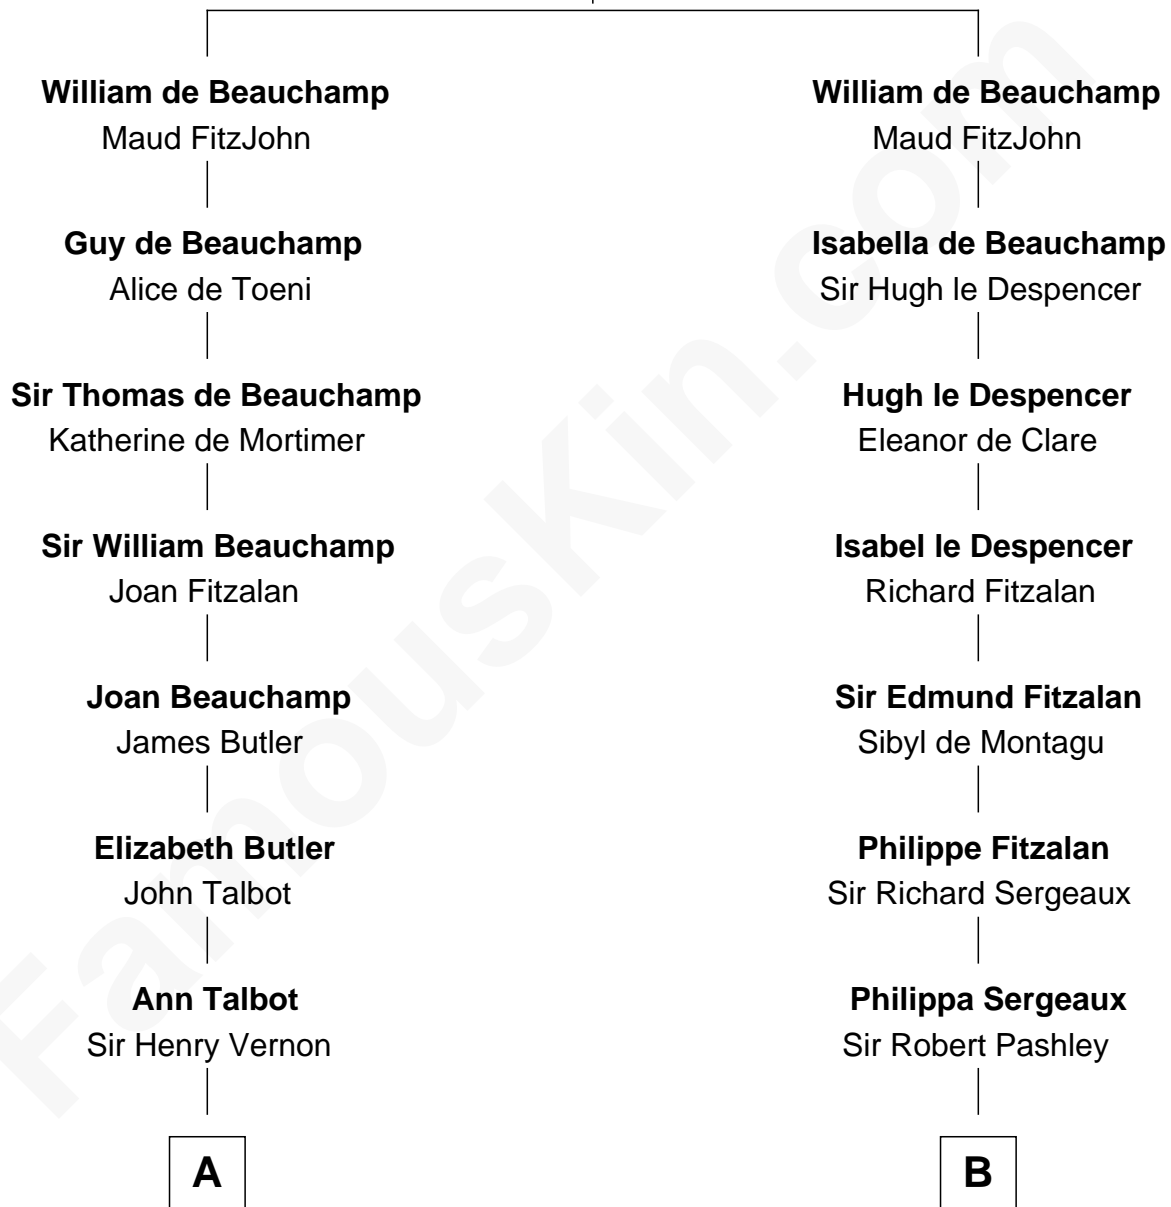

FamousKin.com Relationship Chart of

Lizzie Borden

Accused Murderess

21st cousin of

Susan B. Anthony

Women's Rights Advocate

Sir William de Beauchamp

Isabel Mauduit

C

Susanna Tripp

John Vinnicum

Sarah L. Vinnicum

Joseph Morse

Anthony Morse

Rhoda Morrison

Sarah Anthony Morse

Andrew Jackson Borden

Lizzie Borden

Accused Murderess

D

William Anthony

Alice Eddy

David Anthony

Judith Hicks