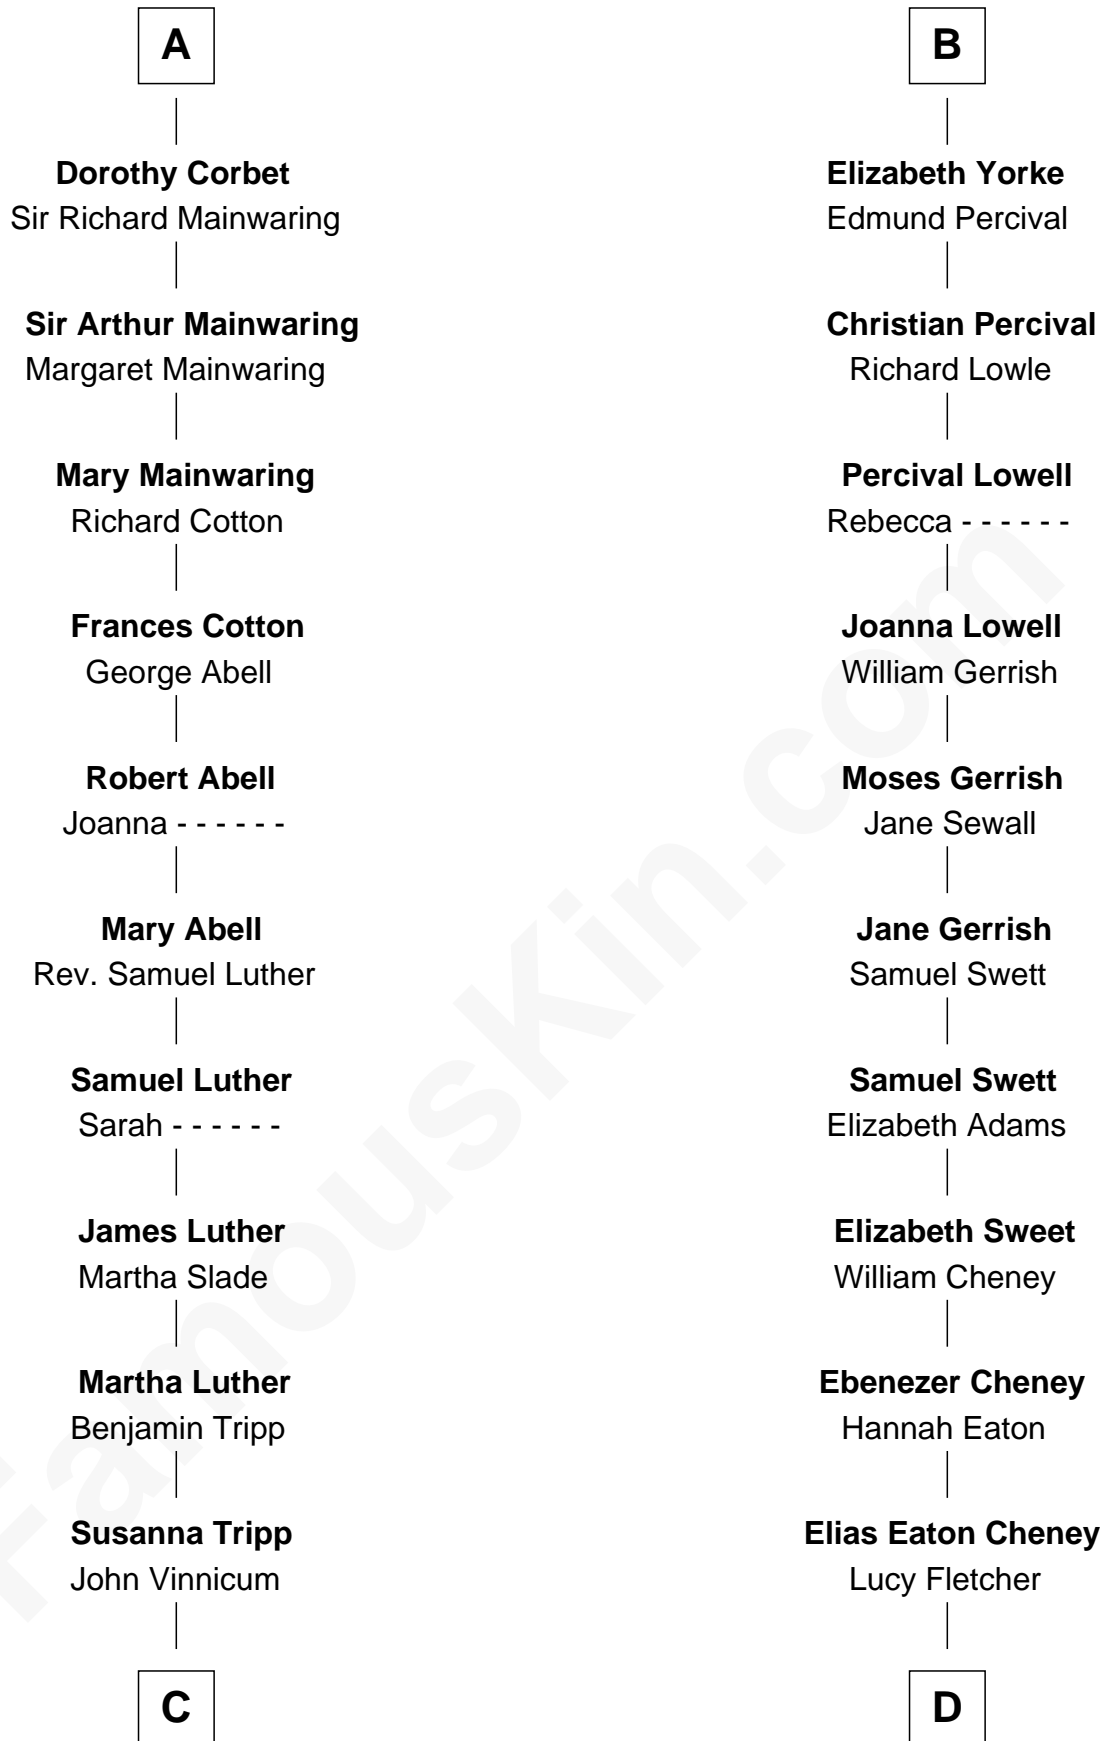

FamousKin.com Relationship Chart of

Lizzie Borden

Accused Murderess

20th cousin of

Dick Cheney

46th U.S. Vice-President

Humphrey de Bohun

Elizabeth Plantagenet

A

Margaret de Bohun
Sir Hugh de Courtnay

Elizabeth de Courtnay
Sir Andrew Luttrell

Sir Hugh Luttrell
Catherine de Beaumont

Sir John Luttrell
Margaret Touchet

Sir James Luttrell
Elizabeth Courtnay

Sir Hugh Luttrell
Margaret Hill

Eleanor Luttrell
Roger Yorke

B

C

Sarah L. Vinnicum

Joseph Morse

Anthony Morse

Rhoda Morrison

Sarah Anthony Morse

Andrew Jackson Borden

Lizzie Borden

Accused Murderess

D

Samuel Fletcher Cheney

Ella A. Phillips

Thomas Herbert Cheney

Margaret E. Tyler