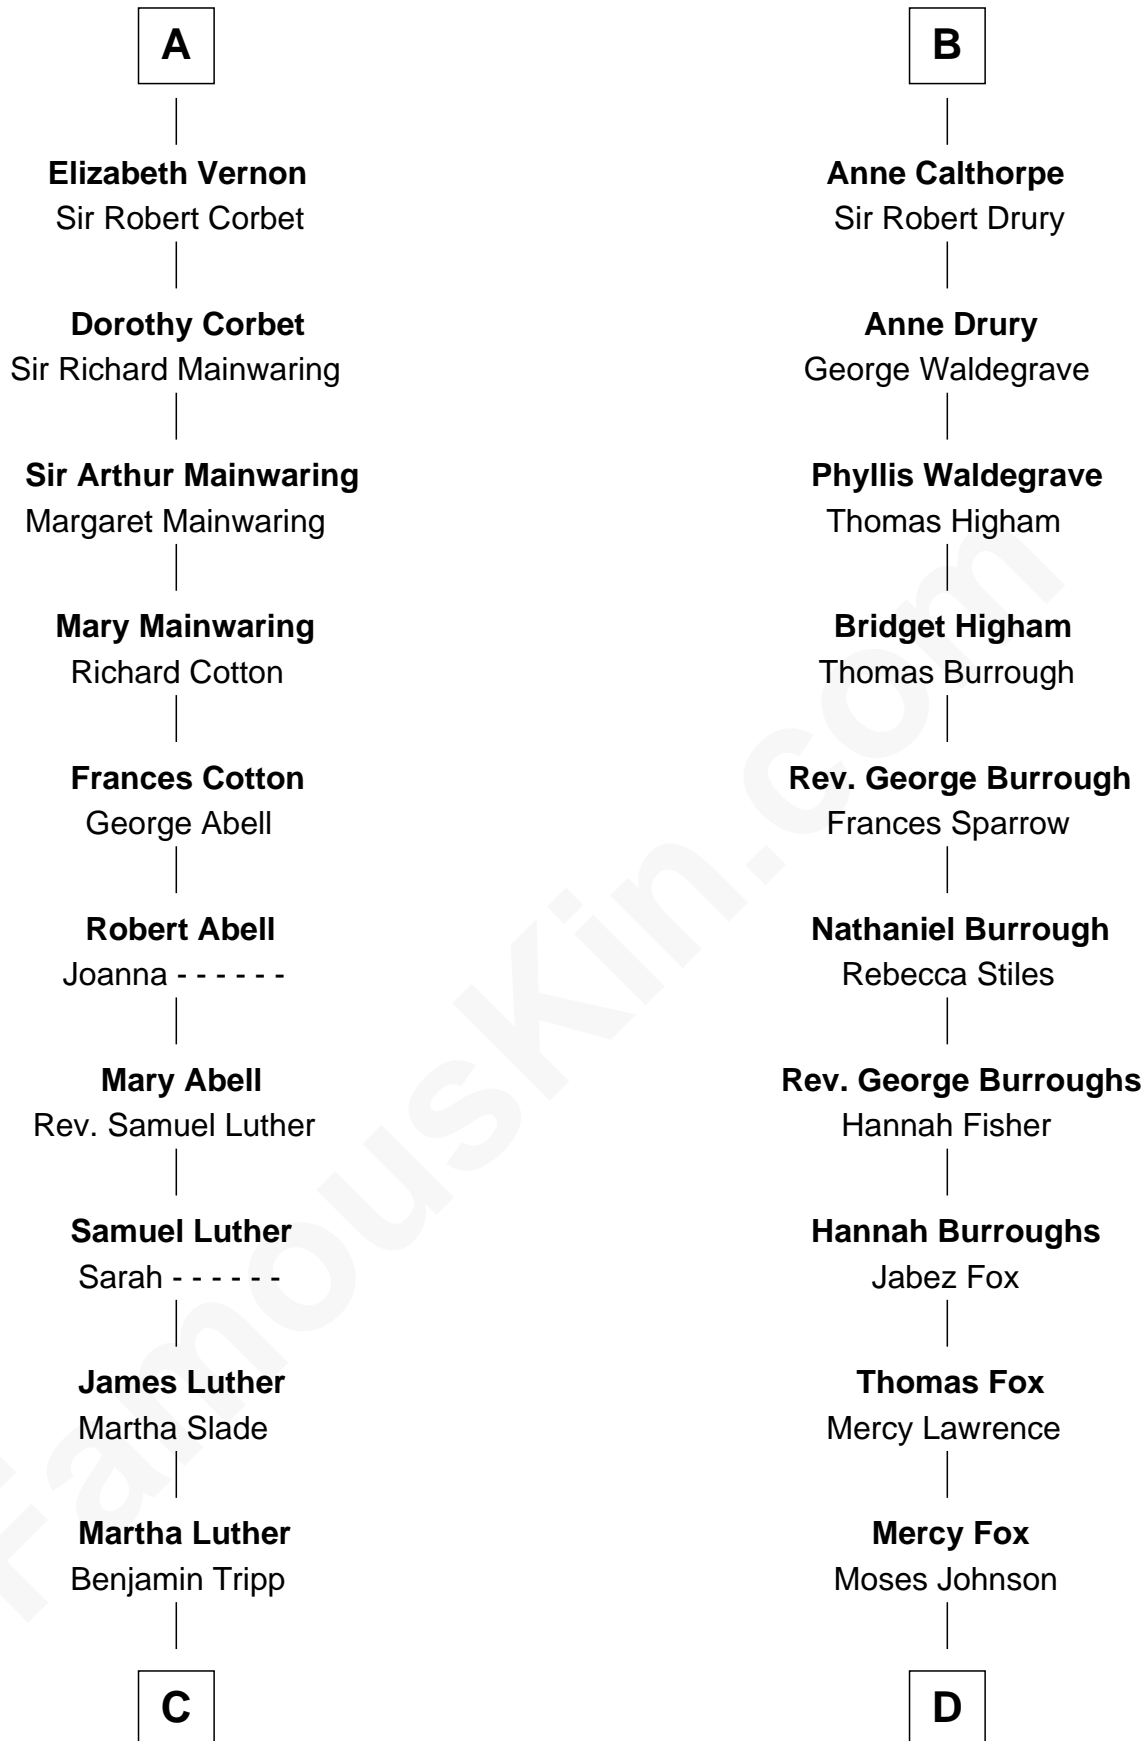

FamousKin.com Relationship Chart of

Lizzie Borden

Accused Murderess

21st cousin of

Walt Disney

Co-Founder of The Walt Disney Company

C

Susanna Tripp

John Vinnicum

Sarah L. Vinnicum

Joseph Morse

Anthony Morse

Rhoda Morrison

Sarah Anthony Morse

Andrew Jackson Borden

Lizzie Borden

Accused Murderess

D

Fanny Johnson

John Call

Eber Call

Violette Lawrence

Charles Call

Henrietta Gross