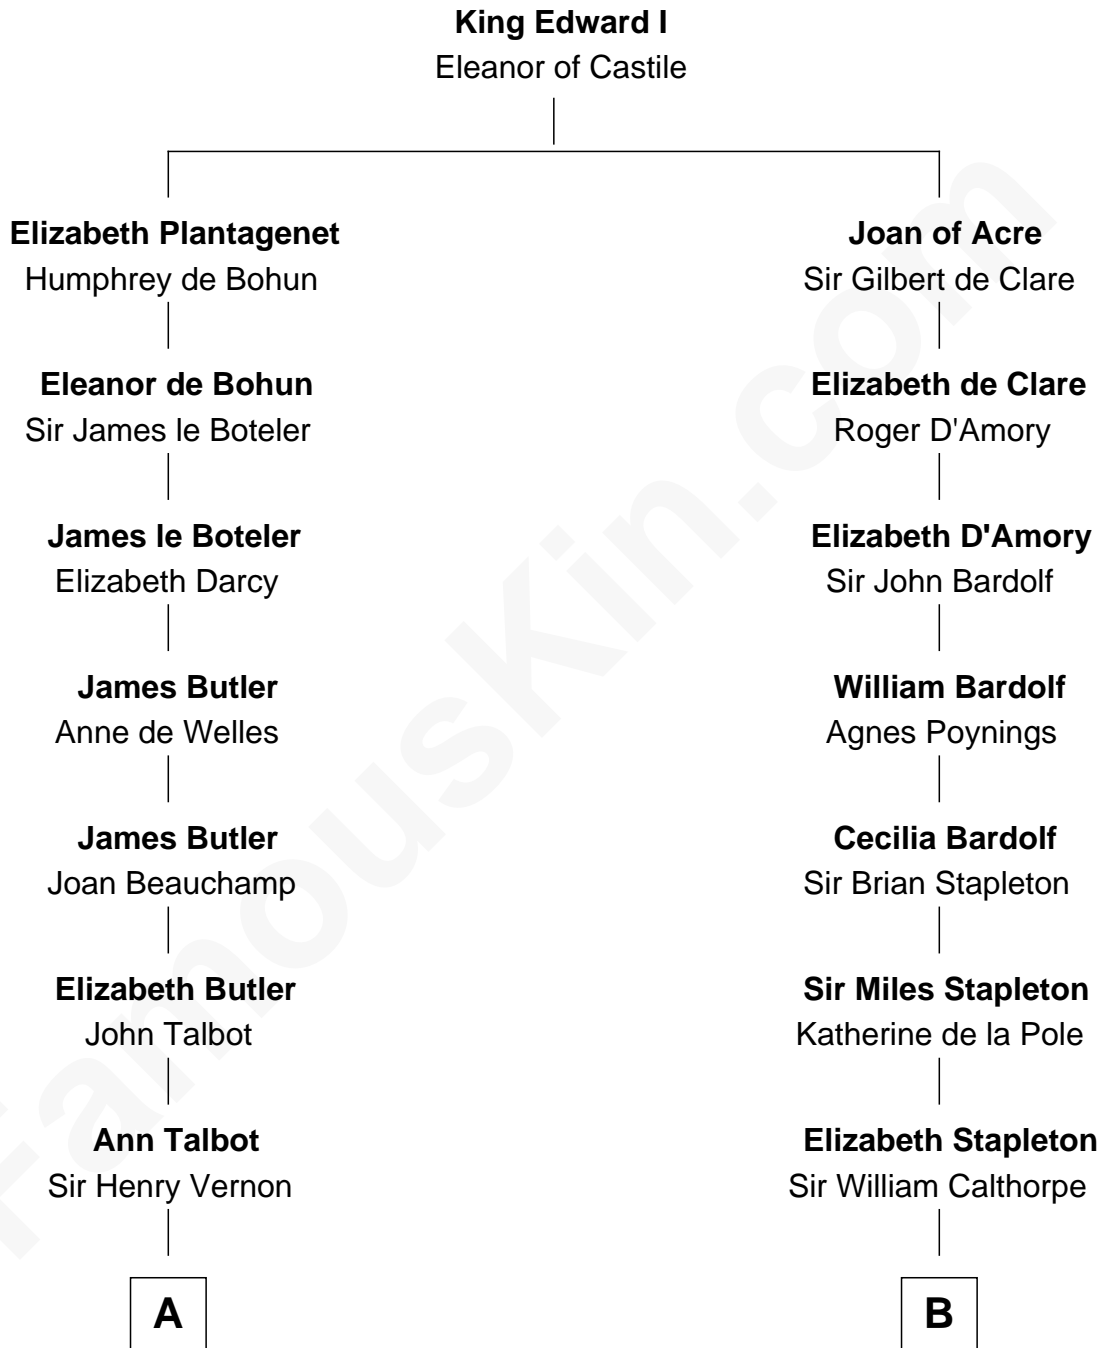

FamousKin.com Relationship Chart of

Lizzie Borden

Accused Murderess

21st cousin of

Walt Disney

Co-Founder of The Walt Disney Company

C

Susanna Tripp

John Vinnicum

Sarah L. Vinnicum

Joseph Morse

Anthony Morse

Rhoda Morrison

Sarah Anthony Morse

Andrew Jackson Borden

Lizzie Borden

Accused Murderess

D

Fanny Johnson

John Call

Eber Call

Violette Lawrence

Charles Call

Henrietta Gross