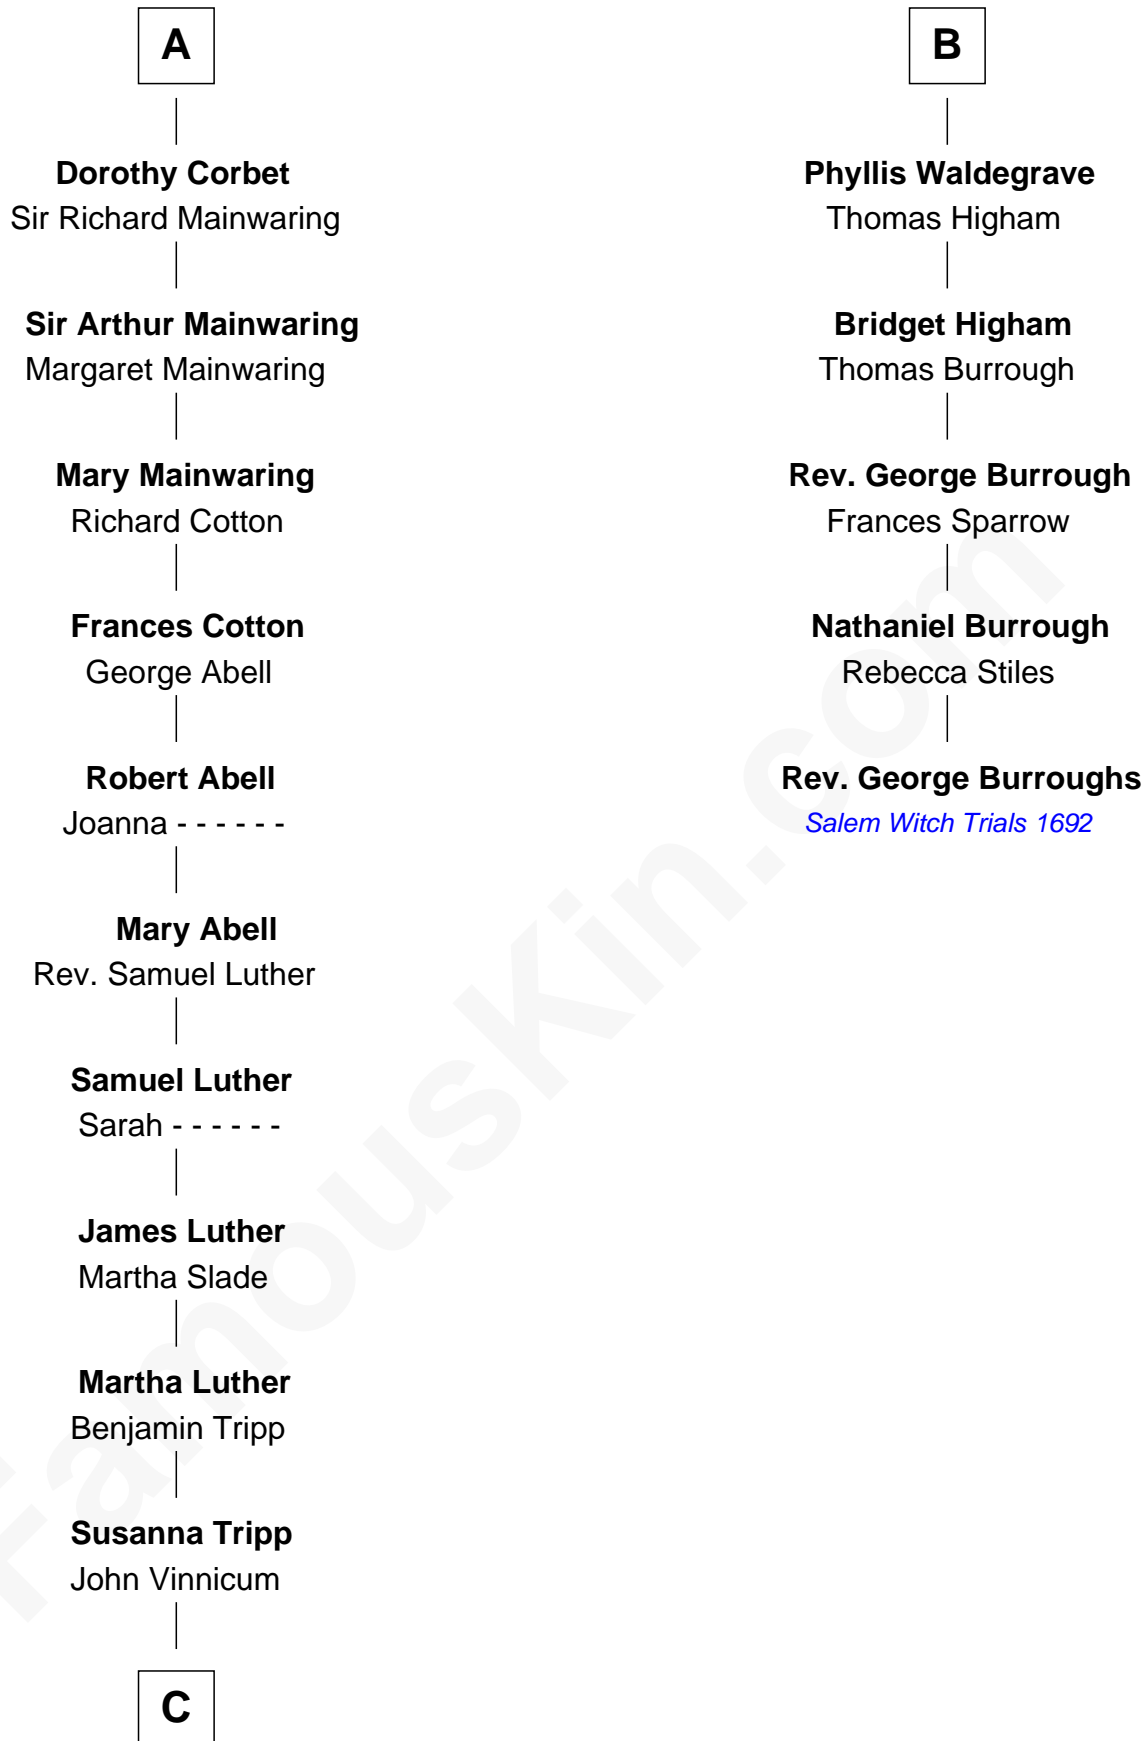

FamousKin.com Relationship Chart of

Lizzie Borden

Accused Murderess

11th cousin 9 times removed of

Rev. George Burroughs

Executed for Witchcraft, Salem 1692

Bartholomew de Badlesmere

Margaret de Clare

Sir John de Tibetot

Sir Robert de Tibetot

Margaret Deincourt

Elizabeth de Tibetot

Sir Philip le Despencer

Margery Despencer

Sir Roger Wentworth

Henry Wentworth

Elizabeth Howard

Margery Wentworth

Sir William Waldegrave

George Waldegrave

Anne Drury

B

C

—
Sarah L. Vinnicum

Joseph Morse

—
Anthony Morse

Rhoda Morrison

—
Sarah Anthony Morse

Andrew Jackson Borden

—
Lizzie Borden

Accused Murderess

FamousKin.com