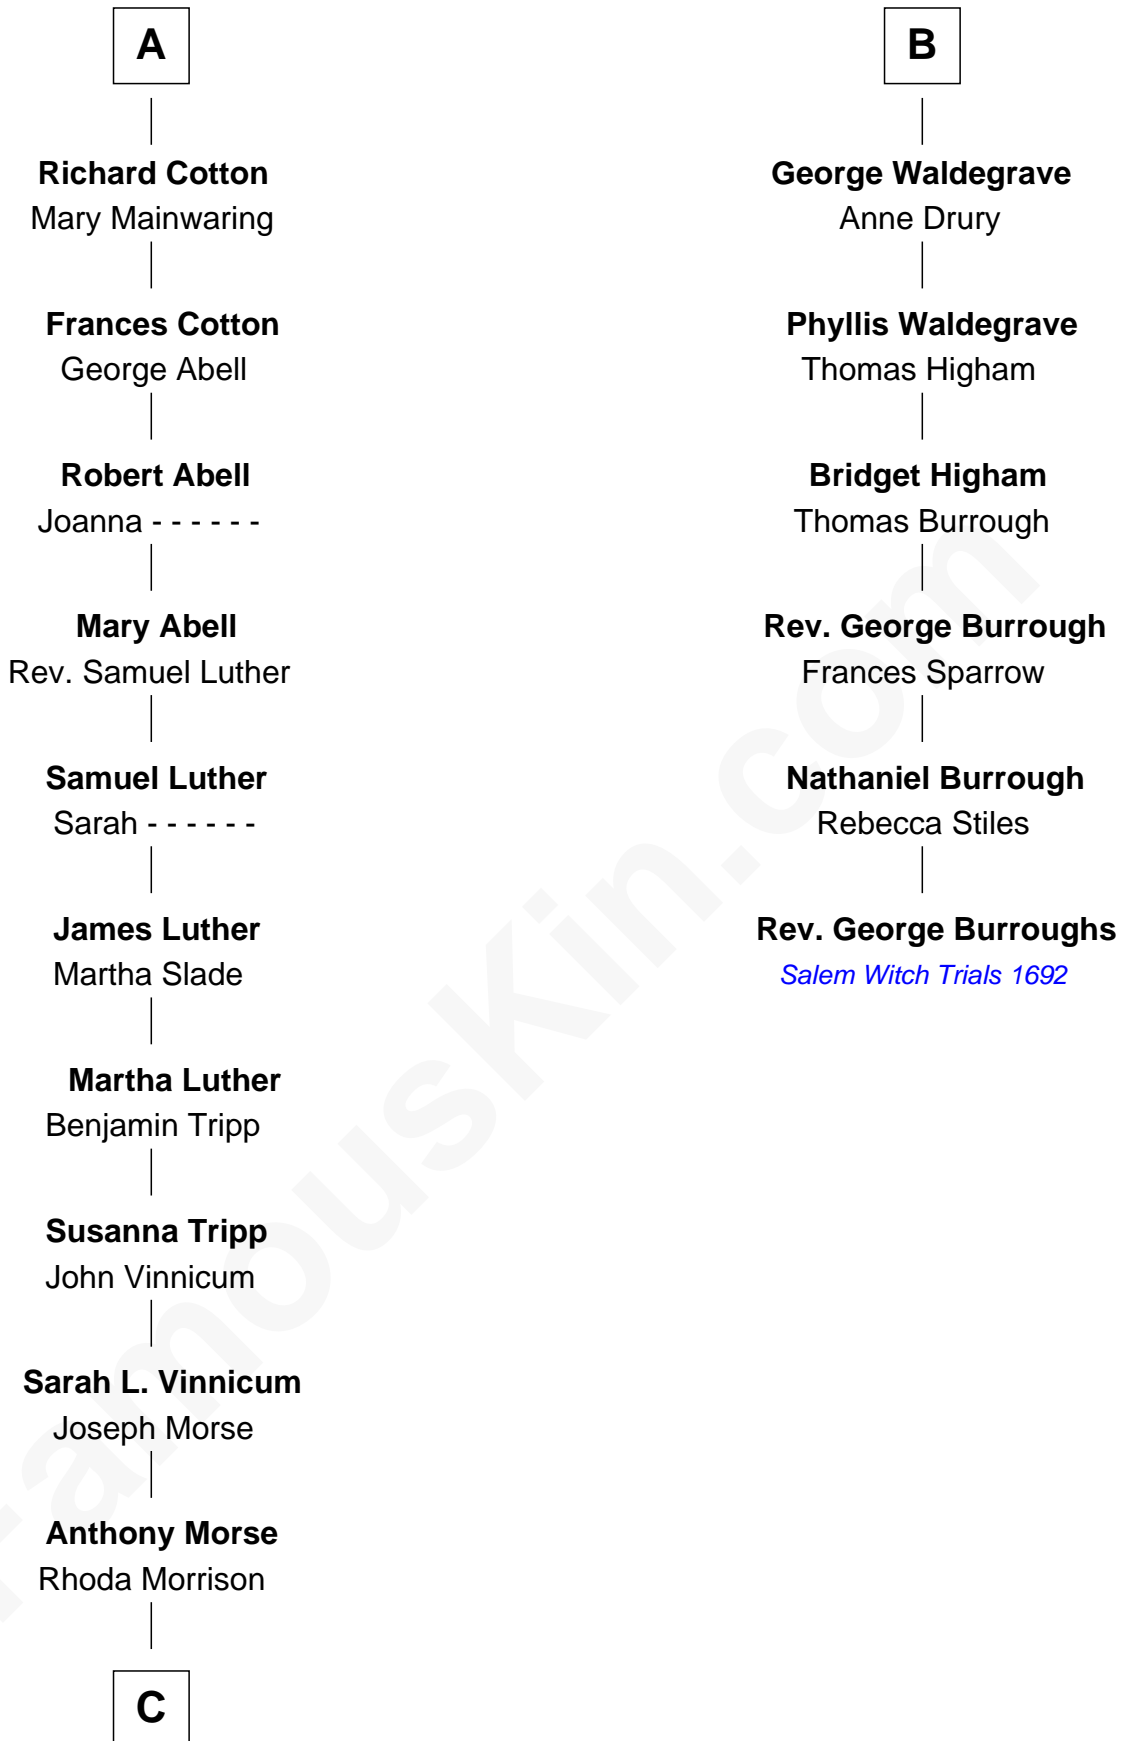

# FamousKin.com Relationship Chart of

**Lizzie Borden**

*Accused Murderess*

12th cousin 6 times removed of

**Rev. George Burroughs**

*Executed for Witchcraft, Salem 1692*

**C**

—  
**Sarah Anthony Morse**  
Andrew Jackson Borden

—  
**Lizzie Borden**  
*Accused Murderess*

FamousKin.com