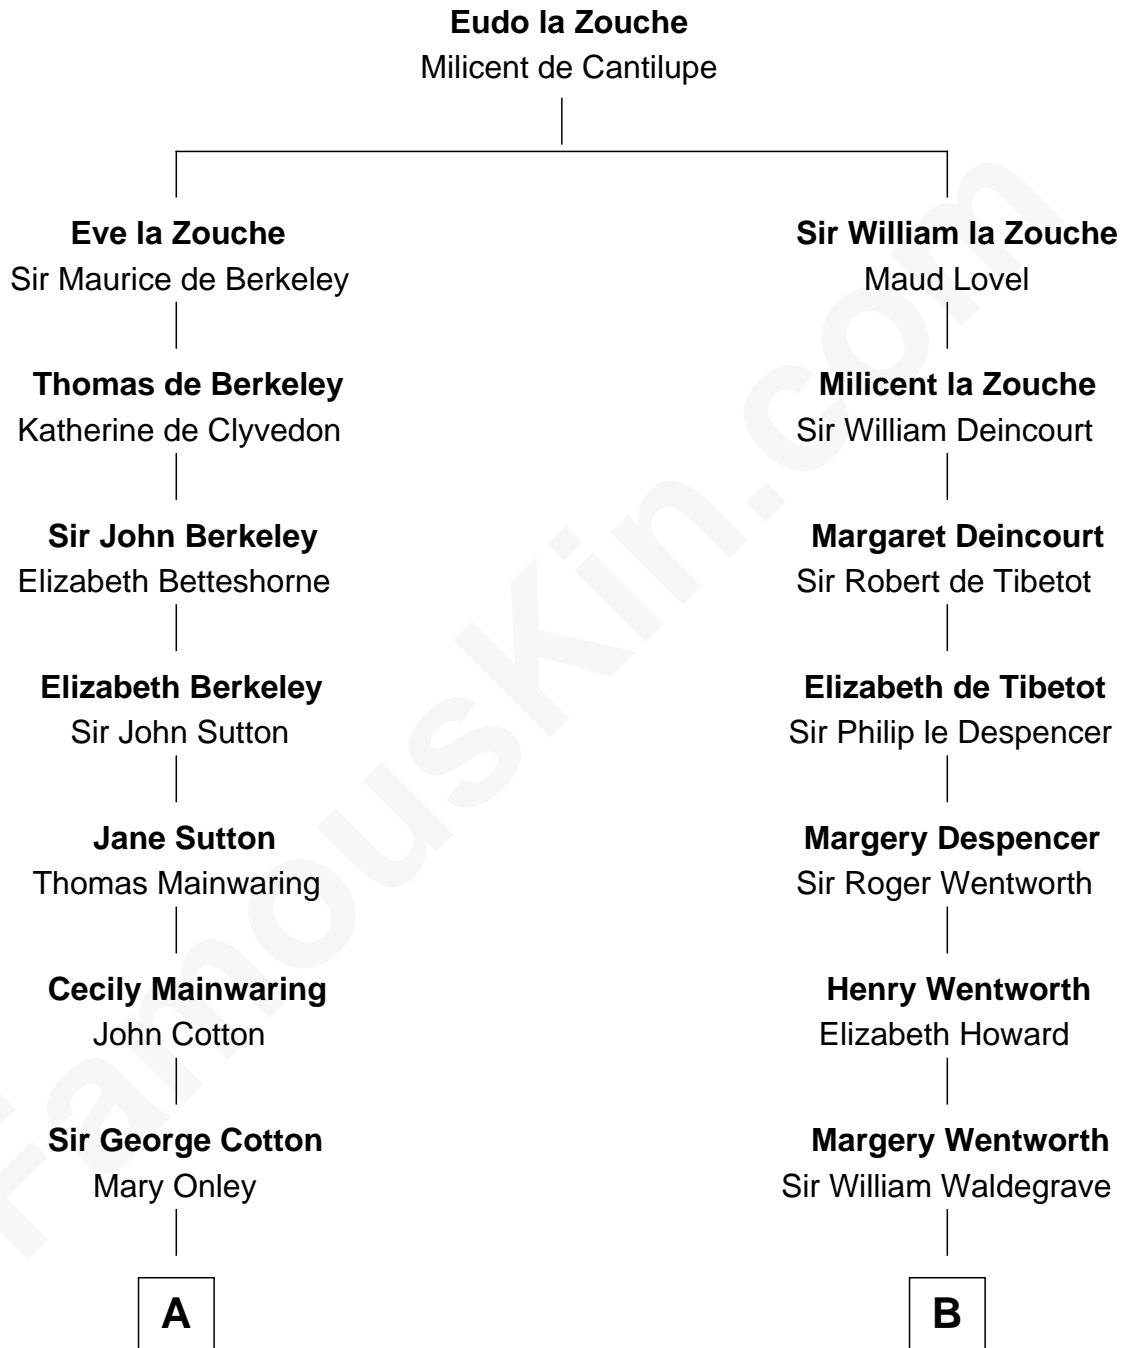

# FamousKin.com Relationship Chart of

**Lizzie Borden**

*Accused Murderess*

12th cousin 6 times removed of

**Rev. George Burroughs**

*Executed for Witchcraft, Salem 1692*

**C**

—  
**Sarah Anthony Morse**  
Andrew Jackson Borden

—  
**Lizzie Borden**  
*Accused Murderess*

FamousKin.com