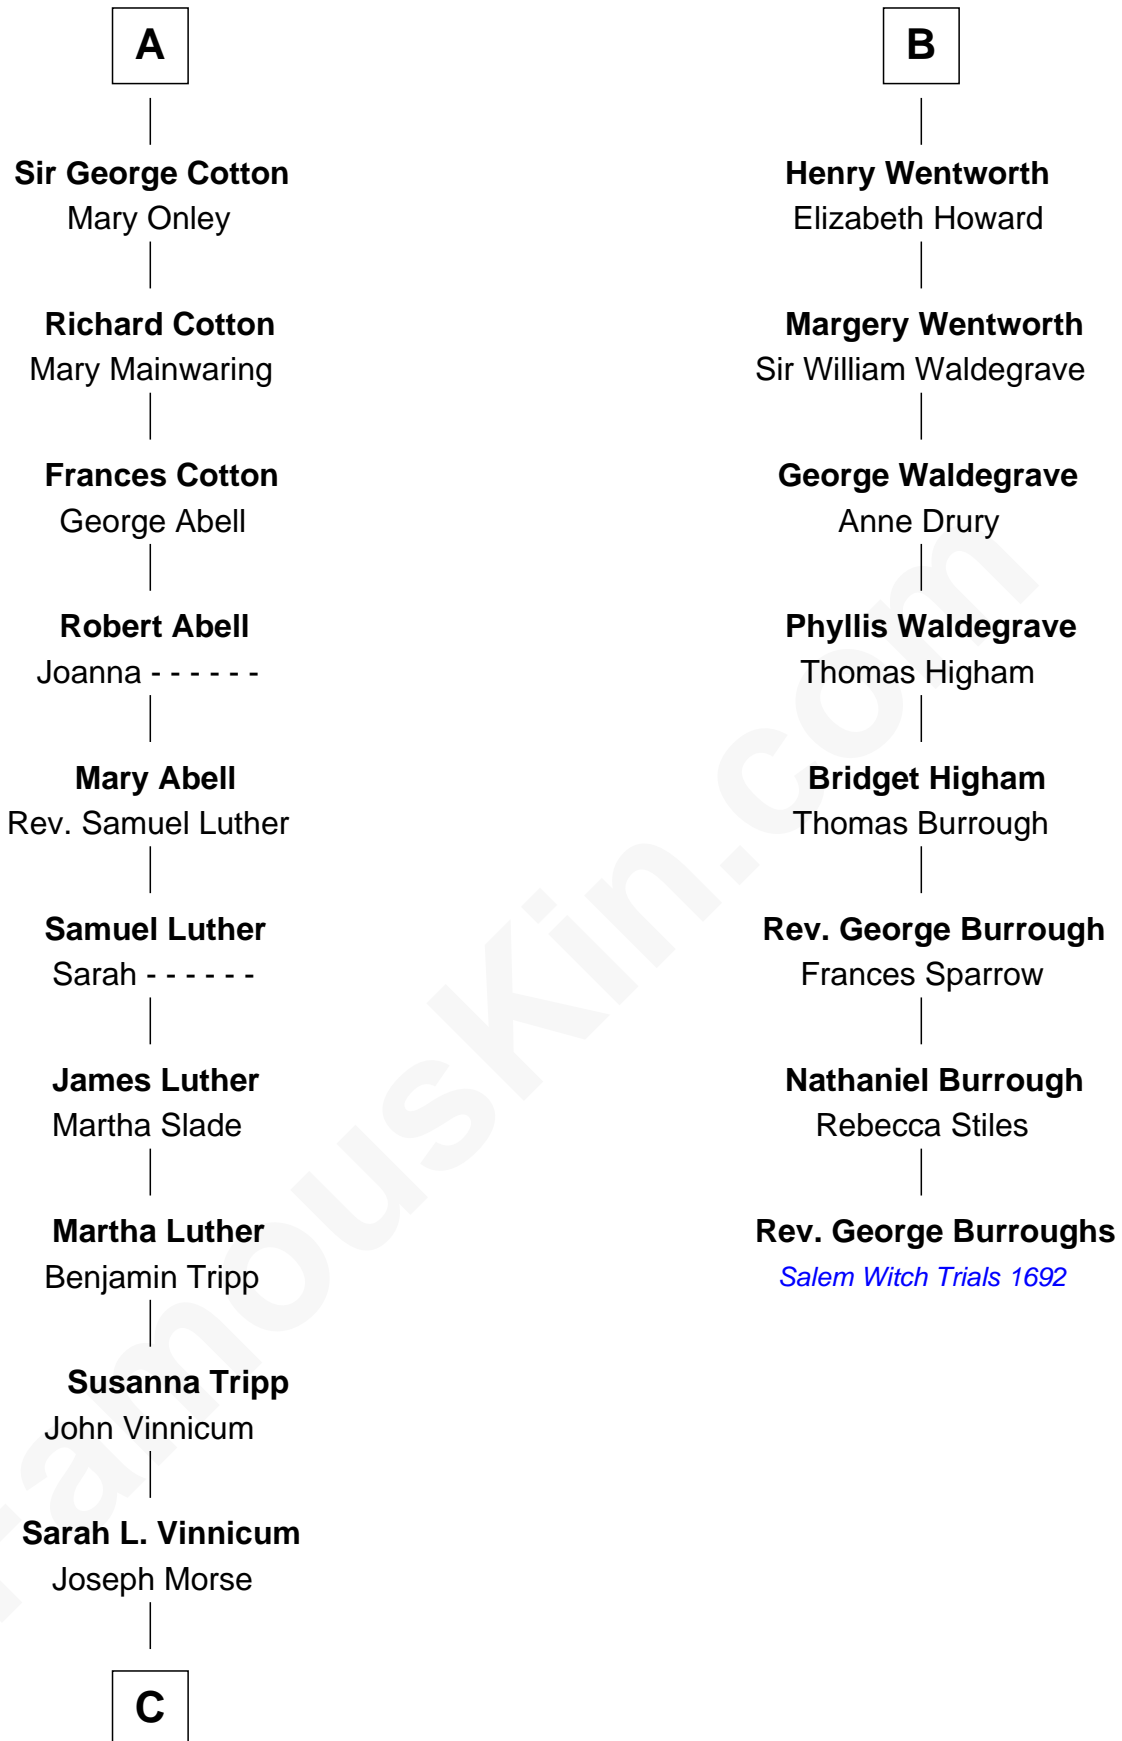

FamousKin.com Relationship Chart of

Lizzie Borden

Accused Murderess

14th cousin 5 times removed of

Rev. George Burroughs

Executed for Witchcraft, Salem 1692

C

—
Anthony Morse

Rhoda Morrison

—
Sarah Anthony Morse

Andrew Jackson Borden

—
Lizzie Borden

Accused Murderess

FamousKin.com