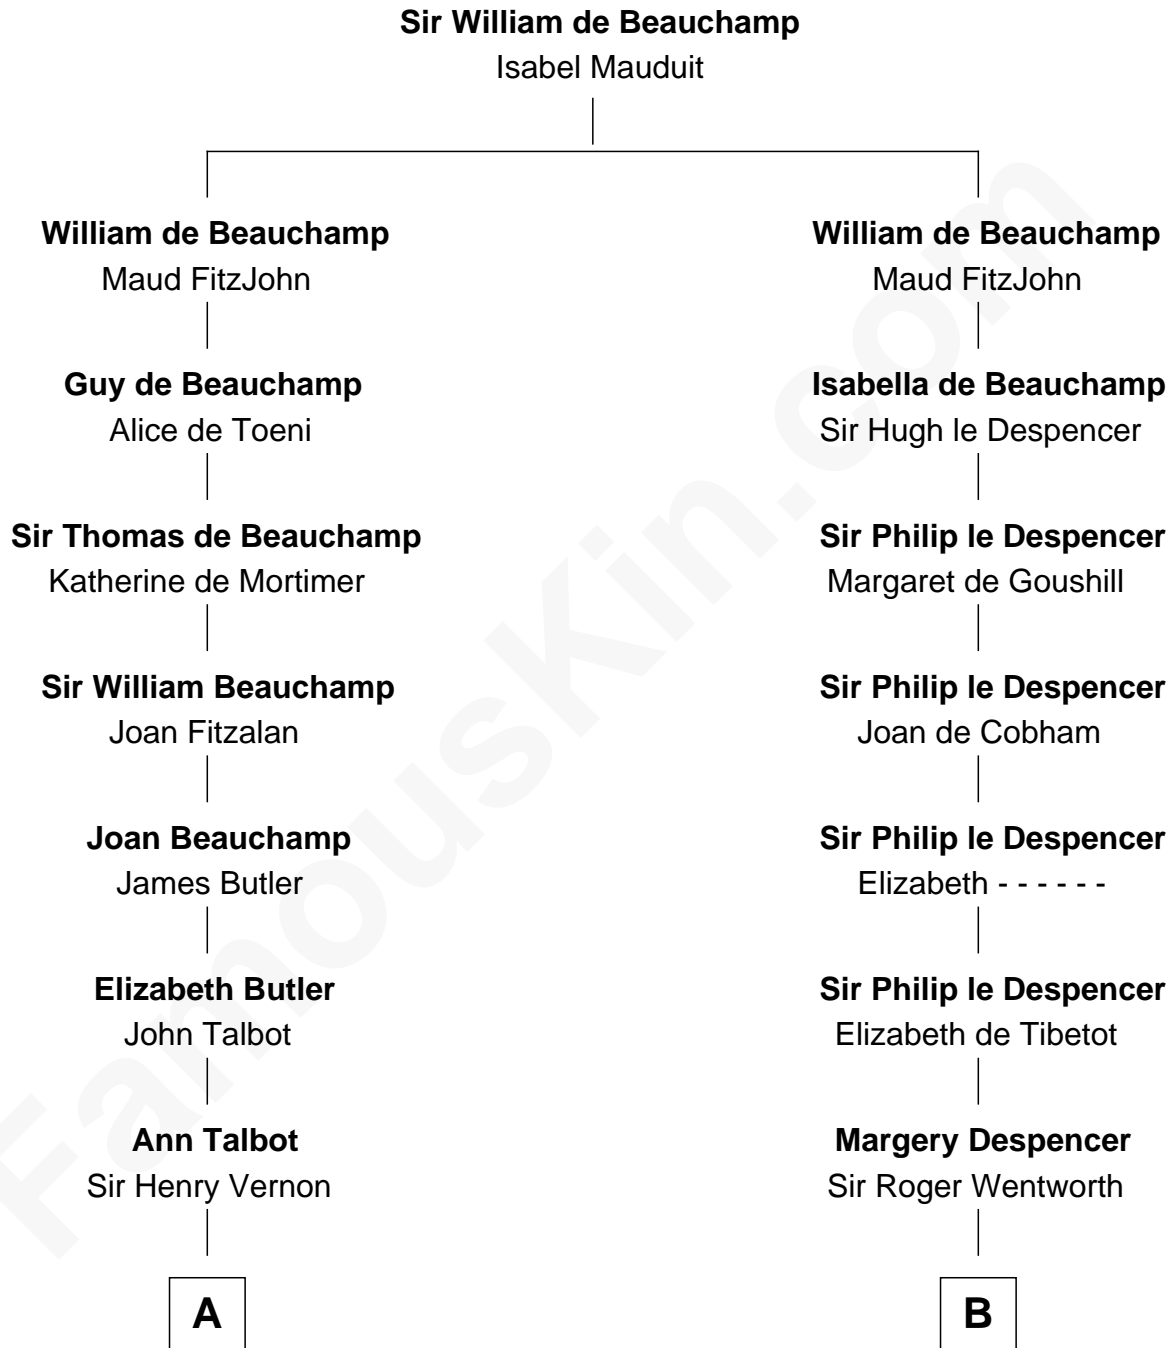

FamousKin.com Relationship Chart of

Lizzie Borden

Accused Murderess

14th cousin 7 times removed of

Rev. George Burroughs

Executed for Witchcraft, Salem 1692

C

—
Susanna Tripp

John Vinnicum

—
Sarah L. Vinnicum

Joseph Morse

—
Anthony Morse

Rhoda Morrison

—
Sarah Anthony Morse

Andrew Jackson Borden

—
Lizzie Borden

Accused Murderess

FamousKin.com