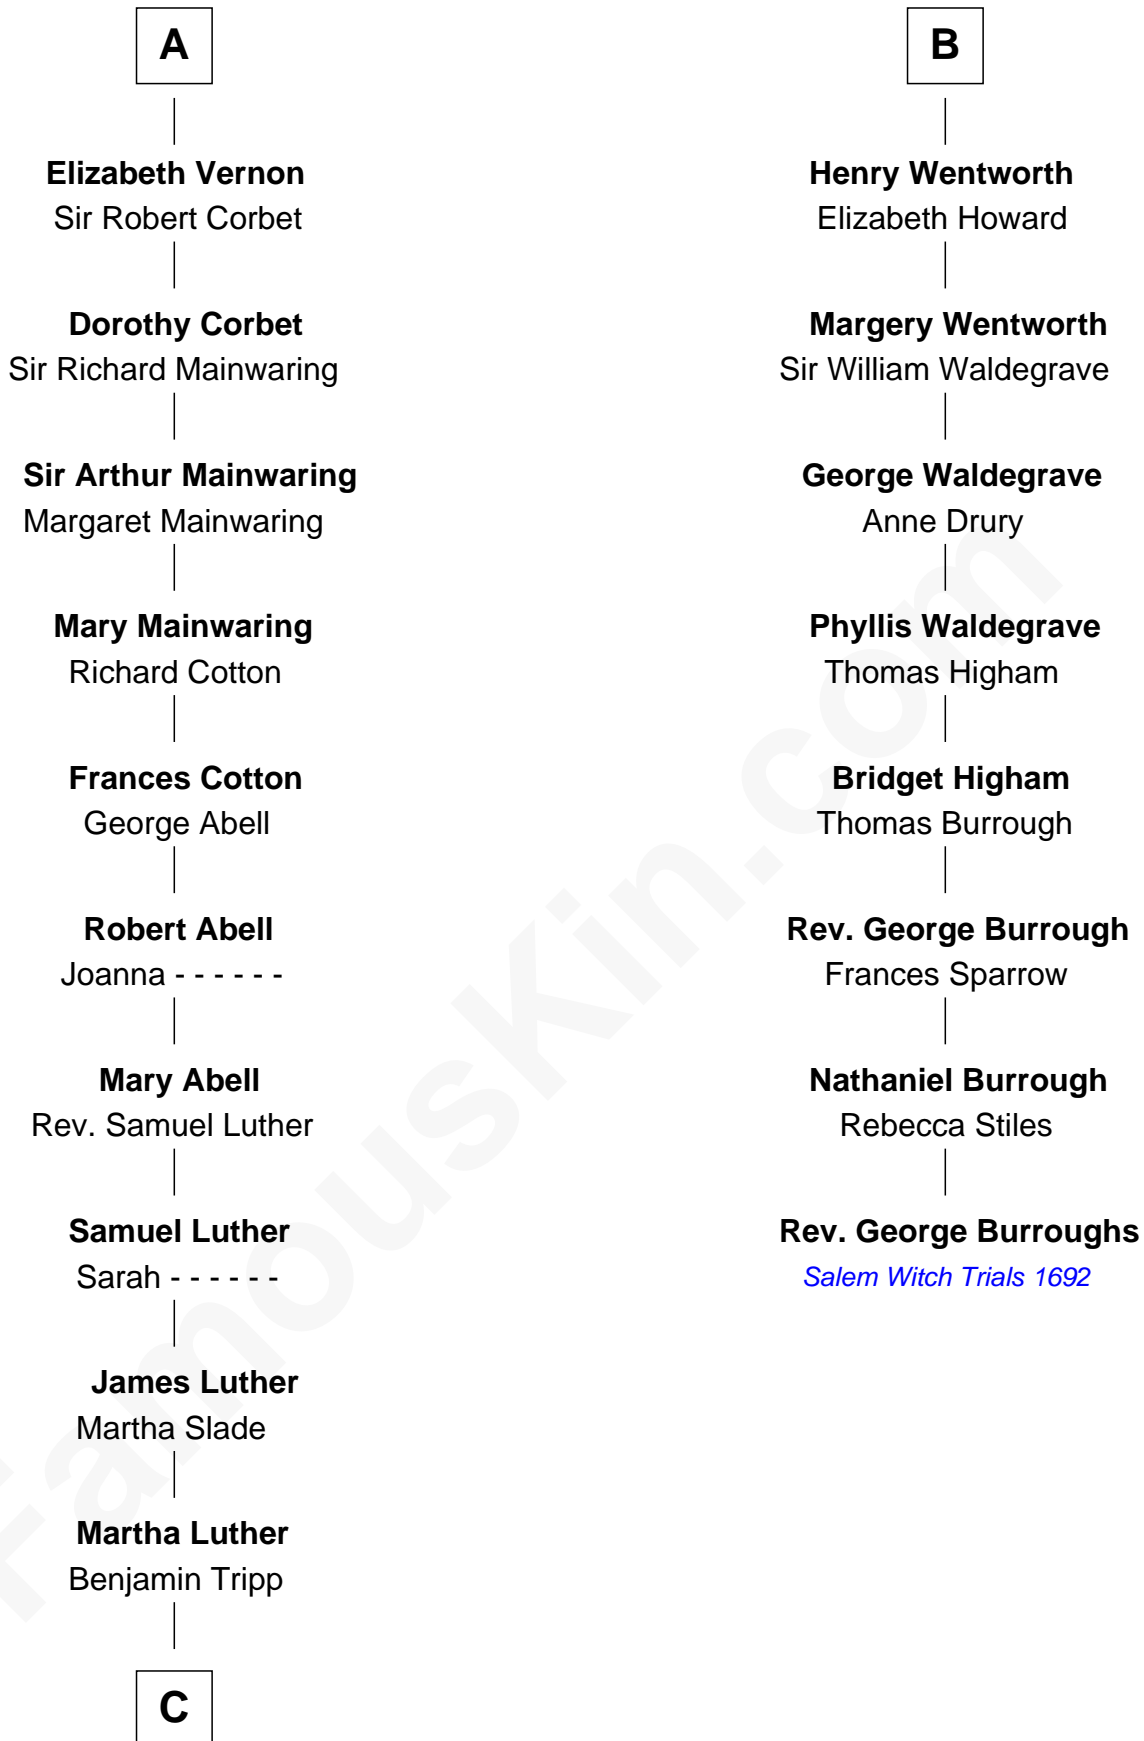

FamousKin.com Relationship Chart of

Lizzie Borden

Accused Murderess

14th cousin 7 times removed of

Rev. George Burroughs

Executed for Witchcraft, Salem 1692

C

—
Susanna Tripp

John Vinnicum

—
Sarah L. Vinnicum

Joseph Morse

—
Anthony Morse

Rhoda Morrison

—
Sarah Anthony Morse

Andrew Jackson Borden

—
Lizzie Borden

Accused Murderess

FamousKin.com