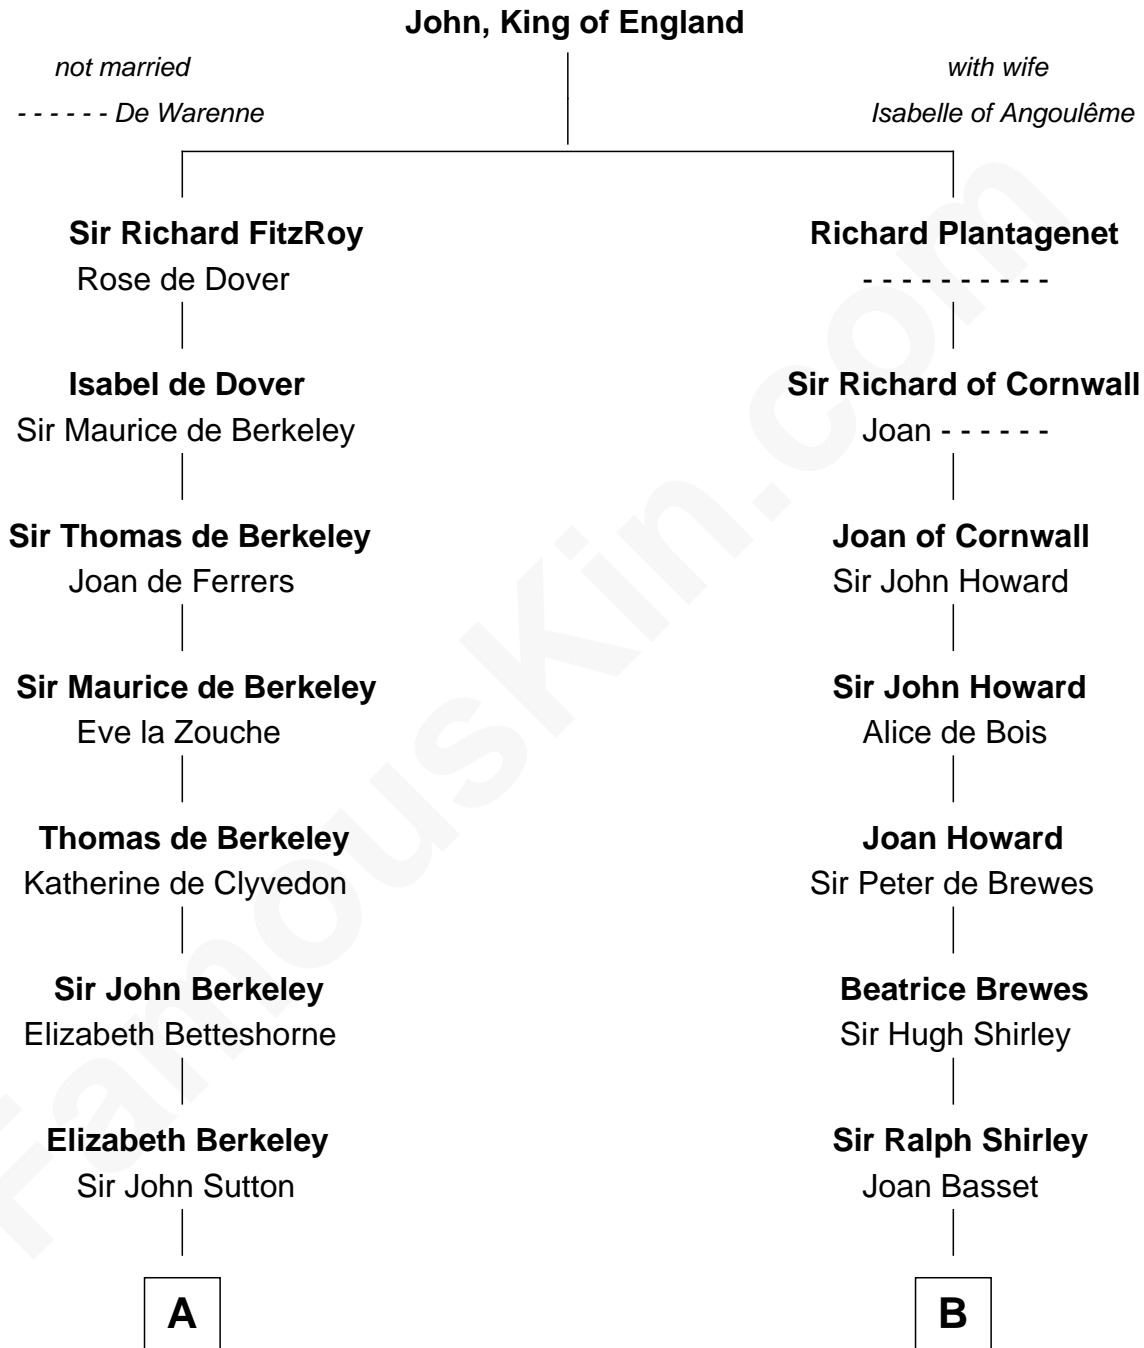

# FamousKin.com Relationship Chart of

**Lizzie Borden**

*Accused Murderess*

21st cousin of

**William Henry Moore**

*Co-Founder, U.S. Steel and Nabisco*

**C**

**Susanna Tripp**  
John Vinnicum

**Sarah L. Vinnicum**  
Joseph Morse

**Anthony Morse**  
Rhoda Morrison

**Sarah Anthony Morse**  
Andrew Jackson Borden

**Lizzie Borden**  
*Accused Murderess*

**D**

**Sarah Browne**  
George Beckwith

**George Beckwith**  
Rachel Marsh

**George Beckwith**  
Mary Bradley

**Rachael Arvilla Beckwith**  
Nathaniel Ford Moore

**William Henry Moore**  
*Co-Founder, U.S. Steel and Nabisco*