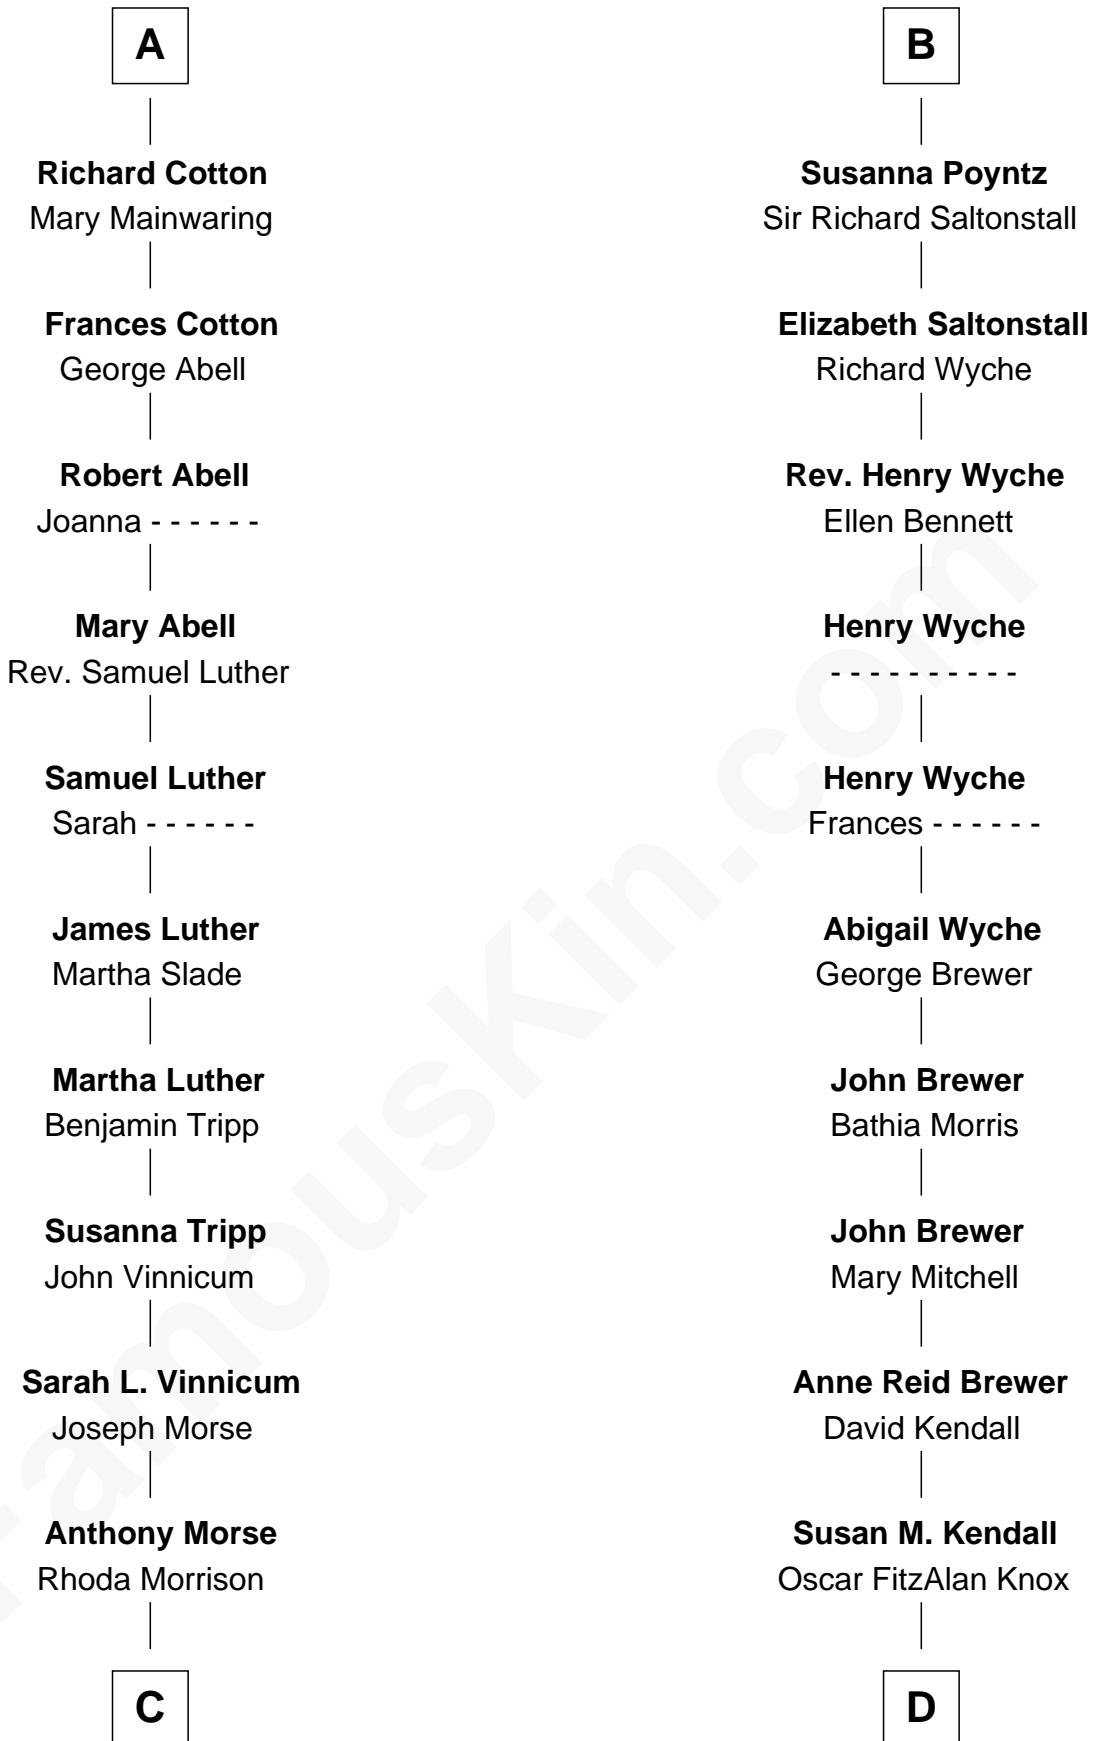

FamousKin.com Relationship Chart of

Lizzie Borden

Accused Murderess

18th cousin 2 times removed of

Truman Capote

Author of In Cold Blood

Eudo la Zouche
Milicent de Cantilupe

Eve la Zouche
Sir Maurice de Berkeley

Thomas de Berkeley
Katherine de Clyvedon

Sir John Berkeley
Elizabeth Betteshorne

Elizabeth Berkeley
Sir John Sutton

Jane Sutton
Thomas Mainwaring

Cecily Mainwaring
John Cotton

Sir George Cotton
Mary Onley

A

Elizabeth la Zouche
Sir Nicholas Poyntz

Nicholas Poyntz

Pontius Poyntz
Eleanor Baldwin

Sir John Poyntz

John Poyntz
Maud Perth

William Poyntz
Elizabeth Shaw

Thomas Poyntz
Ann Calva

B

C

Sarah Anthony Morse
Andrew Jackson Borden

Lizzie Borden
Accused Murderess

D

John Brewer Knox
Lula Margaret Dinkins

Mabel Knox
Archulus Persons

Archulus Persons
Lillie May Faulk

Truman Capote
Author of In Cold Blood