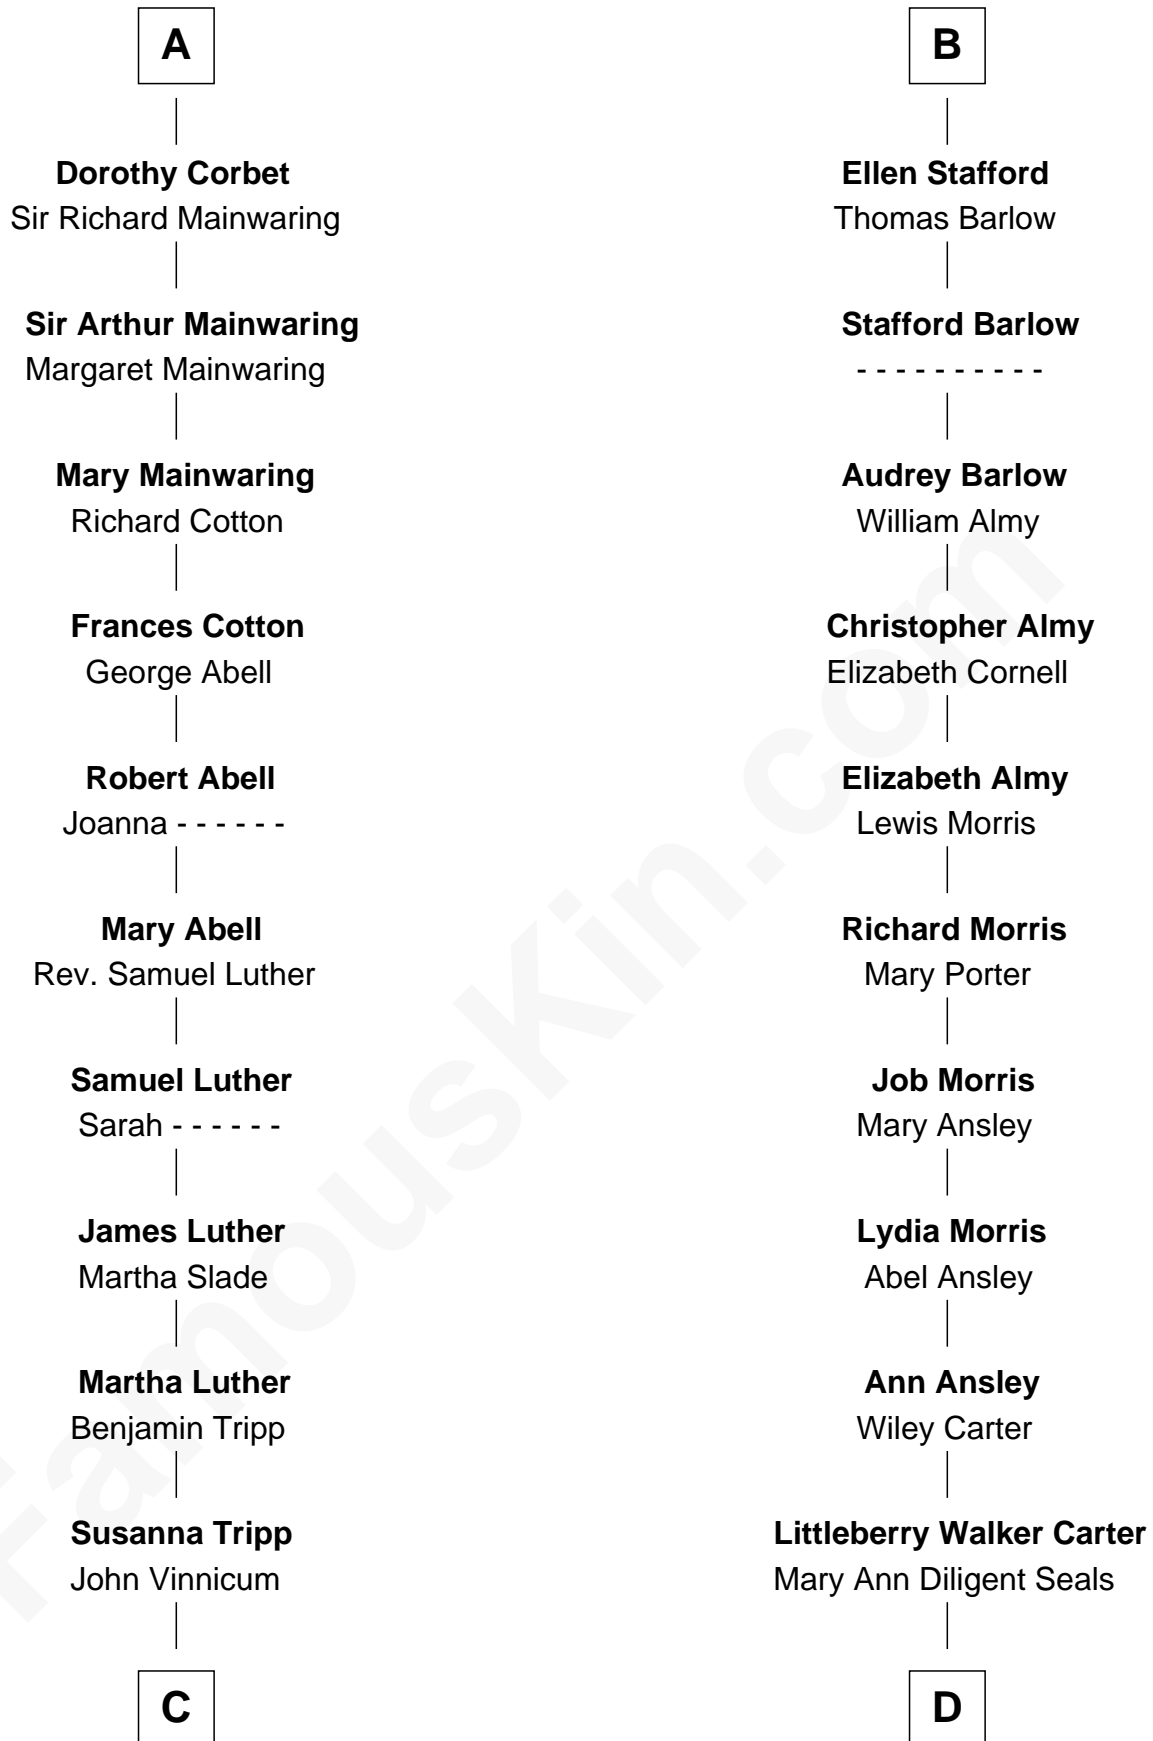

FamousKin.com Relationship Chart of

Lizzie Borden

Accused Murderess

19th cousin 1 time removed of

Jimmy Carter

39th U.S. President

Ralph de Stafford

with wife
Margaret de Audley

Eleanor Aylesbury

Anne Ferrers

Sir Walter Devereux

Humphrey Stafford

Katherine Fray

Elizabeth Devereux

Sir Richard Corbet

Sir Humphrey Stafford

Margaret Fogge

Sir Robert Corbet

Elizabeth Vernon

Sir Humphrey Stafford

Margaret Tame

A

B

FamousKin.com