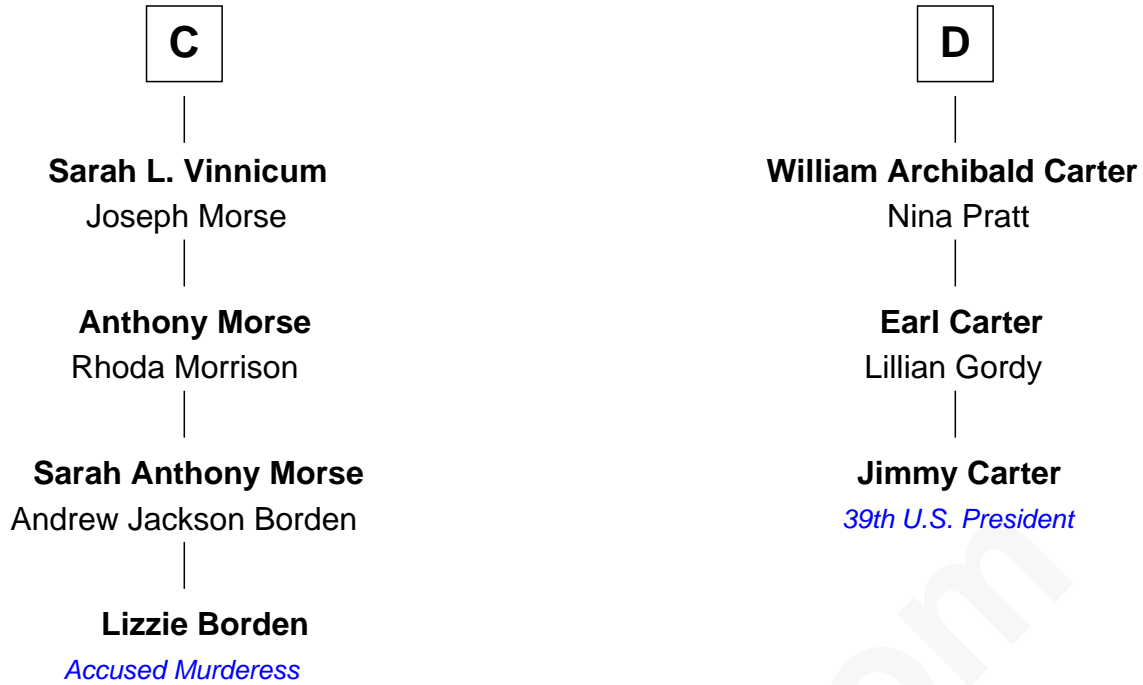

FamousKin.com Relationship Chart of

Lizzie Borden

Accused Murderess

19th cousin 1 time removed of

Jimmy Carter

39th U.S. President

Ralph de Stafford

with wife
Margaret de Audley

Eleanor Aylesbury

Anne Ferrers

Sir Walter Devereux

Humphrey Stafford

Katherine Fray

Elizabeth Devereux

Sir Richard Corbet

Sir Humphrey Stafford

Margaret Fogge

Sir Robert Corbet

Elizabeth Vernon

Sir Humphrey Stafford

Margaret Tame

A

B

FamousKin.com