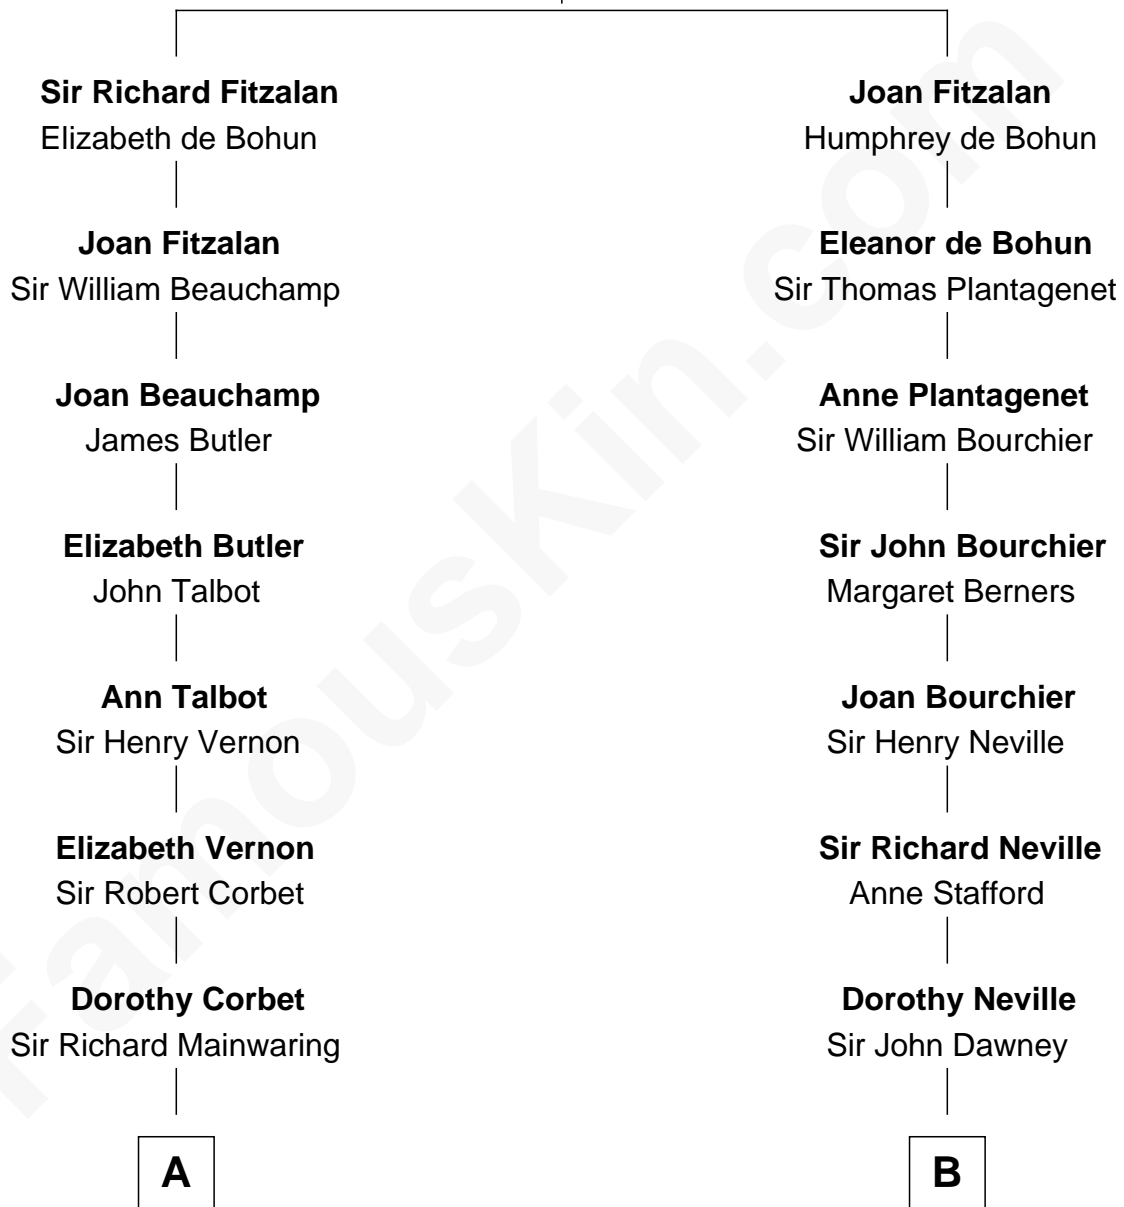

FamousKin.com Relationship Chart of

Lizzie Borden

Accused Murderess

19th cousin 1 time removed of

Jimmy Carter

39th U.S. President

Richard Fitzalan
Eleanor Plantagenet

C

Anthony Morse
Rhoda Morrison

Sarah Anthony Morse
Andrew Jackson Borden

Lizzie Borden
Accused Murderess

D

James E. Pratt
Sophronia C. Cowan

Nina Pratt
William Archibald Carter

Earl Carter
Lillian Gordy

Jimmy Carter
39th U.S. President