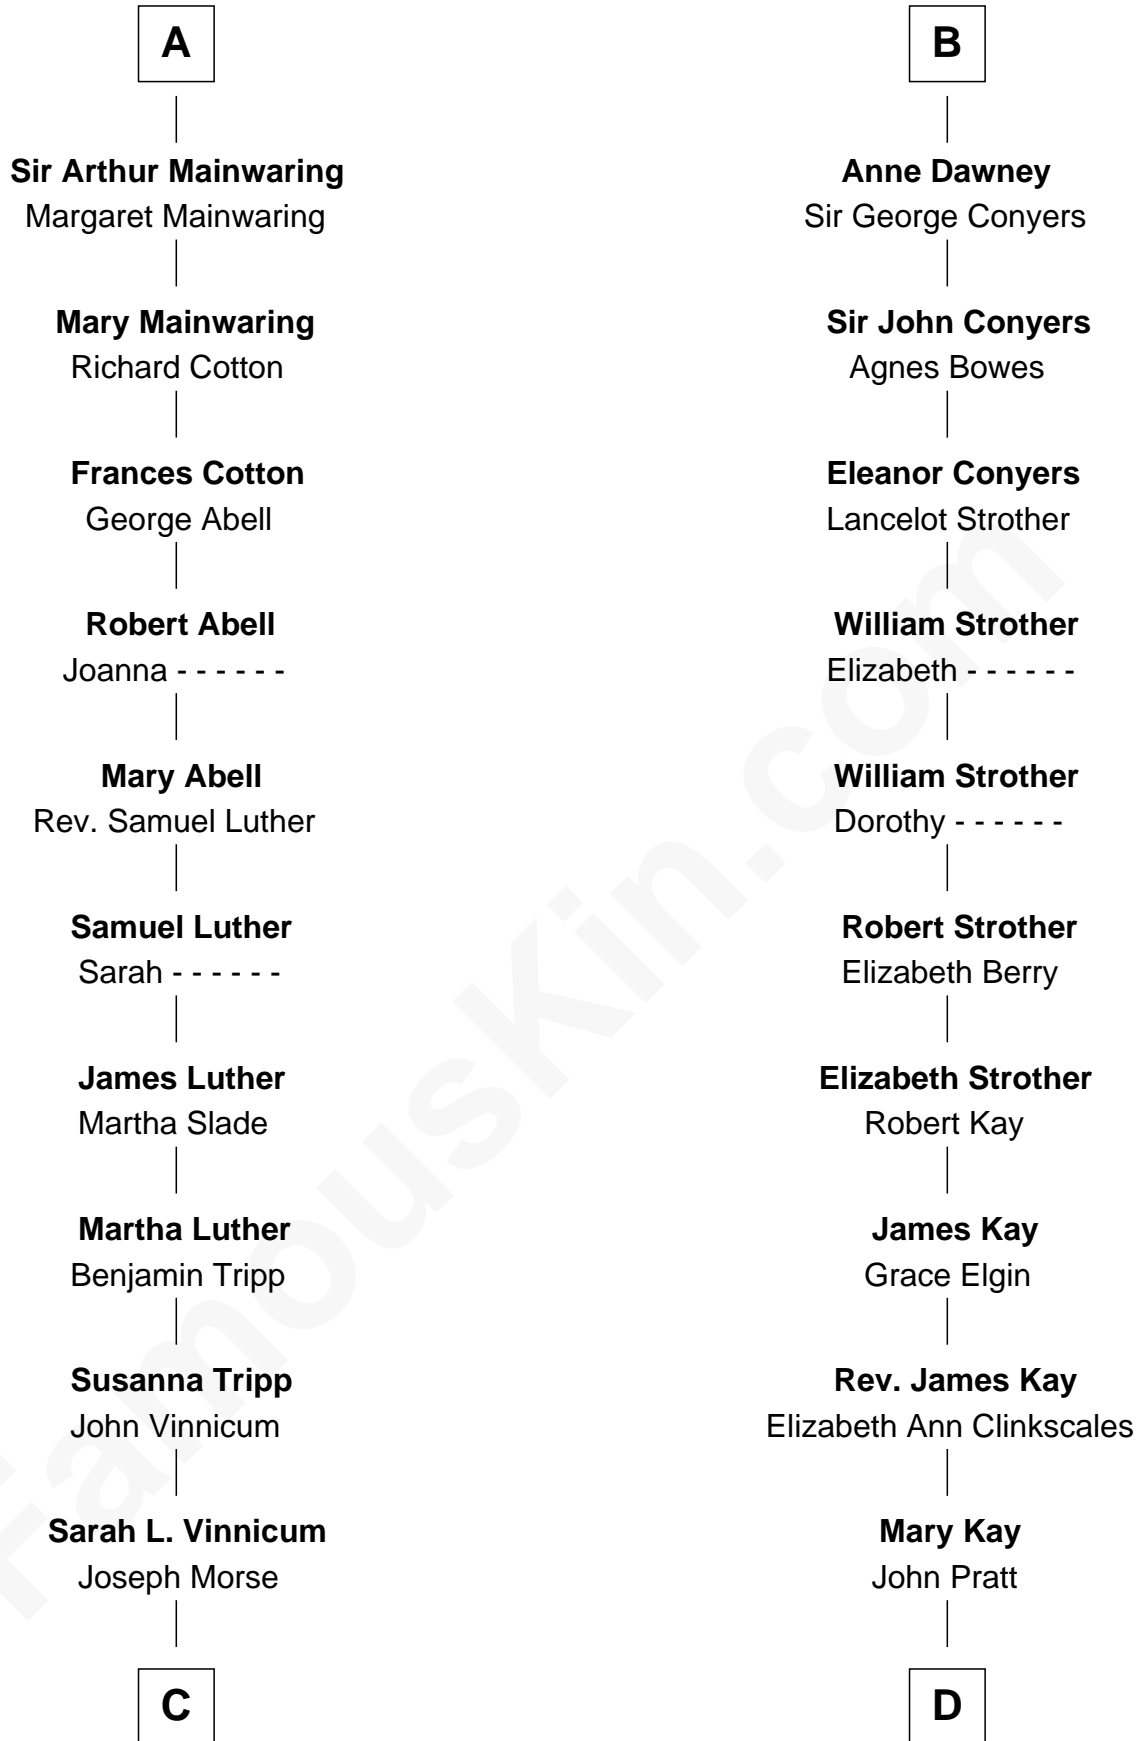

FamousKin.com Relationship Chart of

Lizzie Borden

Accused Murderess

19th cousin 1 time removed of

Jimmy Carter

39th U.S. President

Richard Fitzalan
Eleanor Plantagenet

C

Anthony Morse
Rhoda Morrison

Sarah Anthony Morse
Andrew Jackson Borden

Lizzie Borden
Accused Murderess

D

James E. Pratt
Sophronia C. Cowan

Nina Pratt
William Archibald Carter

Earl Carter
Lillian Gordy

Jimmy Carter
39th U.S. President