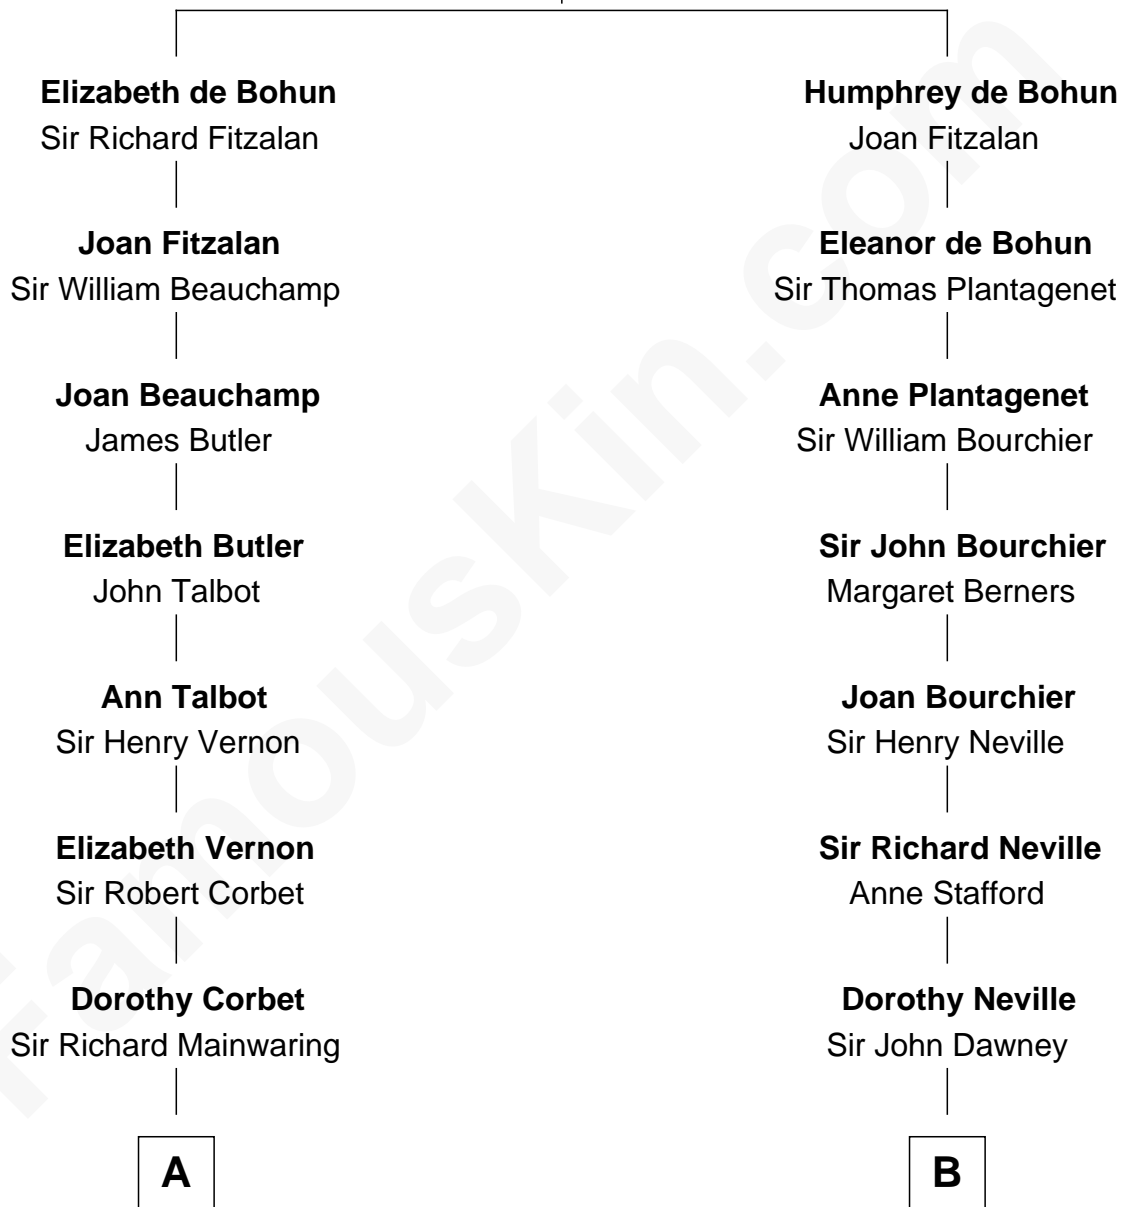

FamousKin.com Relationship Chart of

Lizzie Borden

Accused Murderess

19th cousin 1 time removed of

Jimmy Carter

39th U.S. President

Sir William de Bohun
Elizabeth de Badlesmere

C

Anthony Morse
Rhoda Morrison

Sarah Anthony Morse
Andrew Jackson Borden

Lizzie Borden
Accused Murderess

D

James E. Pratt
Sophronia C. Cowan

Nina Pratt
William Archibald Carter

Earl Carter
Lillian Gordy

Jimmy Carter
39th U.S. President