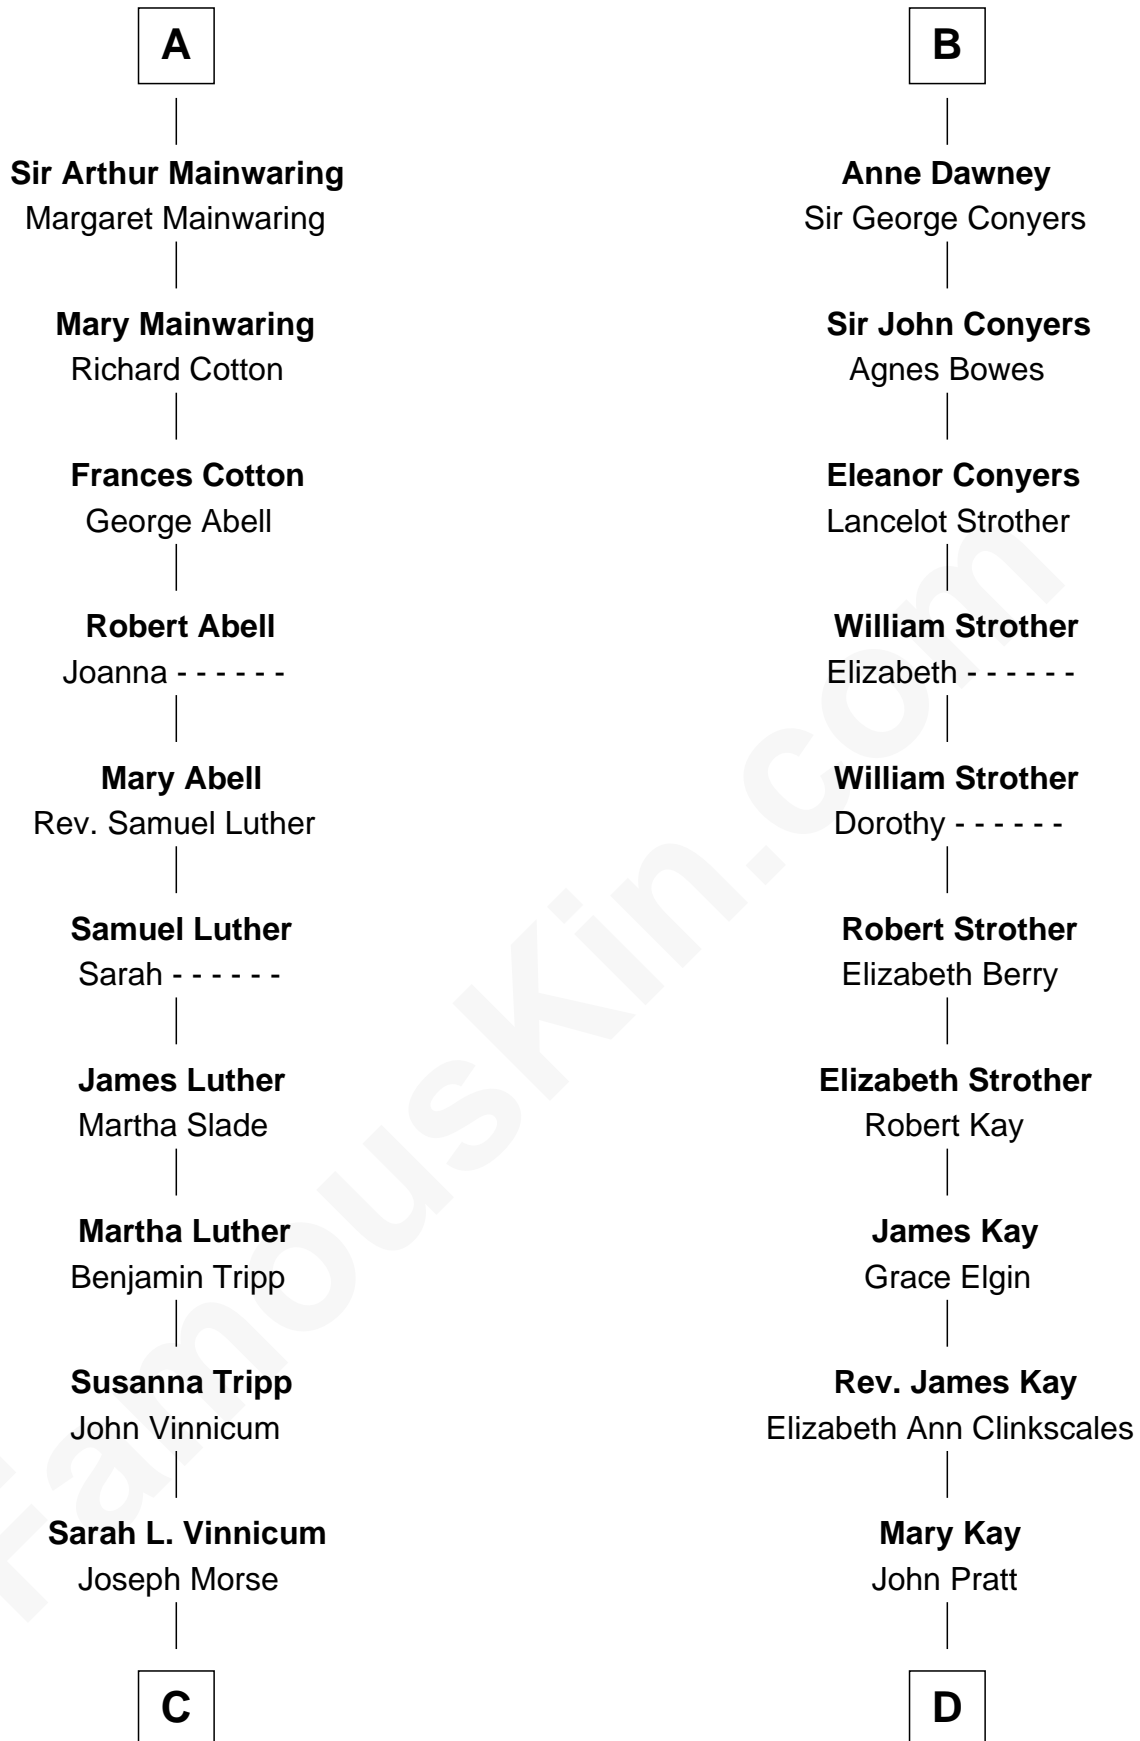

FamousKin.com Relationship Chart of

Lizzie Borden

Accused Murderess

19th cousin 1 time removed of

Jimmy Carter

39th U.S. President

Sir William de Bohun
Elizabeth de Badlesmere

C

Anthony Morse
Rhoda Morrison

Sarah Anthony Morse
Andrew Jackson Borden

Lizzie Borden
Accused Murderess

D

James E. Pratt
Sophronia C. Cowan

Nina Pratt
William Archibald Carter

Earl Carter
Lillian Gordy

Jimmy Carter
39th U.S. President