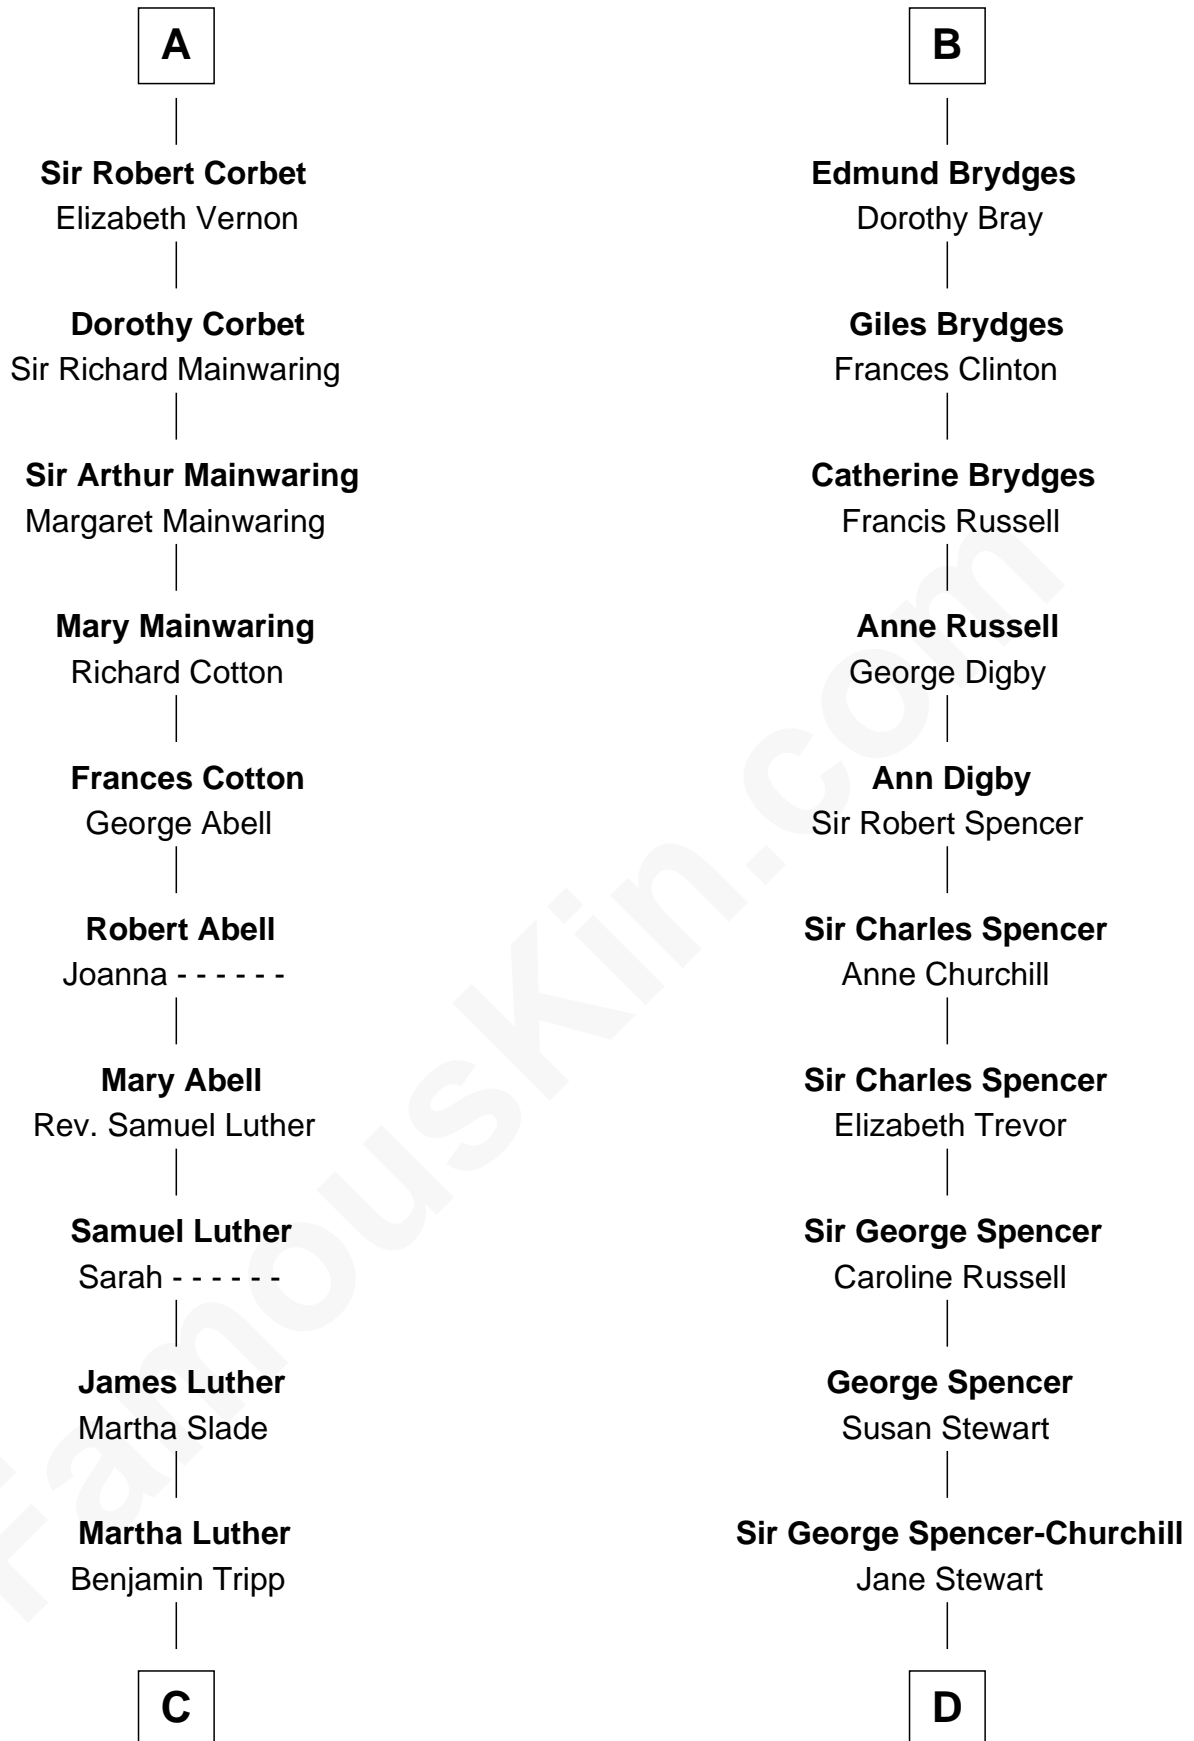

# FamousKin.com Relationship Chart of

**Lizzie Borden**

*Accused Murderess*

19th cousin 2 times removed of

**Sir Winston Churchill**

*Prime Minister of the United Kingdom*

**C**

**Susanna Tripp**  
John Vinnicum

**Sarah L. Vinnicum**  
Joseph Morse

**Anthony Morse**  
Rhoda Morrison

**Sarah Anthony Morse**  
Andrew Jackson Borden

**Lizzie Borden**  
*Accused Murderess*

**D**

**Sir John Winston Spencer-Churchill**  
Frances Anne Emily Vane