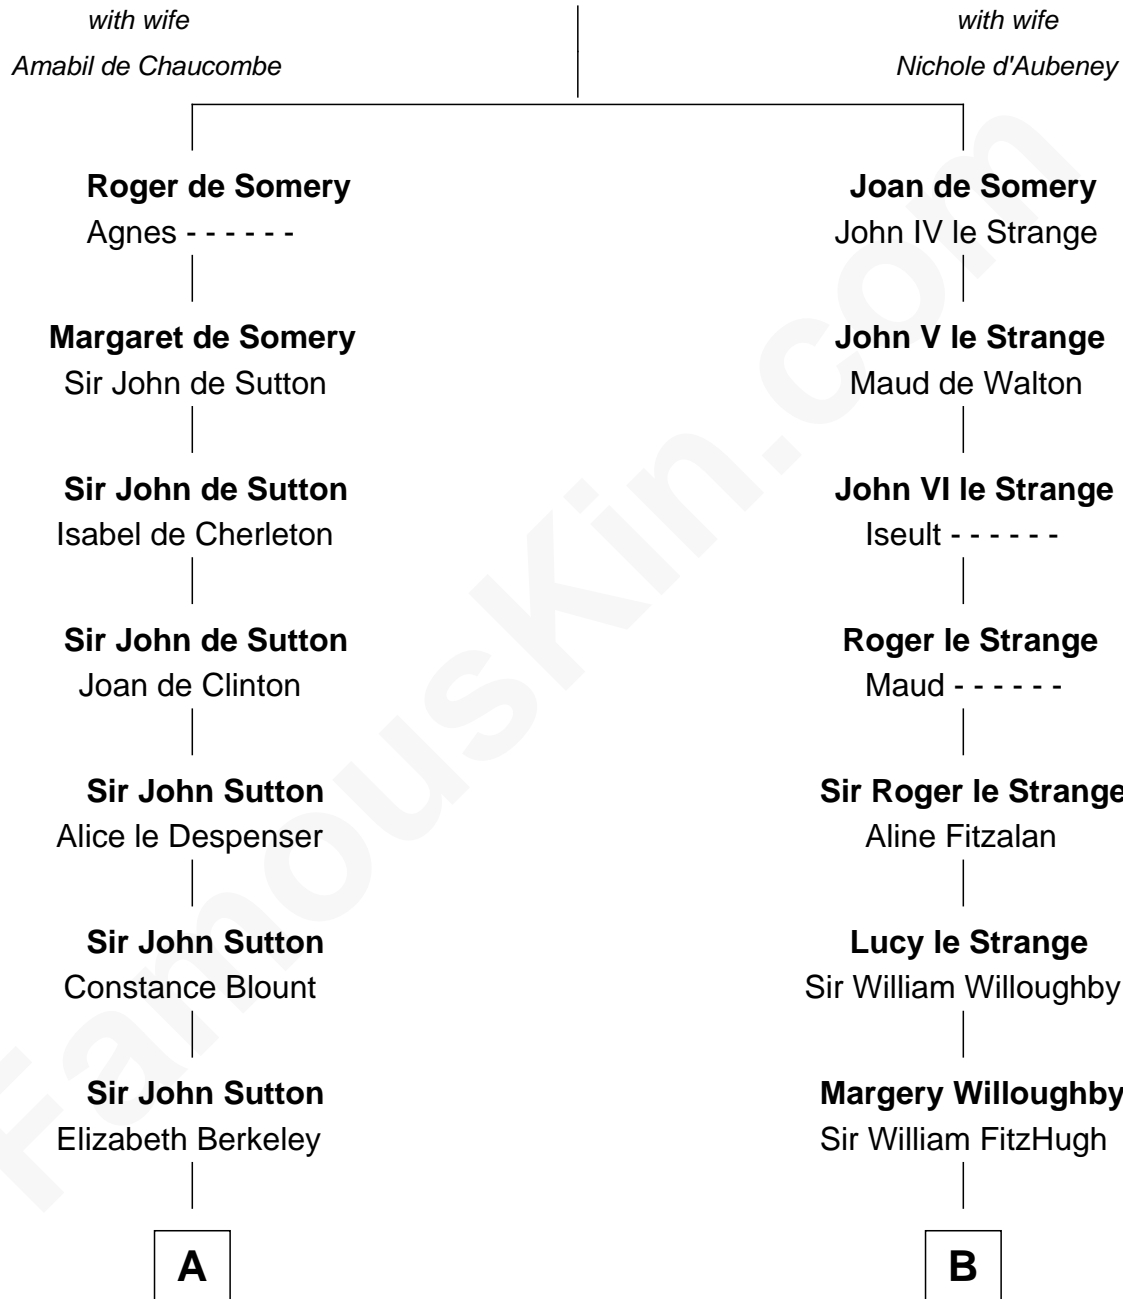

FamousKin.com Relationship Chart of

Lizzie Borden

Accused Murderess

21st cousin of

William Howard Taft

27th U.S. President

Sir Roger de Somery

C

Susanna Tripp

John Vinnicum

Sarah L. Vinnicum

Joseph Morse

Anthony Morse

Rhoda Morrison

Sarah Anthony Morse

Andrew Jackson Borden

Lizzie Borden

Accused Murderess

D

Abner Rawson

Mary Allen

Rhoda Rawson

Aaron Taft

Peter Rawson Taft

Sylvia Howard

Alphonso Taft

Louisa Maria Torrey

William Howard Taft

27th U.S. President