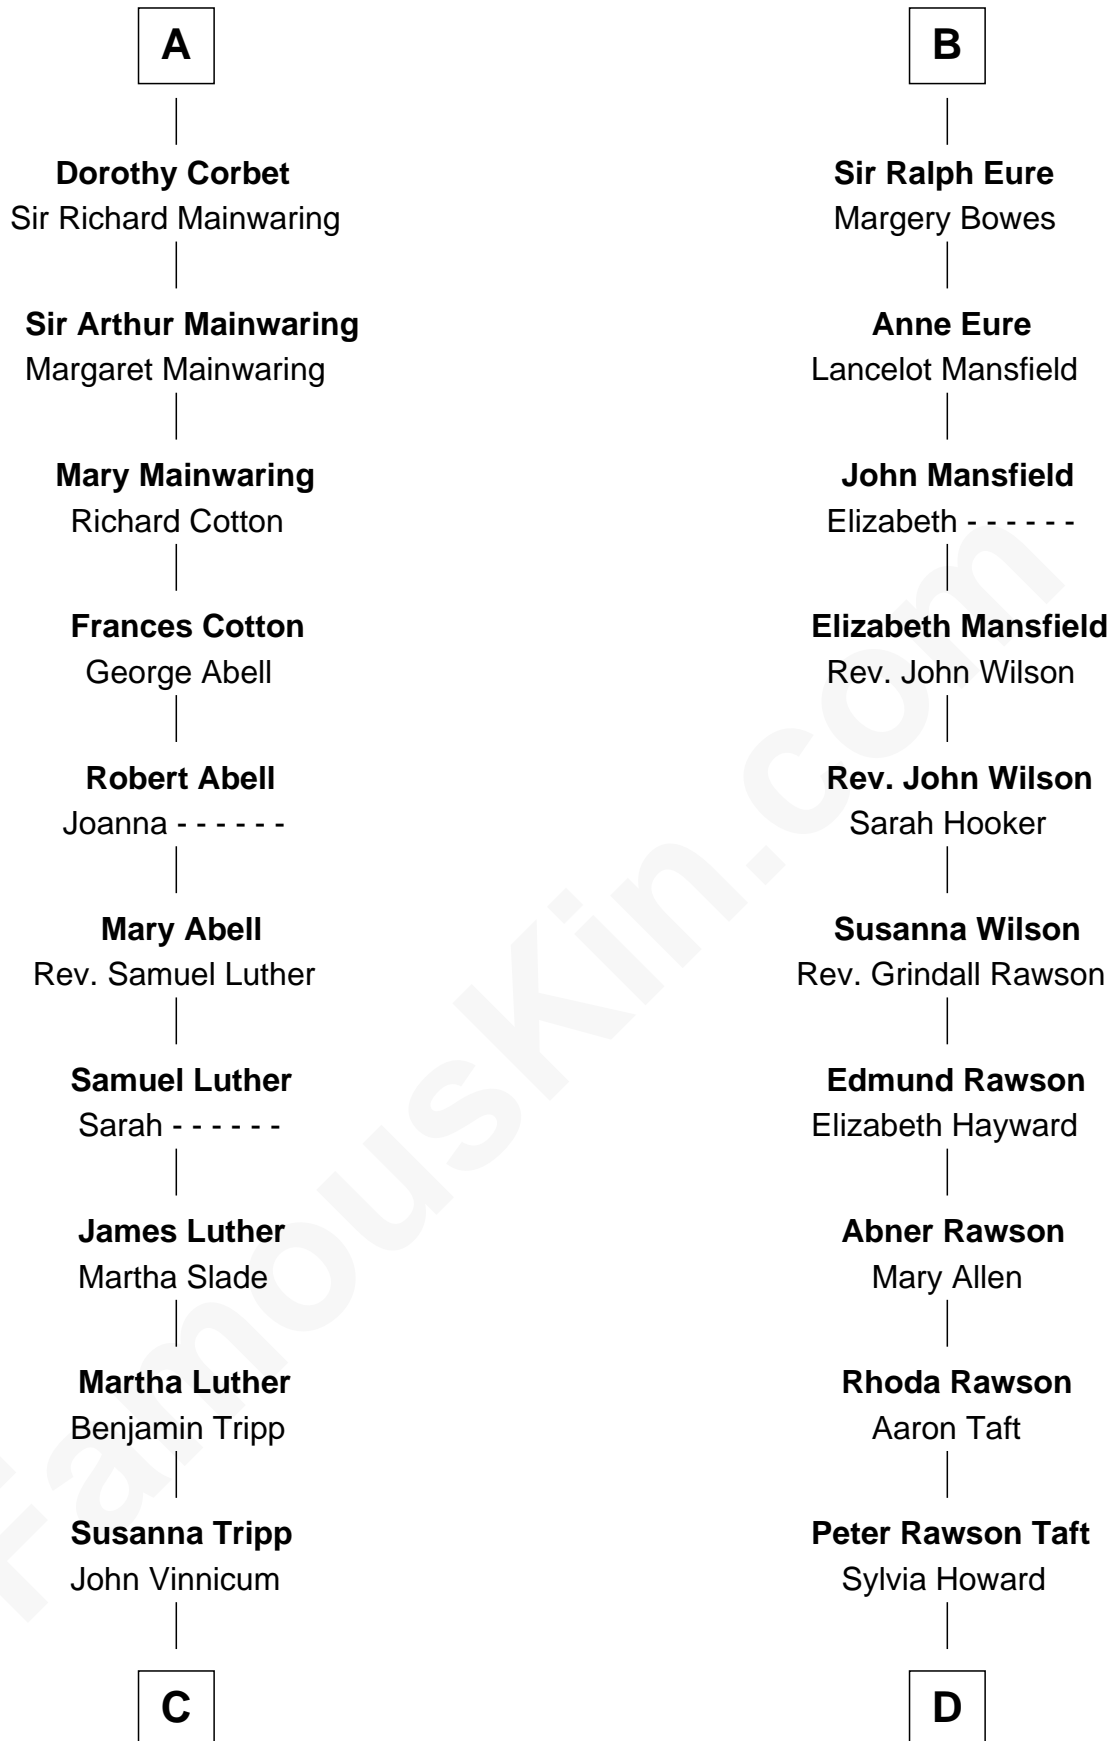

# FamousKin.com Relationship Chart of

**Lizzie Borden**

*Accused Murderess*

18th cousin 2 times removed of

**William Howard Taft**

*27th U.S. President*

**C**

**Sarah L. Vinnicum**

Joseph Morse

**Anthony Morse**

Rhoda Morrison

**Sarah Anthony Morse**

Andrew Jackson Borden

**Lizzie Borden**

*Accused Murderess*

**D**

**Alphonso Taft**

Louisa Maria Torrey

**William Howard Taft**

*27th U.S. President*

FamousKin.com