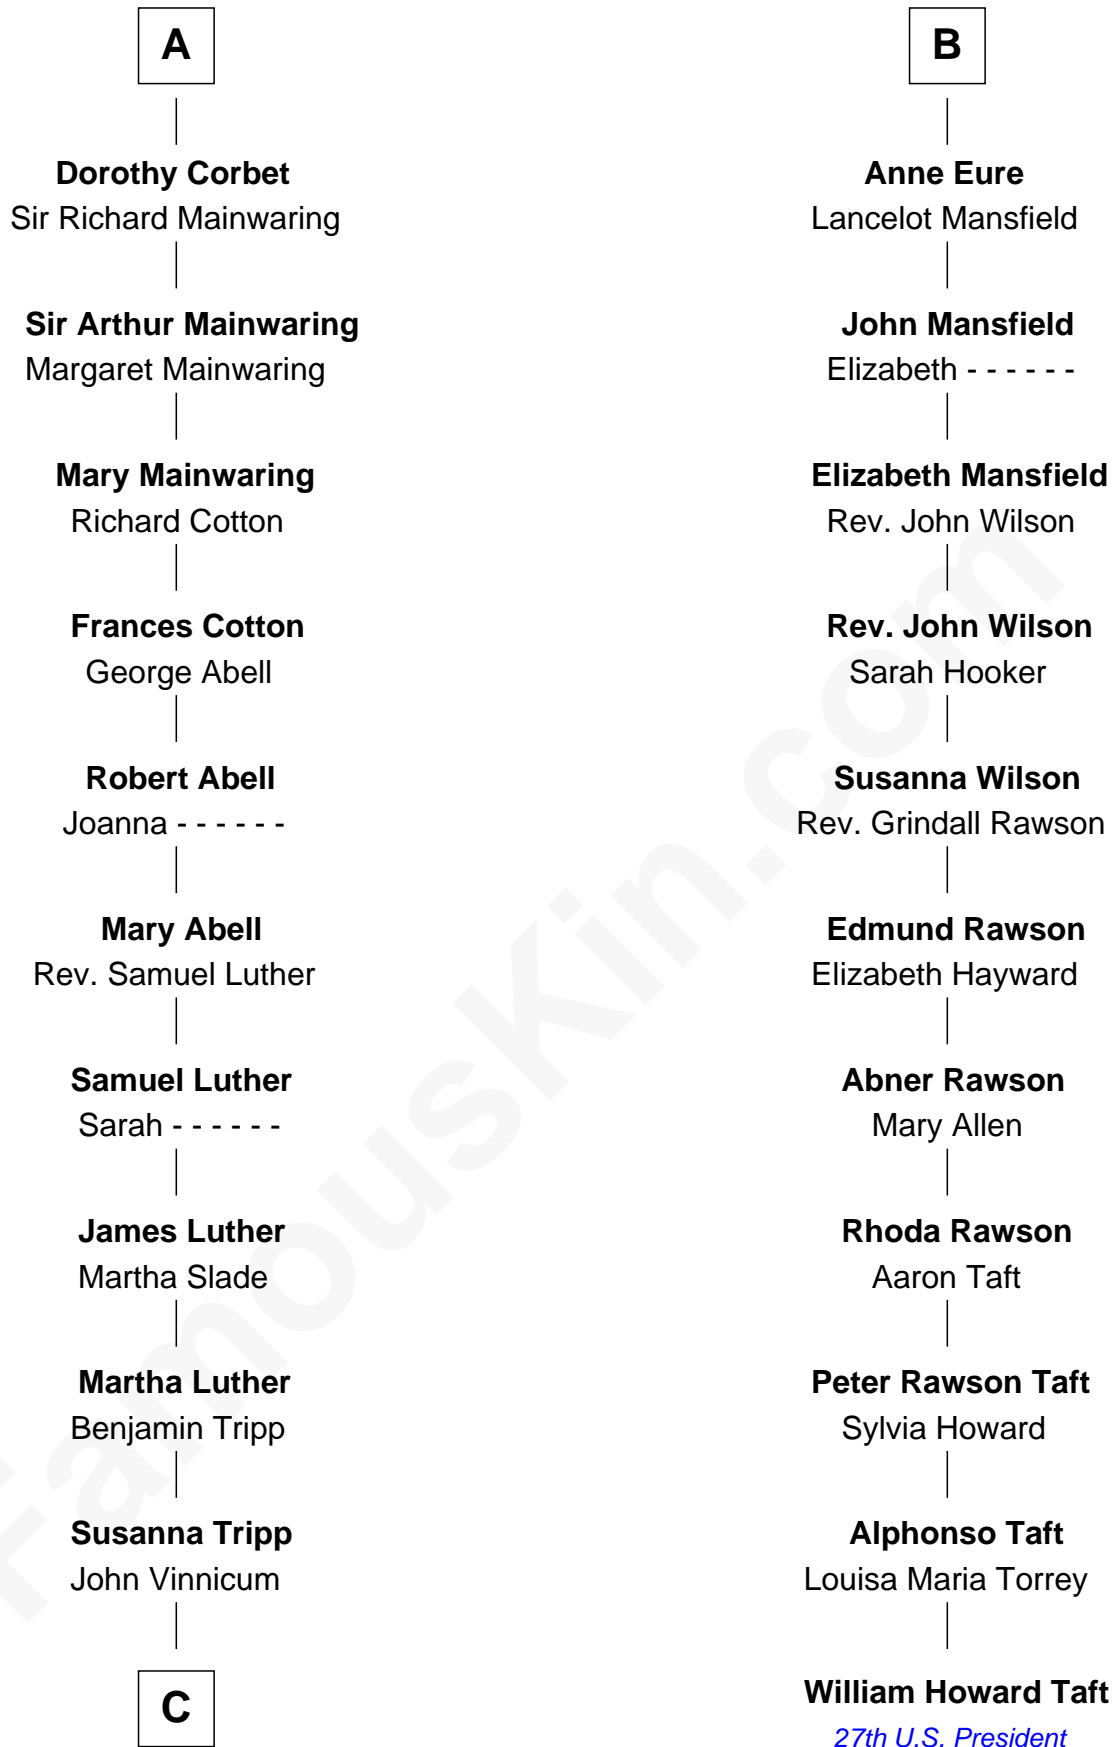

FamousKin.com Relationship Chart of

Lizzie Borden

Accused Murderess

17th cousin 3 times removed of

William Howard Taft

27th U.S. President

Edmund Fitzalan

Alice de Warenne

Richard Fitzalan
Eleanor Plantagenet

Sir Richard Fitzalan
Elizabeth de Bohun

Joan Fitzalan
Sir William Beauchamp

Joan Beauchamp
James Butler

Elizabeth Butler
John Talbot

Ann Talbot
Sir Henry Vernon

Elizabeth Vernon
Sir Robert Corbet

A

Aline Fitzalan

Sir Roger le Strange

Lucy le Strange
Sir William Willoughby

Margery Willoughby
Sir William FitzHugh

Maud FitzHugh
Sir William Bowes

Sir Ralph Bowes
Margery Conyers

Sir Ralph Bowes
Elizabeth Clifford

Margery Bowes
Sir Ralph Eure

B

C

—
Sarah L. Vinnicum

Joseph Morse

—
Anthony Morse

Rhoda Morrison

—
Sarah Anthony Morse