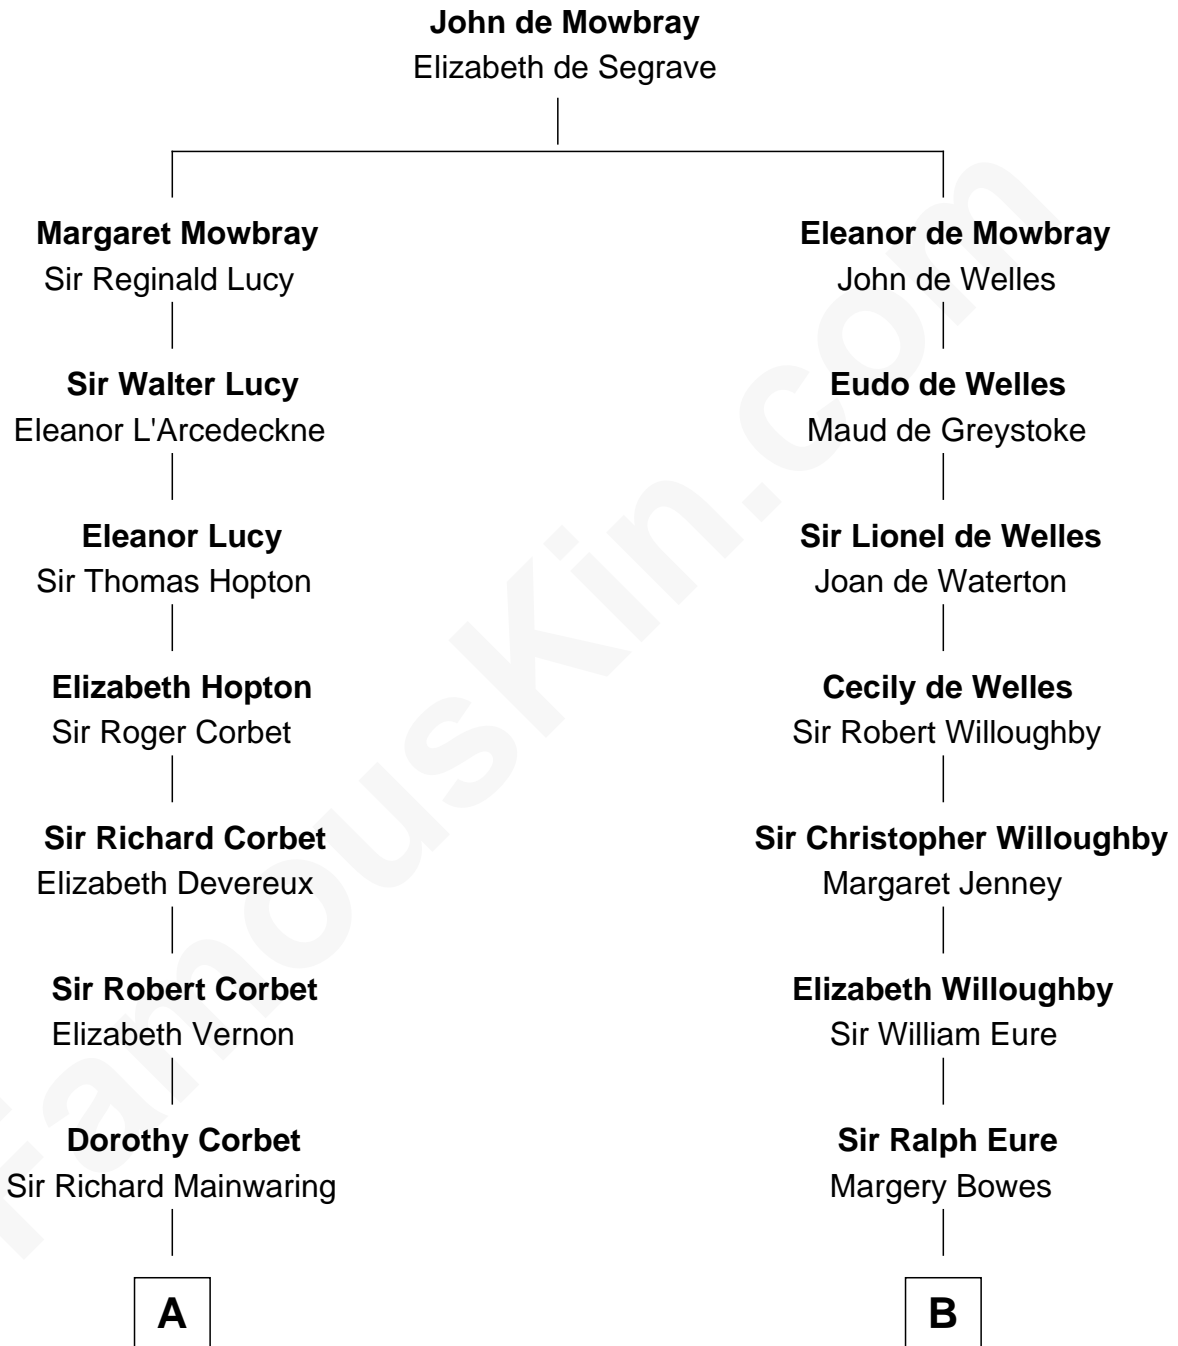

FamousKin.com Relationship Chart of

Lizzie Borden

Accused Murderess

17th cousin 2 times removed of

William Howard Taft

27th U.S. President

C

—
Anthony Morse

Rhoda Morrison

—
Sarah Anthony Morse

Andrew Jackson Borden

—
Lizzie Borden

Accused Murderess

FamousKin.com