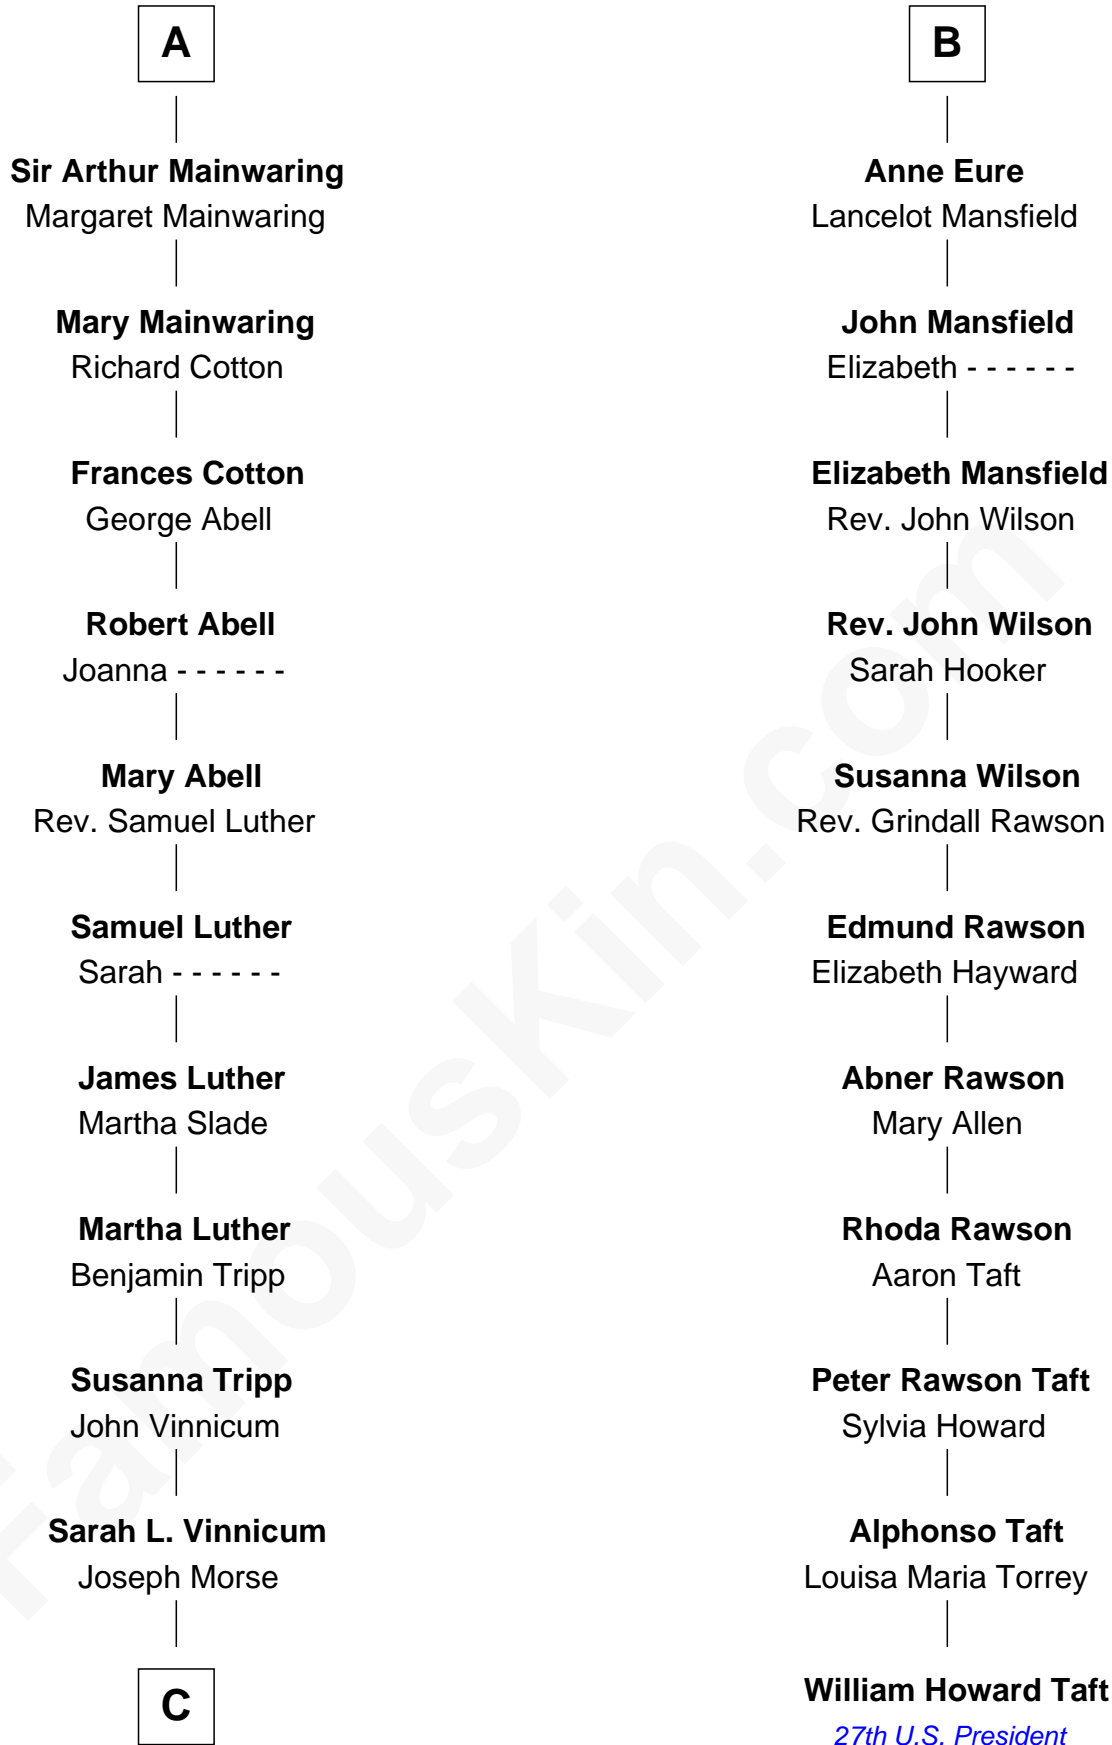

FamousKin.com Relationship Chart of

Lizzie Borden

Accused Murderess

17th cousin 2 times removed of

William Howard Taft

27th U.S. President

C

—
Anthony Morse

Rhoda Morrison

—
Sarah Anthony Morse

Andrew Jackson Borden

—
Lizzie Borden

Accused Murderess

FamousKin.com