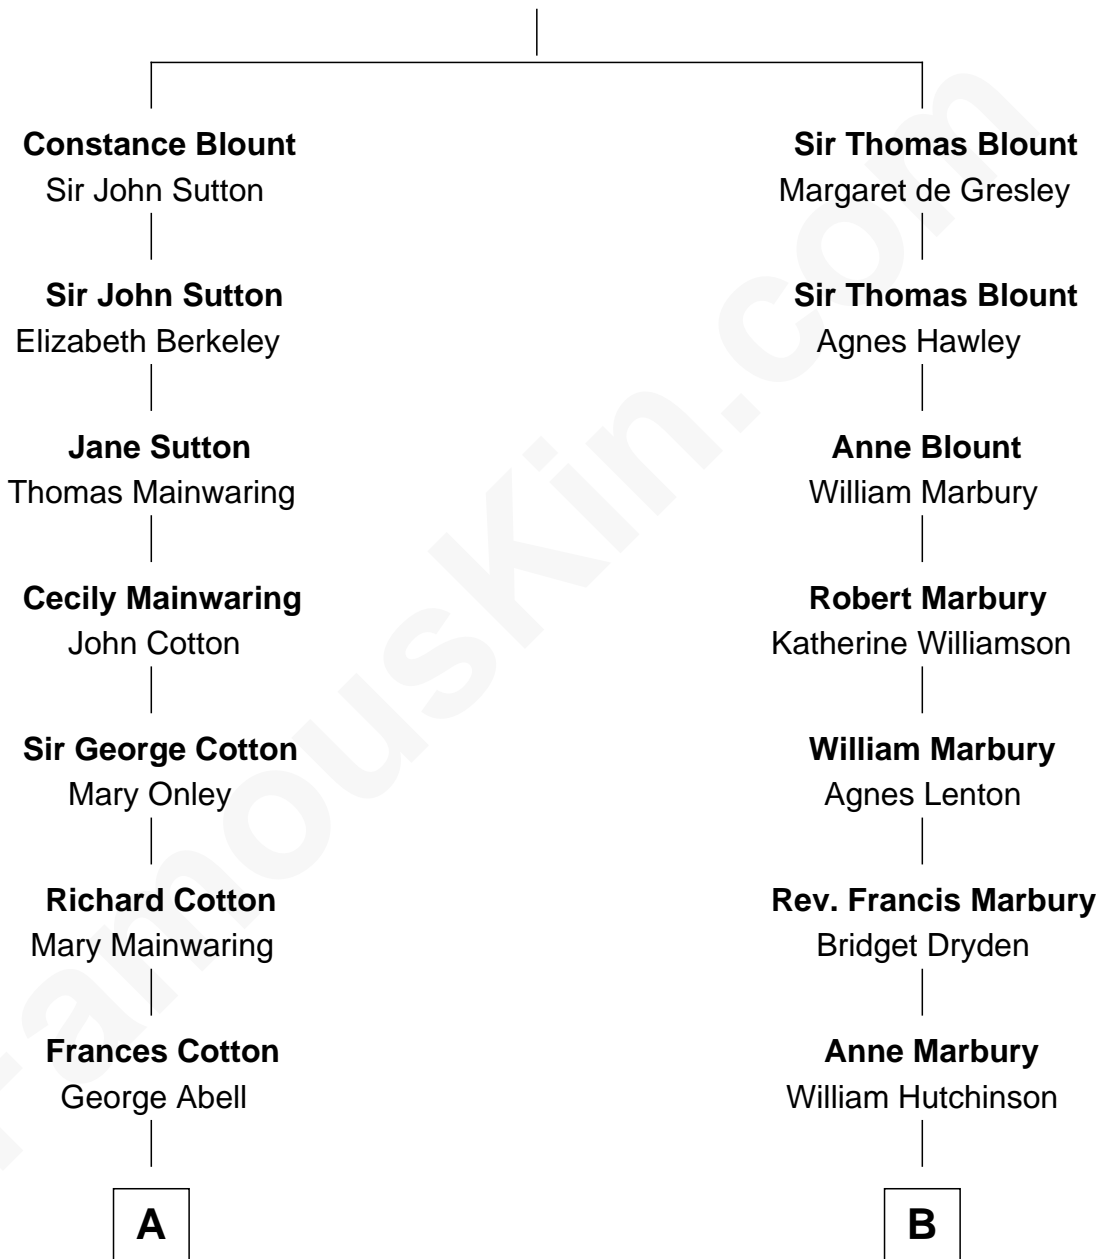

FamousKin.com Relationship Chart of

Lizzie Borden

Accused Murderess

16th cousin 1 time removed of

Mitt Romney

70th Governor of Massachusetts

Sir Walter Blount

Sancha de Ayala

Mitt Romney photo by [Gage Skidmore](#) (CC BY-SA 3.0)