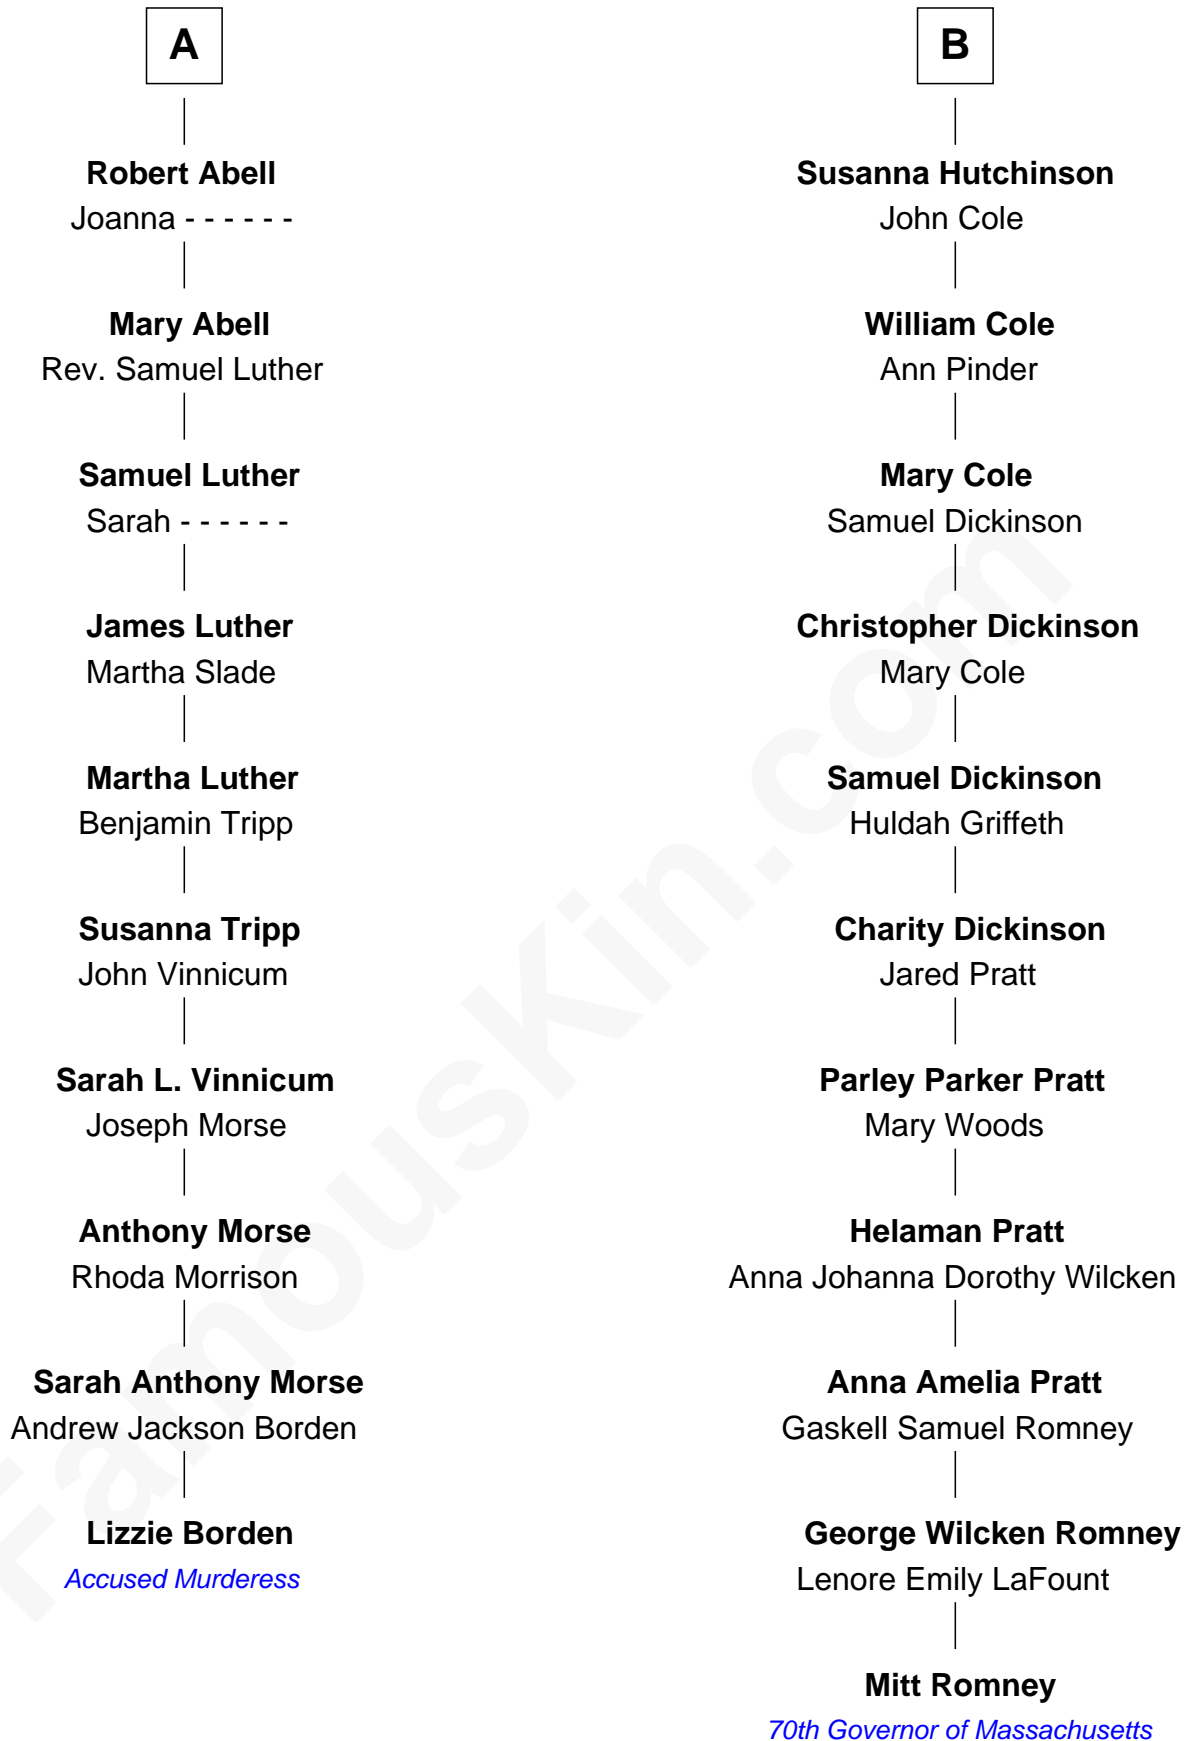

FamousKin.com Relationship Chart of

Lizzie Borden

Accused Murderess

16th cousin 1 time removed of

Mitt Romney

70th Governor of Massachusetts

Sir Walter Blount

Sancha de Ayala

Mitt Romney photo by [Gage Skidmore](#) (CC BY-SA 3.0)