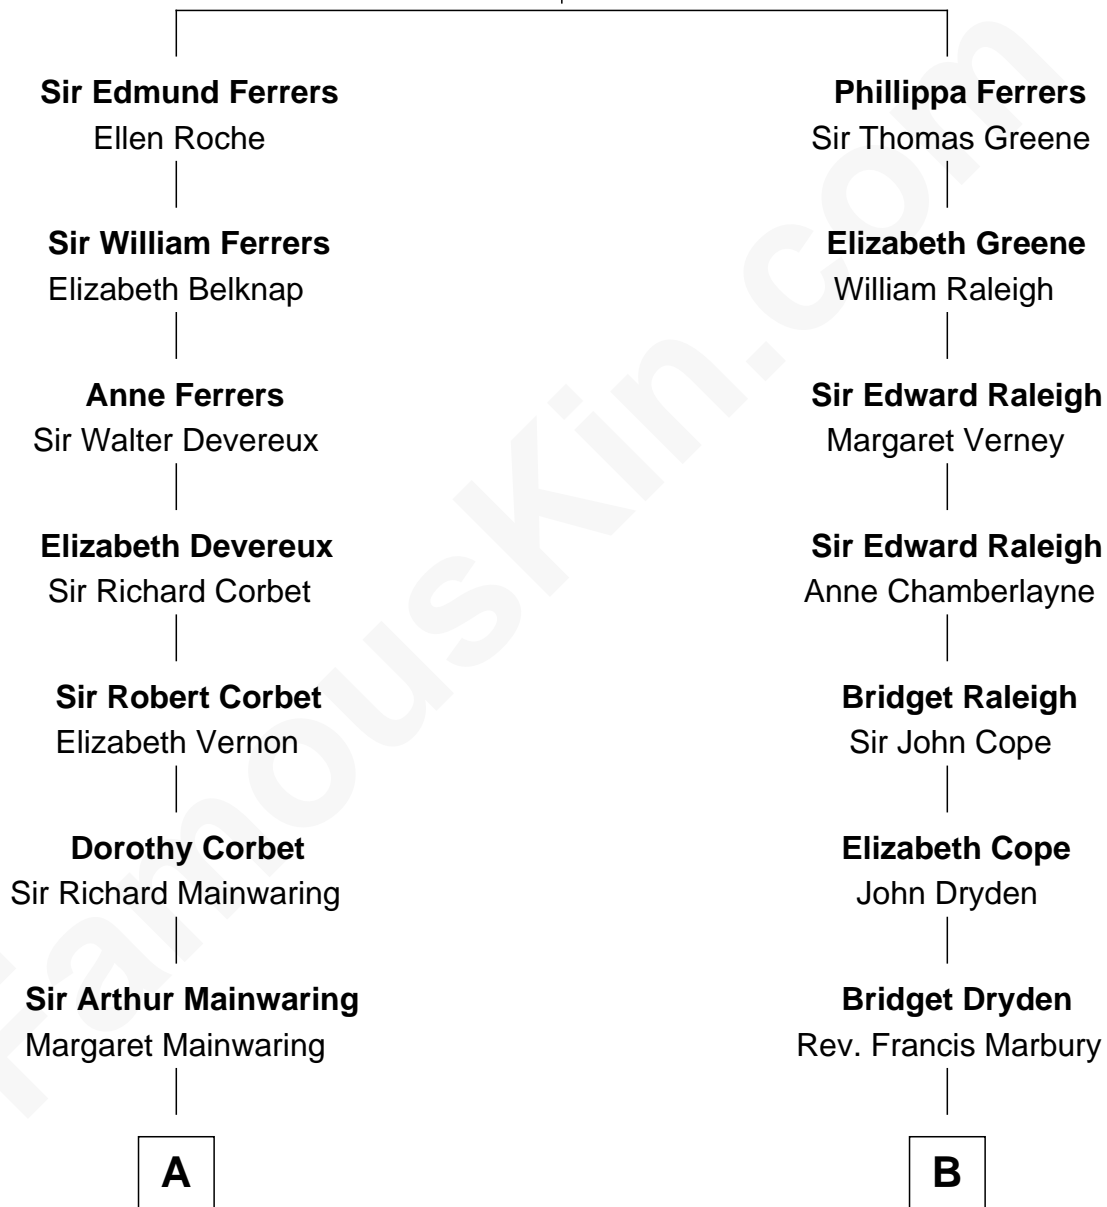

FamousKin.com

Relationship Chart of

Lizzie Borden

Accused Murderess

17th cousin 1 time removed of

George Romney

43rd Governor of Michigan

Robert de Ferrers
Margaret Despencer

C

—
Sarah Anthony Morse
Andrew Jackson Borden

—
Lizzie Borden
Accused Murderess

FamousKin.com