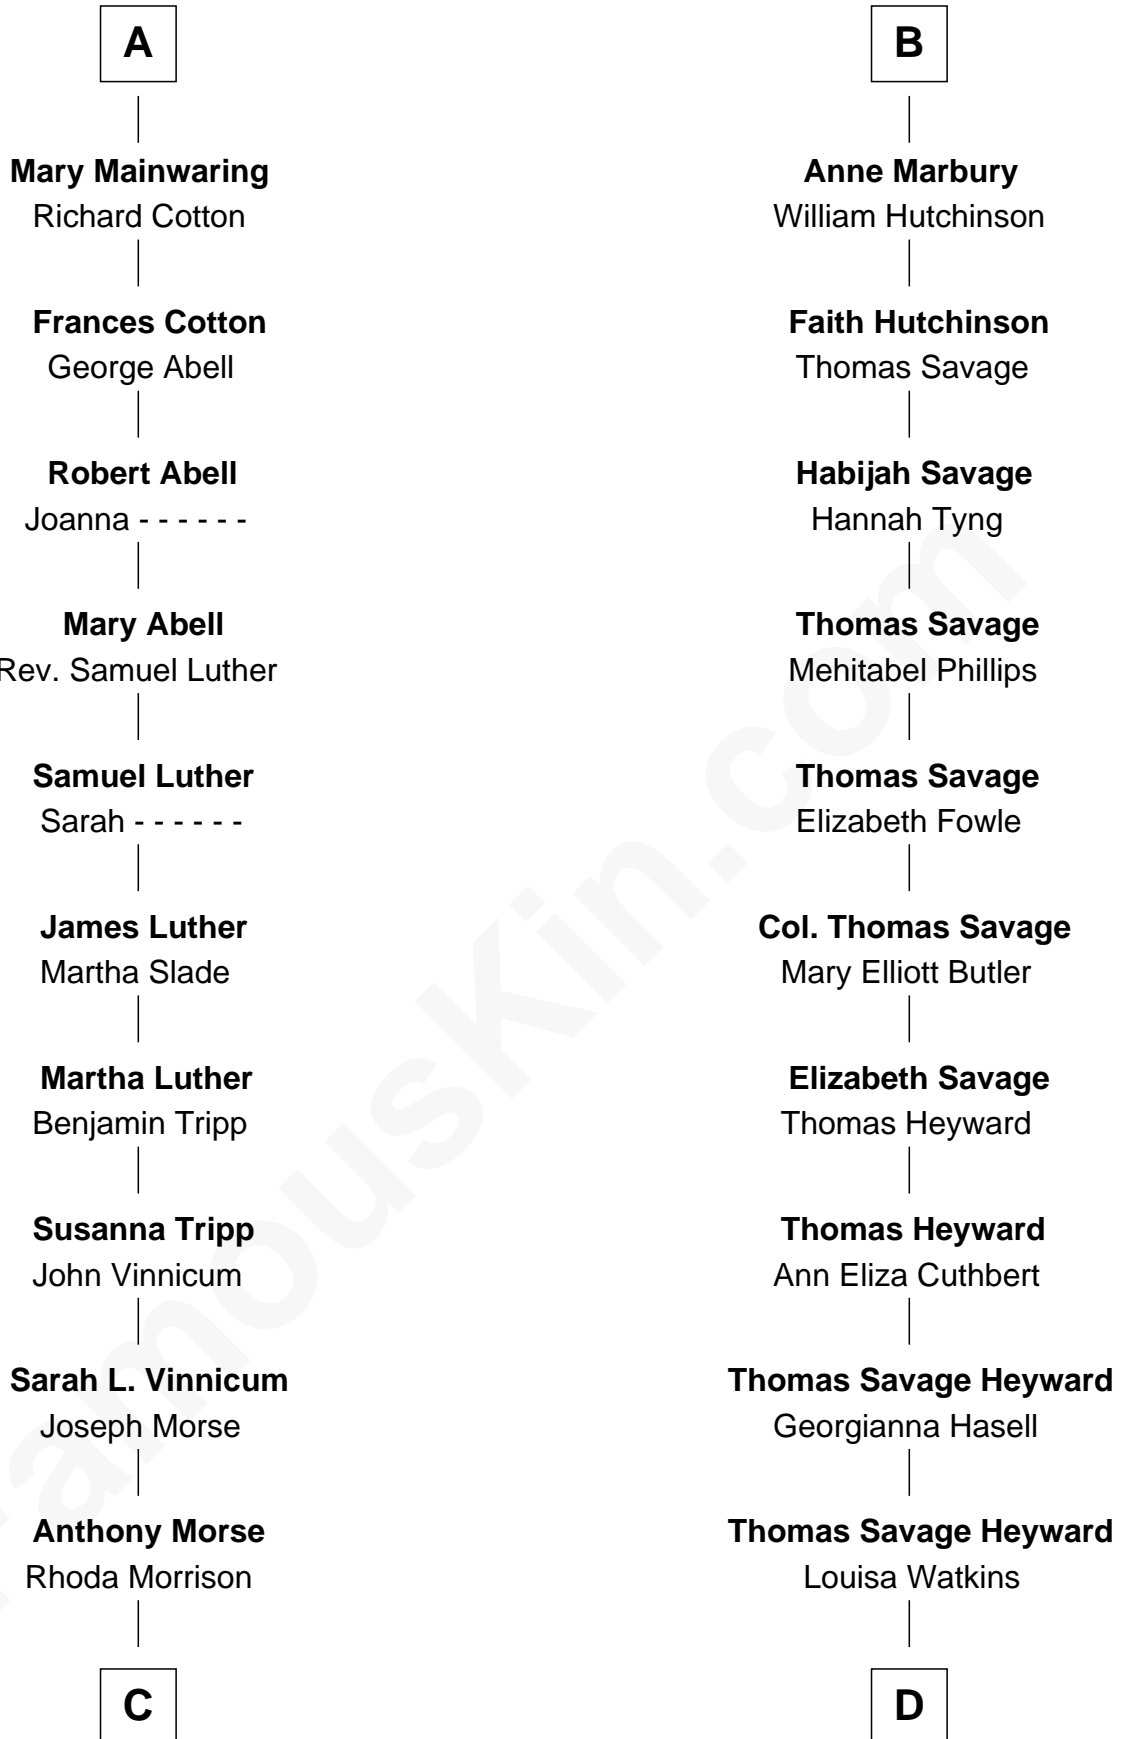

# FamousKin.com Relationship Chart of

**Lizzie Borden**

*Accused Murderess*

18th cousin of

**DuBose Heyward**

*Author of Porgy (Porgy & Bess)*

**C**

**Sarah Anthony Morse**  
Andrew Jackson Borden

**Lizzie Borden**  
*Accused Murderess*

**D**

**Edwin Watkins Heyward**  
Jane Screven DuBose

**DuBose Heyward**  
*American Novelist*

FamousKin.com